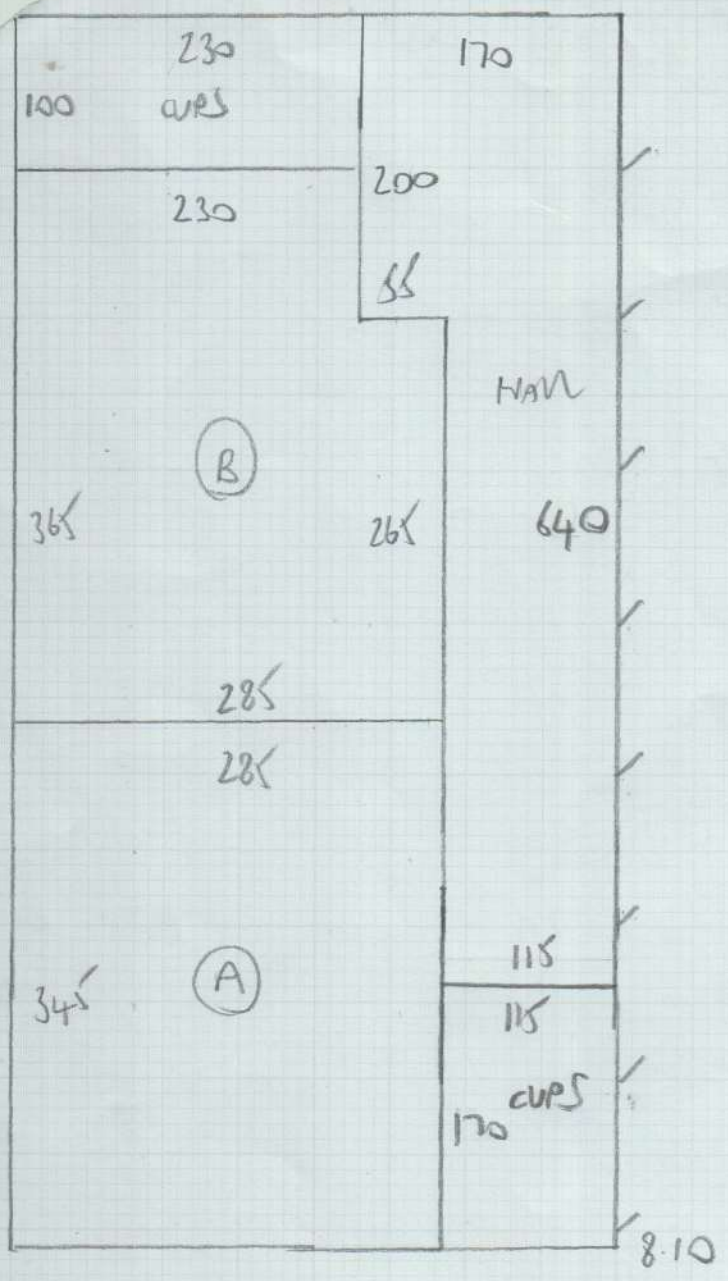

Job No: FZ6852
Name: GREENMANTLE PROP DD
Address: 69 RIVERSIDE COWS
W6 9LF
Tel:
Sheet: 1 OF 2

TRAMORE TONES
TT 601

8.10 cm
3.35

11.45 x 4.00 = 45.8m²
40m² WL

TRAMORE TONES
TT 601

Job No: F26852
 Name: GREENMANTLE PROPERTY LTD
 Address: 69 RIVERSIDE Gdns
 W6 9LF

Tel:
 Sheet: 2 of 2