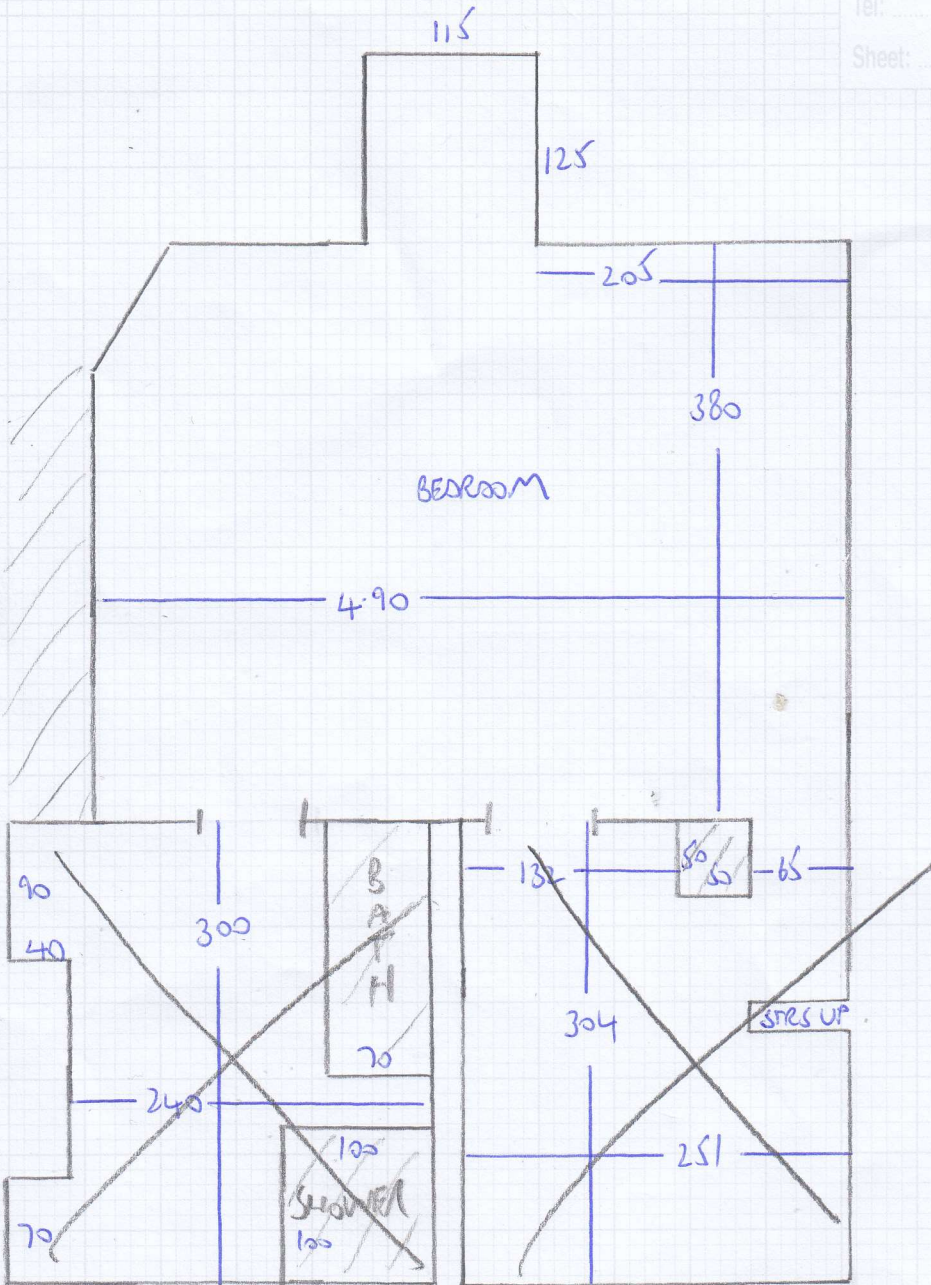

Job No: F26854

Name: HILL

Address: 51 MARISMEAD ROAD  
SW6 7UE

Tel:

Sheet: 1 of 2

ROUTING. 40

540x5

BN 80x45  
10 STAIRS .63  
RISER 63x20

Job No: F26894

Name: HILL

Address: ST MARTIN'S ROAD  
SW6 7UE

Tel:

Sheet: 2 of 2

BATHROOM & HALL  
NET 13.50m<sup>2</sup>