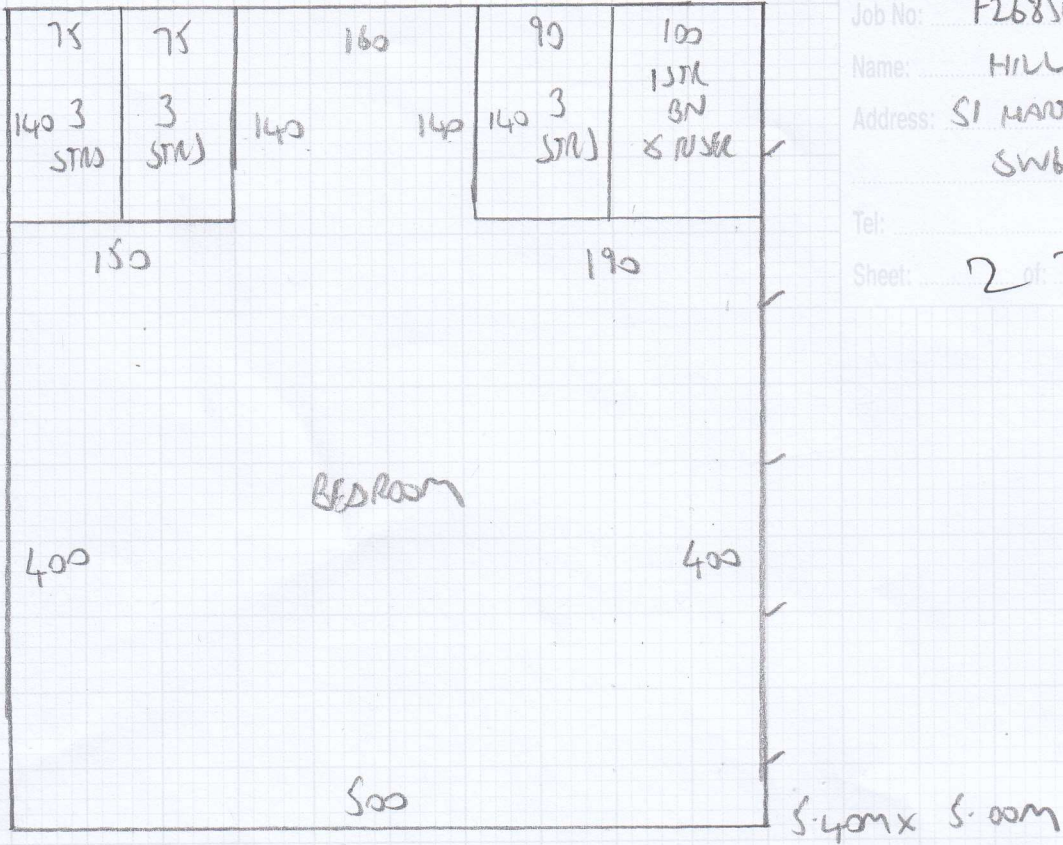

Job No: F26854

Name: HILL

Address: 51 MARISMEAD ROAD  
SW6 7UE

Tel:

Sheet: 1 of 2

ROUTING. 40

540x5

BN 80x45  
10 STAIRS .63  
RISER 63x20

Job No: F26894

Name: HILL

Address: ST MARTIN'S ROAD  
SW6 7UE

Tel:

Sheet: 2 of 2

BATHROOM & HALL  
NET 13.50m<sup>2</sup>