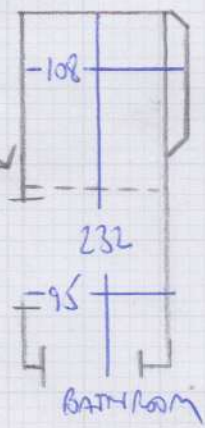

Job No: F26904
 Name: CLEMENT-WEISS
 Address: 16 EVERSLEIGH ROAD
 SW11 5U2

Tei:
 Sheet: 2 OF 2

FIRST FLOOR

WALL MAY
 MOVE TO HERE
 TO MAKE
 LARGER
 BATHROOM
 W.C.

- 1 W 72x52
- 2 W 95x55
- 3 W 73x65
- 8 STRS - 76
- BN 93x45
- G/E