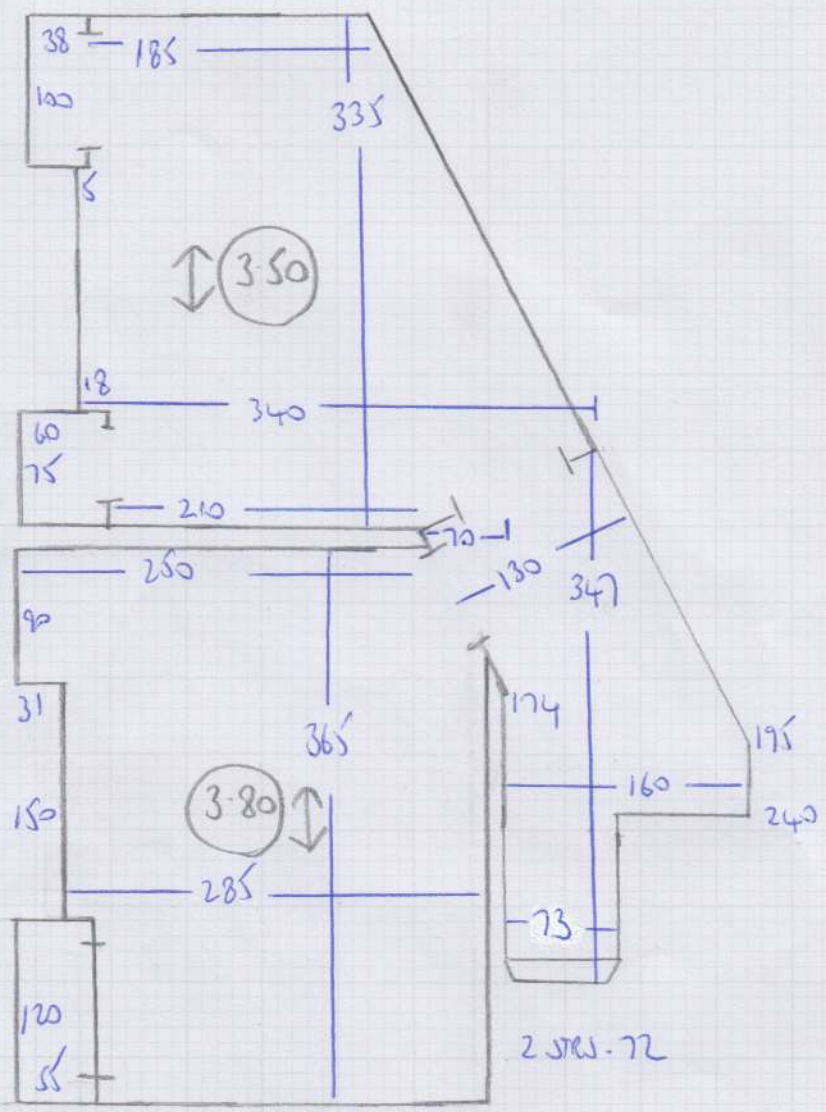

Job No: F26904
 Name: CLEMENT-WEISS
 Address: 16 EVERSLEIGH ROAD
 SW11 5U2

Tei:
 Sheet: 2 OF 2

FIRST FLOOR

WALL MAY
 MOVE TO HERE
 TO MAKE
 LARGER
 BATHROOM
 W.C.

- 1 W 72x52
- 2 W 95x55
- 3 W 73x65
- 8 STRS - 76
- BN 93x45
- G/E

3500 55
 2000 50
 2000 50