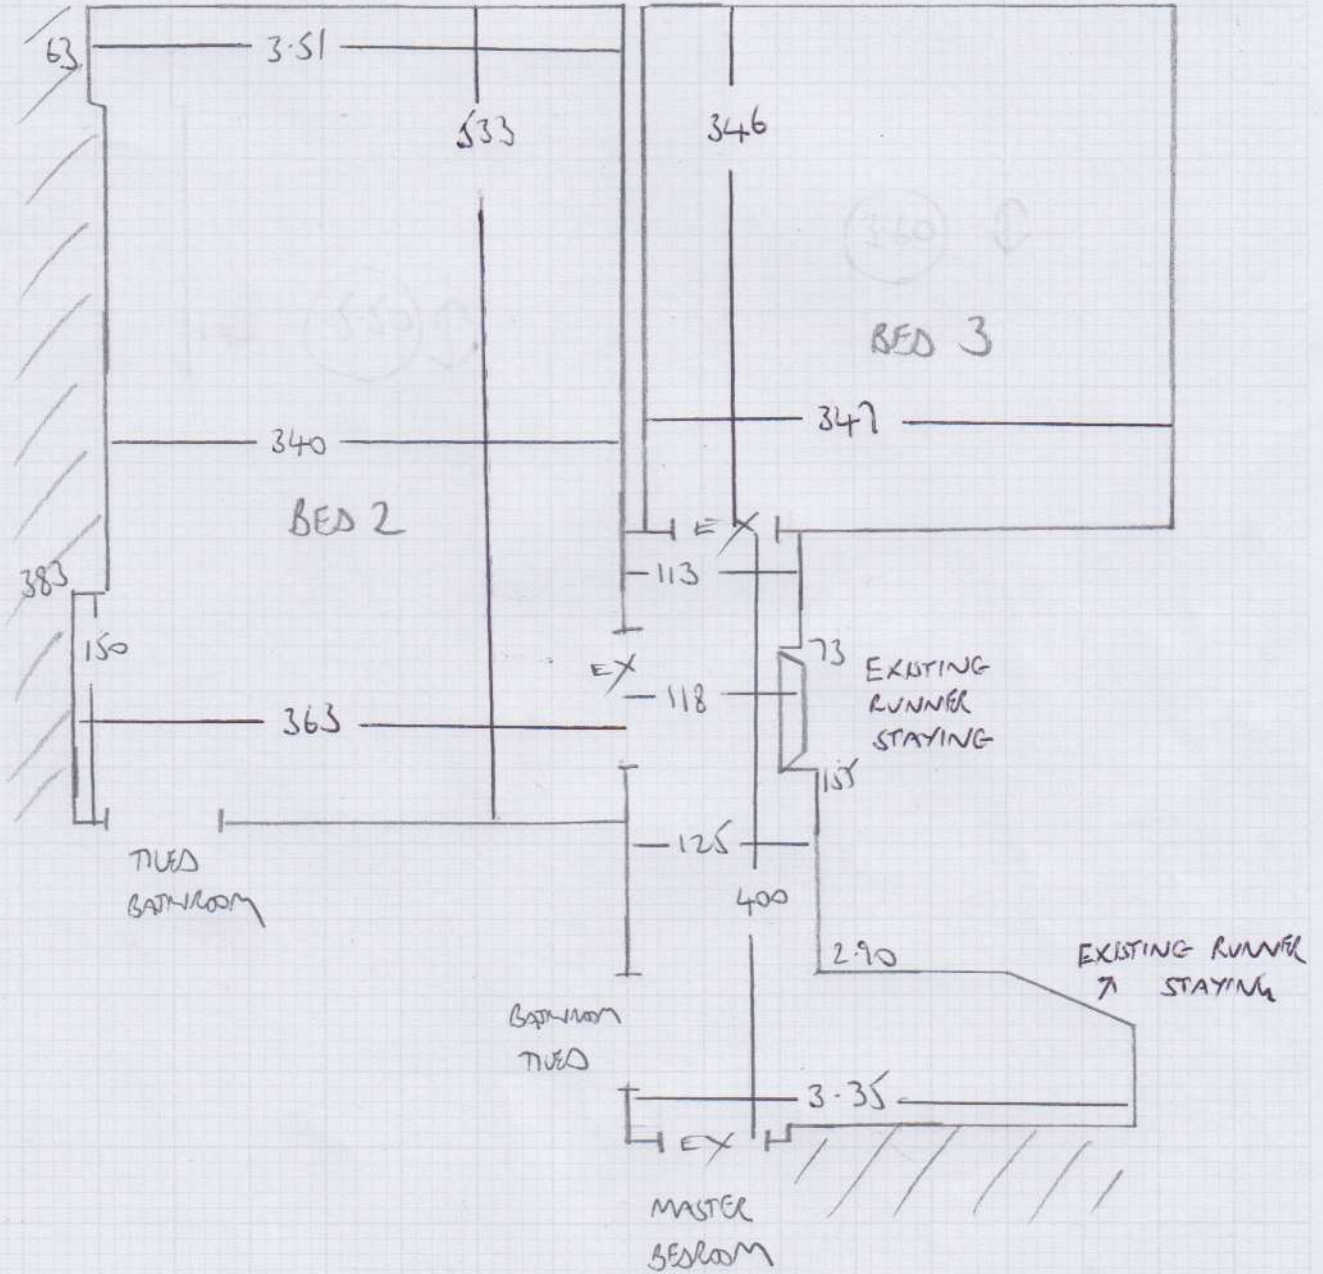

5M

mrcarpet

Job No: F26915  
 Name: AMBRASIO  
 Address: Flat 4, 55 EASTON AVENUE  
 SWIX 8DE  
 Tel:  
 Sheet: 1 OF 3

550 } CIP  
 485 }  
 580 - MASTER BED  
 125 - DRESSING ROOM  
 1740M x 500M = 87M<sup>2</sup>

GRACE  
 SUMMER CLOUD  
 WG104

Job No: F26915  
Name: AMBROSIO  
Address: Fw 4, SS EATON PLACE  
SWIX 8DE  
Tel:  
Sheet: 2 of 3

Job No: F26915  
Name: AMBROSIO  
Address: FLAT 4, SS BAYON PLACE  
SWIX 8DE  
Tel:  
Sheet: 3 OF 3