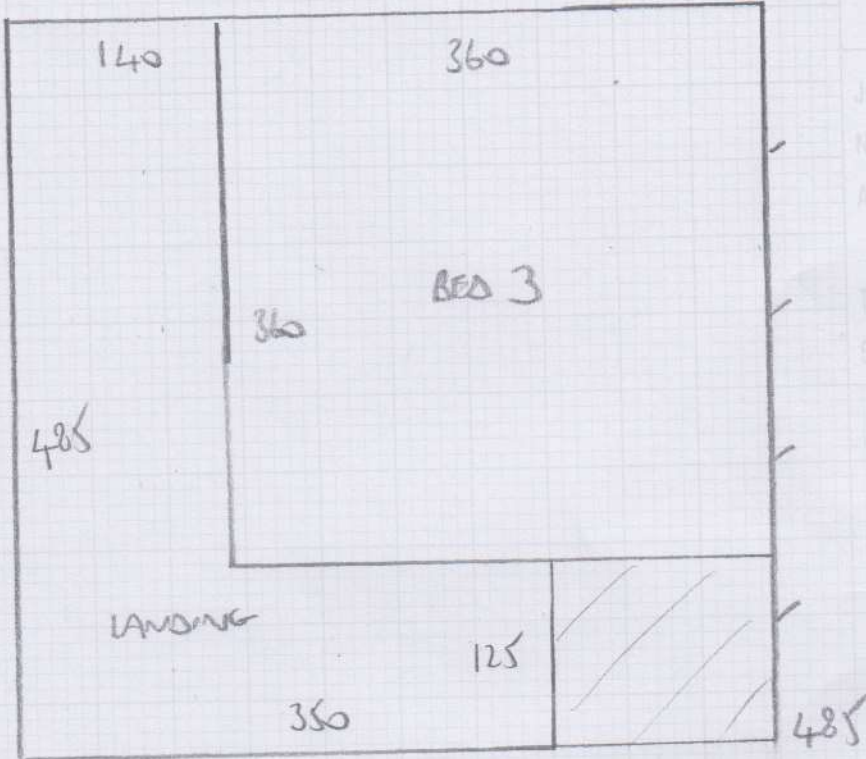

5M

mrcarpet

Job No: F26915  
 Name: AMBRASIO  
 Address: Flat 4, 55 EASTON AVENUE  
 SWIX 8DE  
 Tel:  
 Sheet: 1 OF 3

550 } CIP  
 485 }  
 580 - MASTER BED  
 125 - DRESSING ROOM  
 1740M x 500M = 87M<sup>2</sup>

GRACE  
 SUMMER CLOUD  
 WG104

Job No: F26915  
Name: AMBROSIO  
Address: Fw 4, SS EATON PLACE  
SWIX 8DE  
Tel:  
Sheet: 2 of 3

Job No: F26915  
Name: AMBROSIO  
Address: FLAT 4, SS BAYON PLACE  
SWIX 8DE  
Tel:  
Sheet: 3 OF 3