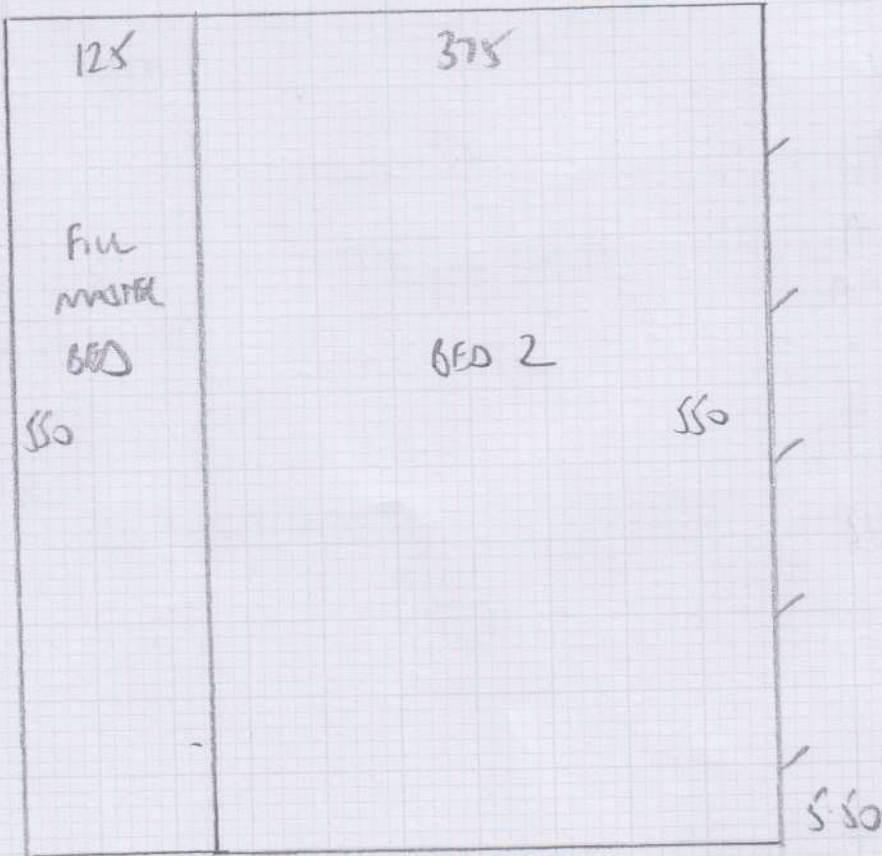

5M

mrcarpet

Job No: F26915  
 Name: AMBRASIO  
 Address: Flat 4, 55 EASTON AVENUE  
 SWIX 8DE  
 Tel:  
 Sheet: 1 OF 3

550 } CIP  
 485 }  
 580 - MASTER BED  
 125 - DRESSING ROOM  
 1740M x 500M = 87M<sup>2</sup>

GRACE  
 SUMMER CLOUD  
 WG104

Job No: F26915  
Name: AMBROSIO  
Address: Fw 4, SS EATON PLACE  
SWIX 8DE  
Tel:  
Sheet: 2 of 3

Job No: F26915  
Name: AMBROSIO  
Address: FLAT 4, SS BAYON PLACE  
SWIX 8DE  
Tel:  
Sheet: 3 OF 3