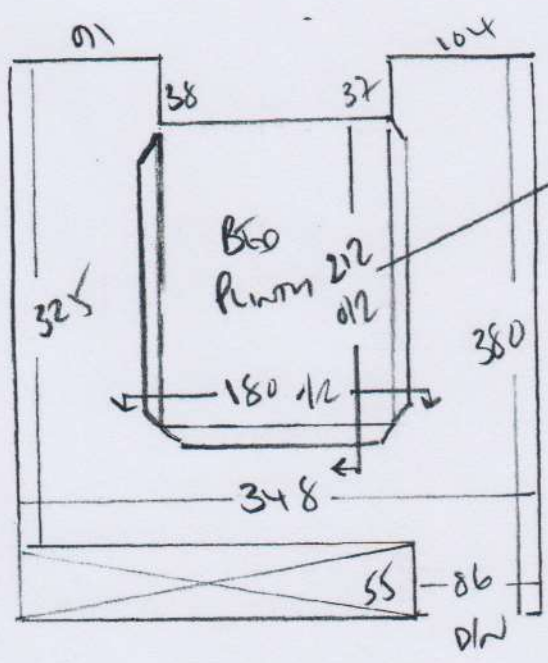

F26717
 MILLER
 20A Rowan Way
 SW6 6AG

1 of 1

Bedroom

Bed is sitting on plinth
 Approx 15cm off floor.
 (SEE IMAGE)

Sliver structure must
 cover corner A

360 x 400 Bedroom
 190 x 400 Plinth
 550 x 400

22m²