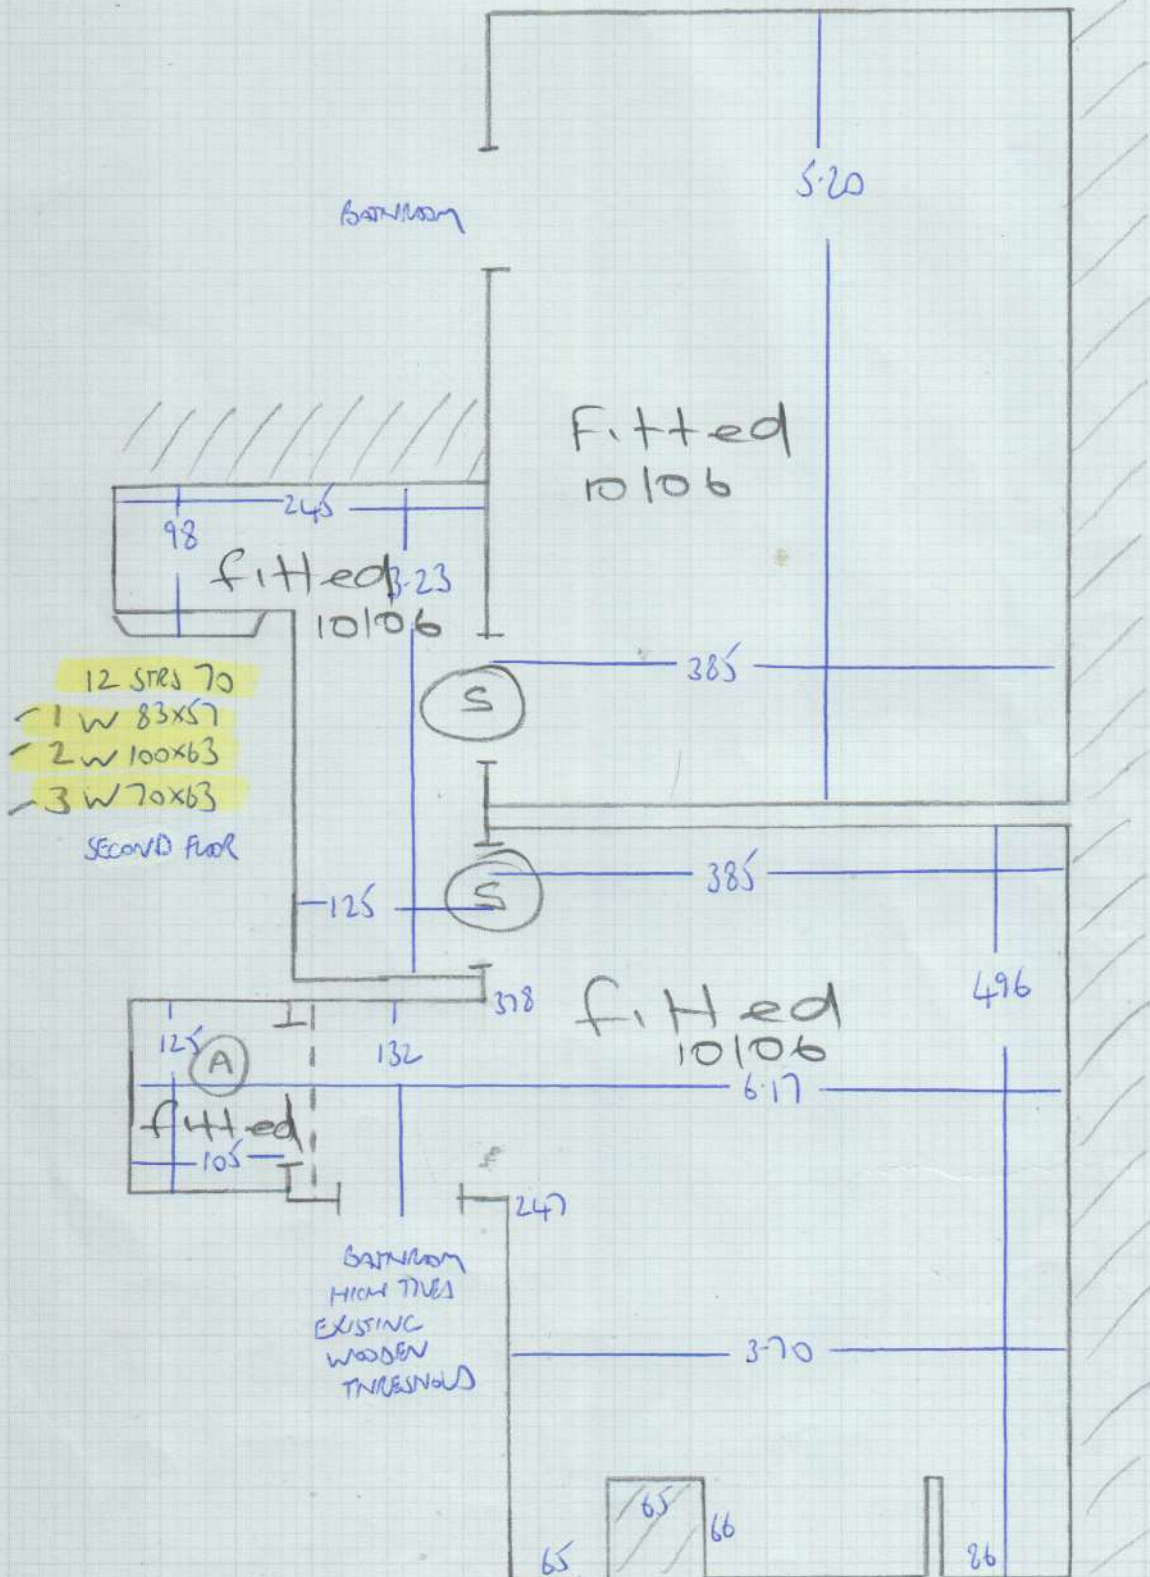

20-00 x SMTR
 2-10 x SMTR

{
 5-10 x SMTR
 5-35 x SMTR
 5-50 x SMTR
 4-00 x SMTR
 }

CHILD'S BEDROOM LV-104 5-50 x SMTR

3RD PHASE WITH RUNNERS *

Job No: F26918
Name: SNOAI
Address: 39 ELSTON ROAD
W14 8HB
Tel:
Sheet: 3 OF 5

Job No: ~~F2699~~ F26918

Name: AMELIA CARTER INT.

Address: 39 ELSHAM ROAD
W14 8HB

Tel:

Sheet:

5 of 5

TOP FLOOR

- 12 STRS 70
 - 1 W 83x57
 - 2 W 100x63
 - 3 W 70x63
- SECOND FLOOR

BATHROOM
HIGH TRIMS
EXISTING
WOODEN
THRESHOLDS