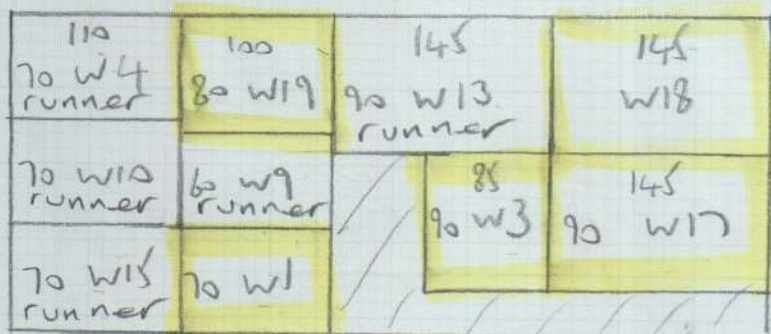

REVISED TO INCLUDE PART OF PLAYROOM

mrcarpets

Job No: F26918
 Name: SHOAI
 Address: 39 ELWAM ROAD
 W14 8HB
 Tel:
 Sheet: 1 OF 5

REVISED
 4.00M

2.10 - NEED TO
 OUTF

LV101

SILK LUXURY VELOUR (CANNES)

COLOUR MATCH
 IF POSSIBLE

20-00 x SMTR
 2-10 x SMTR

{
 5-10 x SMTR
 5-35 x SMTR
 5-50 x SMTR
 4-00 x SMTR
 }

CHILD'S BEDROOM LV-104 5-50 x SMTR

3RD PHASE WITH RUNNERS *

Job No: F26918
Name: SNOAI
Address: 39 ELSTON ROAD
W14 8HB
Tel:
Sheet: 3 OF 5

Job No: ~~F2699~~ F26918

Name: AMELIA CARTER INT.

Address: 39 ELSHAM ROAD
W14 8HB

Tel:

Sheet:

5 of 5

TOP FLOOR

- 12 STRS 70
 - 1 W 83x57
 - 2 W 100x63
 - 3 W 70x63
- SECOND FLOOR