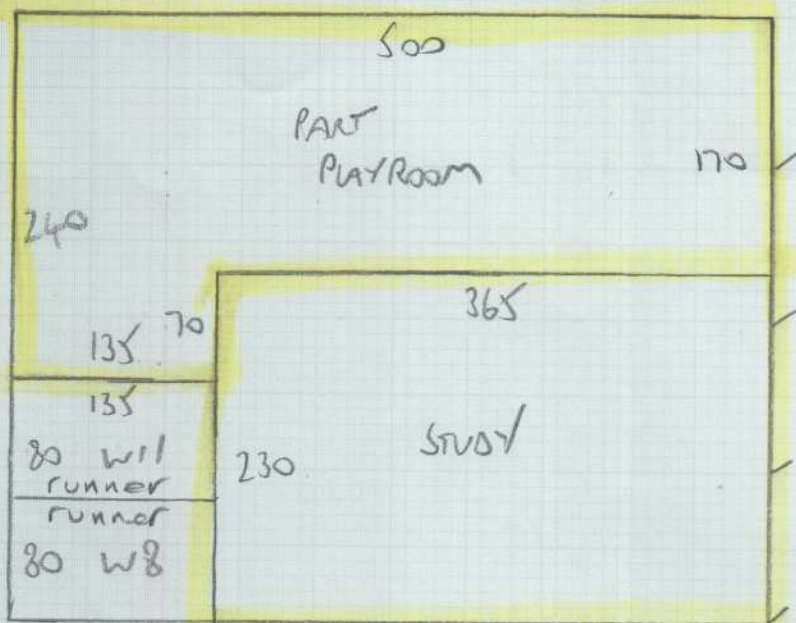

REVISED TO INCLUDE PART OF PLAYROOM

mrcarpets

Job No: F26918
 Name: SHOAI
 Address: 39 ELWAM ROAD
 W14 8HB
 Tel:
 Sheet: 1 OF 5

REVISED
 4.00M

2.10 - NEED TO
 OUTF

LV101

SILK LUXURY VELOUR (CANNES)

COLOUR MATCH
 IF POSSIBLE

20-00 x SMTR
 2-10 x SMTR

{
 5-10 x SMTR
 5-35 x SMTR
 5-50 x SMTR
 4-00 x SMTR
 }

CHILD'S BEDROOM LV-104 5-50 x SMTR

3RD PHASE WITH RUNNERS *

Job No: F26918
Name: SNOAI
Address: 39 ELSTON ROAD
W14 8HB
Tel:
Sheet: 3 OF 5

Job No: ~~F2699~~ F26918

Name: AMELIA CARTER INT.

Address: 39 ELSHAM ROAD
W14 8HB

Tel:

Sheet:

5 of 5

TOP FLOOR

- 12 STRS 70
 - 1 W 83x57
 - 2 W 100x63
 - 3 W 70x63
- SECOND FLOOR

BATHROOM
HIGH TRIMS
EXISTING
WOODEN
THRESHOLDS