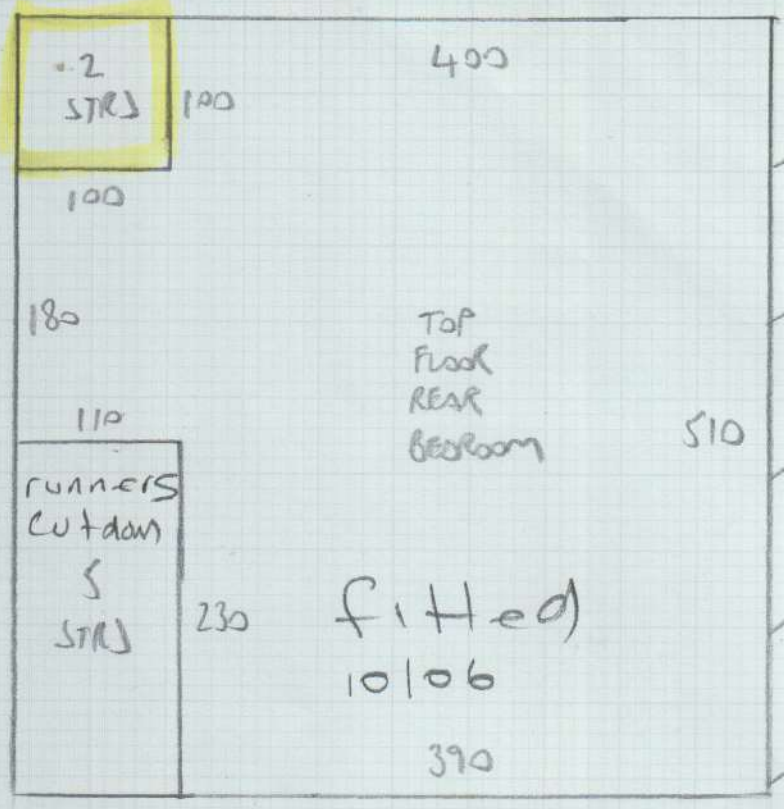

REVISED TO INCLUDE PART OF PLAYROOM

mrcarpets

Job No: F26918
 Name: SHOAI
 Address: 39 ELWAM ROAD
 W14 8HB
 Tel:
 Sheet: 1 OF 5

REVISED
 4.00M

2.10 - NEED TO
 OUTF

LV101

SILK LUXURY VELOUR (CANNES)

COLOUR MATCH
 IF POSSIBLE

20-00 x SMTR
 2-10 x SMTR

{
 5-10 x SMTR
 5-35 x SMTR
 5-50 x SMTR
 4-00 x SMTR
 }

CHILD'S BEDROOM LV-104 5-50 x SMTR

3RD PHASE WITH RUNNERS *

Job No: F26918
Name: SNOAI
Address: 39 ELSTON ROAD
W14 8HB
Tel:
Sheet: 3 OF 5

Job No: ~~F2699~~ F26918

Name: AMELIA CARTER INT.

Address: 39 ELSHAM ROAD
W14 8HB

Tel:

Sheet:

5 of 5

TOP FLOOR

- 12 STRS 70
 - 1 W 83x57
 - 2 W 100x63
 - 3 W 70x63
- SECOND FLOOR

BATHROOM
HIGH TRIMS
EXISTING
WOODEN
THRESHOLDS