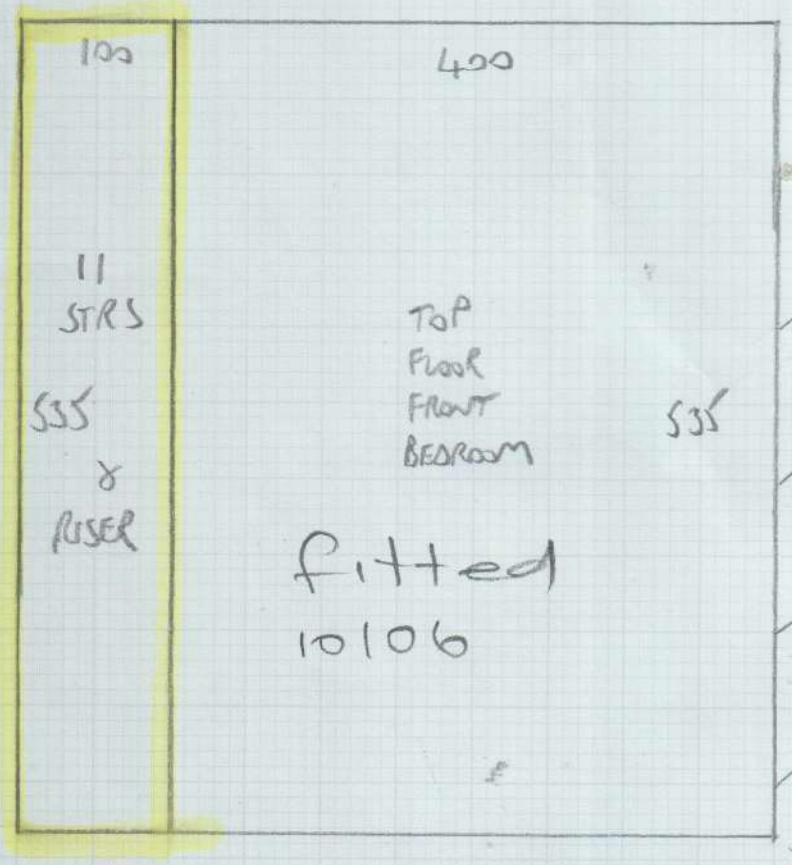

REVISED TO INCLUDE PART OF PLAYROOM

mrcarpets

Job No: F26918
 Name: SHOAI
 Address: 39 ELWAM ROAD
 W14 8HB
 Tel:
 Sheet: 1 OF 5

REVISED
 4.00M

2.10 - NEED TO
 OUTF

LV101

SILK LUXURY VELOUR (CANNES)

COLOUR MATCH
 IF POSSIBLE

20-00 x SMTR
 2-10 x SMTR

{
 5-10 x SMTR
 5-35 x SMTR
 5-50 x SMTR
 4-00 x SMTR
 }

CHILD'S BEDROOM LV-104 5-50 x SMTR

3RD PHASE WITH RUNNERS *

Job No: F26918
Name: SNOAI
Address: 39 ELSTON ROAD
W14 8HB
Tel:
Sheet: 3 OF 5

Job No: ~~F2699~~ F26918

Name: AMELIA CARTER INT.

Address: 39 ELSHAM ROAD
W14 8HB

Tel:

Sheet:

5 of 5

TOP FLOOR

- 12 STRS 70
 - 1 W 83x57
 - 2 W 100x63
 - 3 W 70x63
- SECOND FLOOR

BATHROOM
HIGH TRIMS
EXISTING
WOODEN
THRESHOLDS