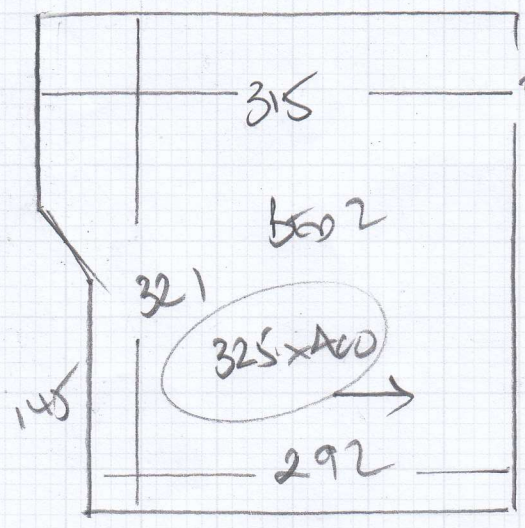

Job No: F26922  
 Name: AGAR  
 Address: 15 Garbun Rd  
 W14 9AS  
 Tel:  
 Sheet: 1 of 1

WOOD THRESHOLDS TO BE  
 INSTALLED BY OTHERS  
 LEAVE CARPET LING IN  
 EACH DORMER + TAIL

Bed 1 425 x 400  
 Bed 2 325 x 400  
 750 x 400

30m<sup>2</sup>