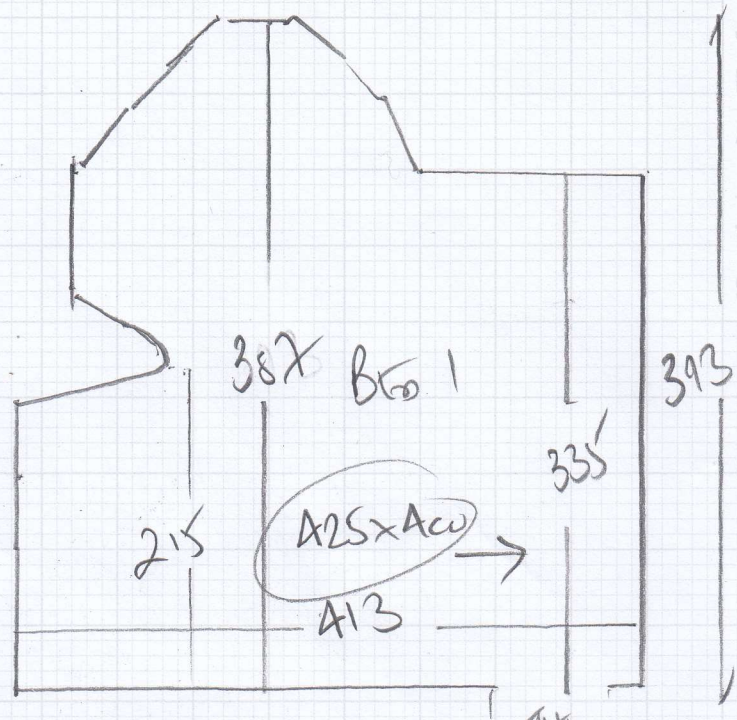

Job No: F26922  
 Name: AGAR  
 Address: 15 Garbun Rd  
 W14 9AS  
 Tel:  
 Sheet: 1 of 1

WOOD THRESHOLDS TO BE  
 INSTALLED BY OTHERS  
 LEAVE CARPET LING IN  
 EACH DORMER + TAIL

Bed 1 425 x 400  
 Bed 2 325 x 400  
 750 x 400

30m<sup>2</sup>