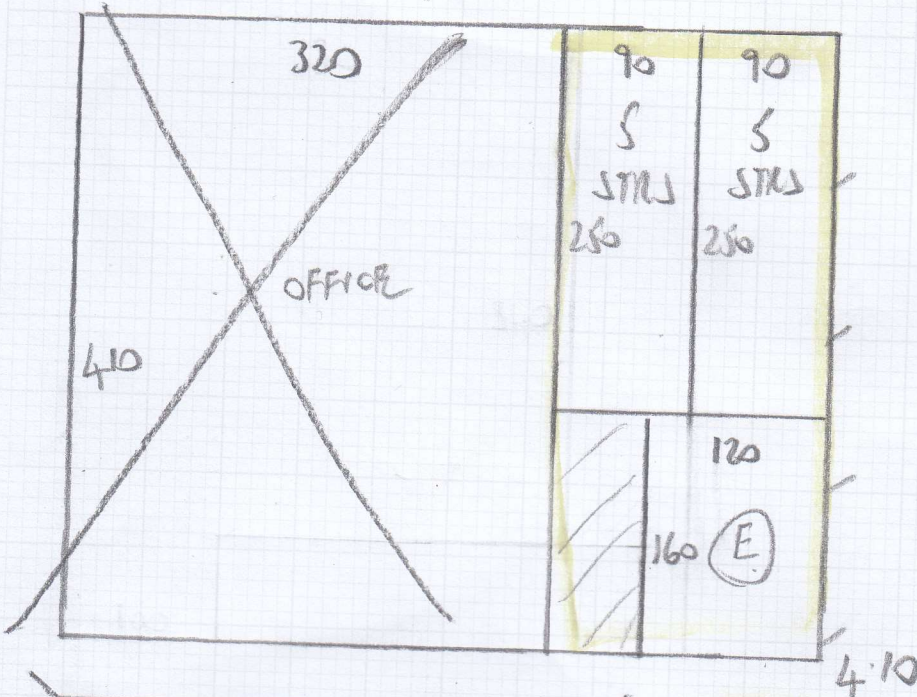

Address:

4 MANSON Mews

LONDON

Tel:

SW75AF

Sheet:

2 of 4

TOP FLOOR STAIRS

USE 9.77 X 5
PIECES