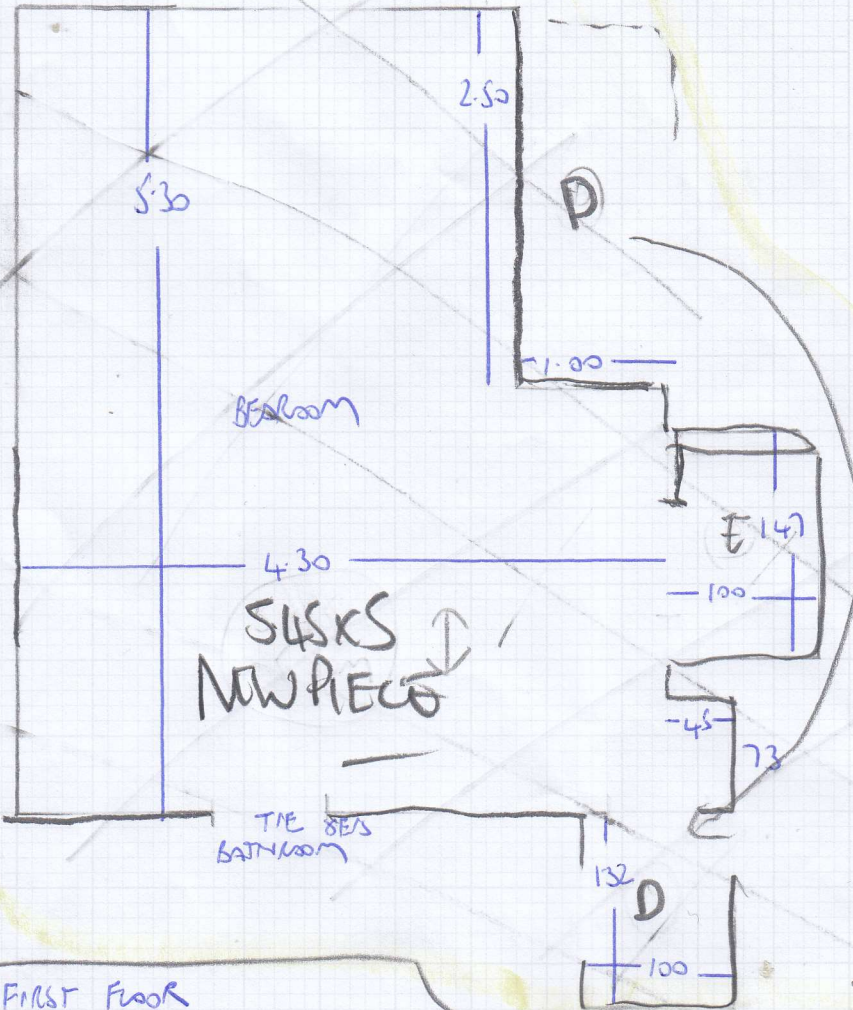

2ND PHASE RT Floor

mrcarpets

F26923

Job No:

F26923

Name:

KAYE

Address:

4 MANSON MEWS
SW7 5AF

Tel:

Sheet:

1 of 2

4 STPS - 86

2 STPS - 84

6 STPS - 83
GIF

FIRST FLOOR

Address:

4 MANSON Mews

LONDON

Tel:

SW75AF

Sheet:

2 of 4

TOP FLOOR STAIRS

USE 9.77 X 5
PIECES