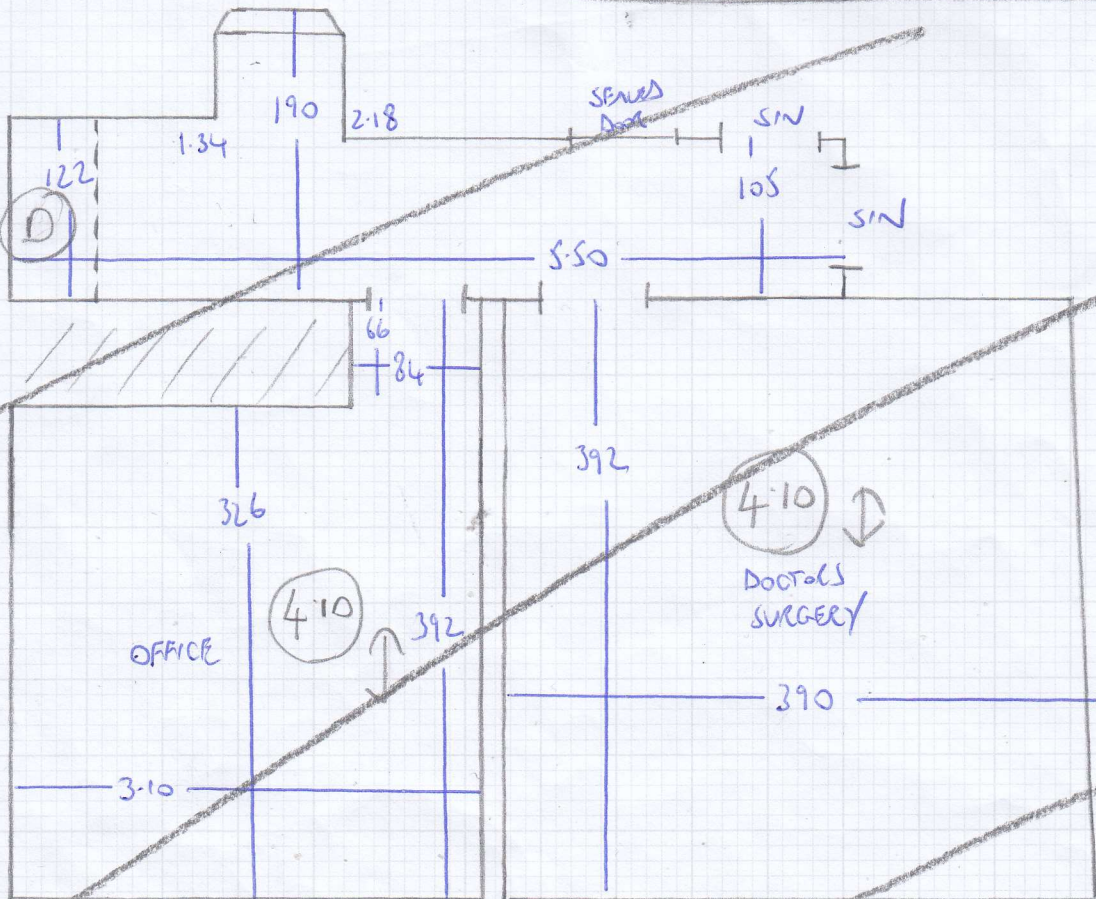

4 MANSON MEWS
SW7 5AF

Tel:

Sheet:

1 of 2

4 STPS - 86

2 STPS - 84

6 STPS - 83
GIF

FIRST FLOOR

4 STPS - 81

2 STPS - 84

5 STPS - 81

5'100x50
GIF

Job No:

F 26923

Name:

KAYE

Address:

4 MANSON Mews

LONDON

Tel:

SW75AF

Sheet:

2 of 4

TOP FLOOR STAIRS

USE 9.77 X 5
PIECES