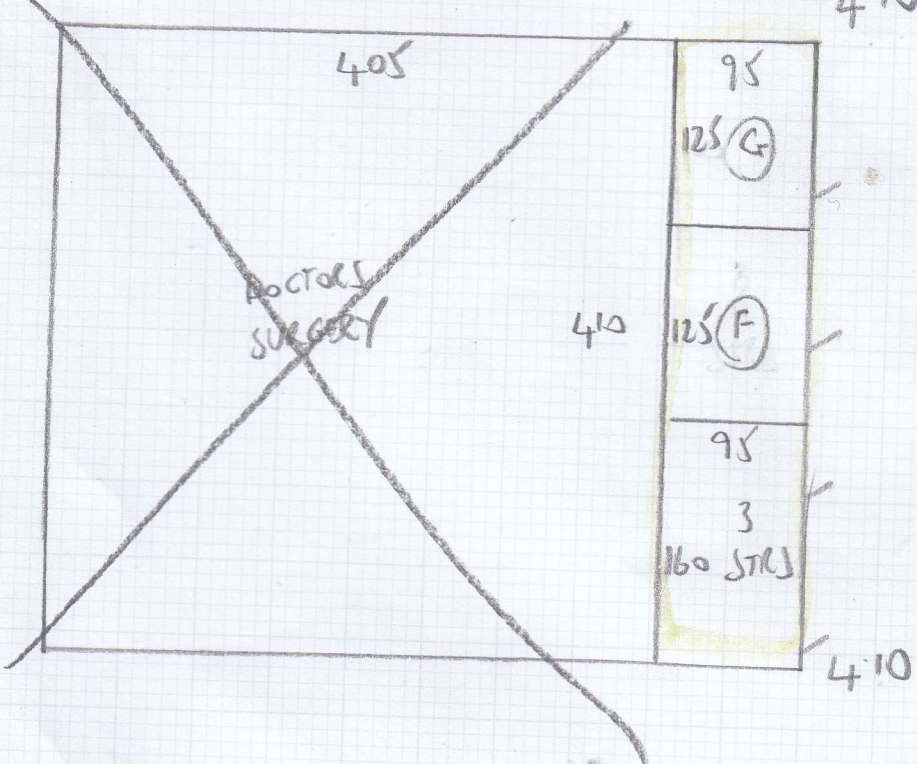

Address:

4 MANSON Mews

LONDON

Tel:

SW75AF

Sheet:

2 of 4

TOP FLOOR STAIRS

USE 9.77 X 5
PIECES