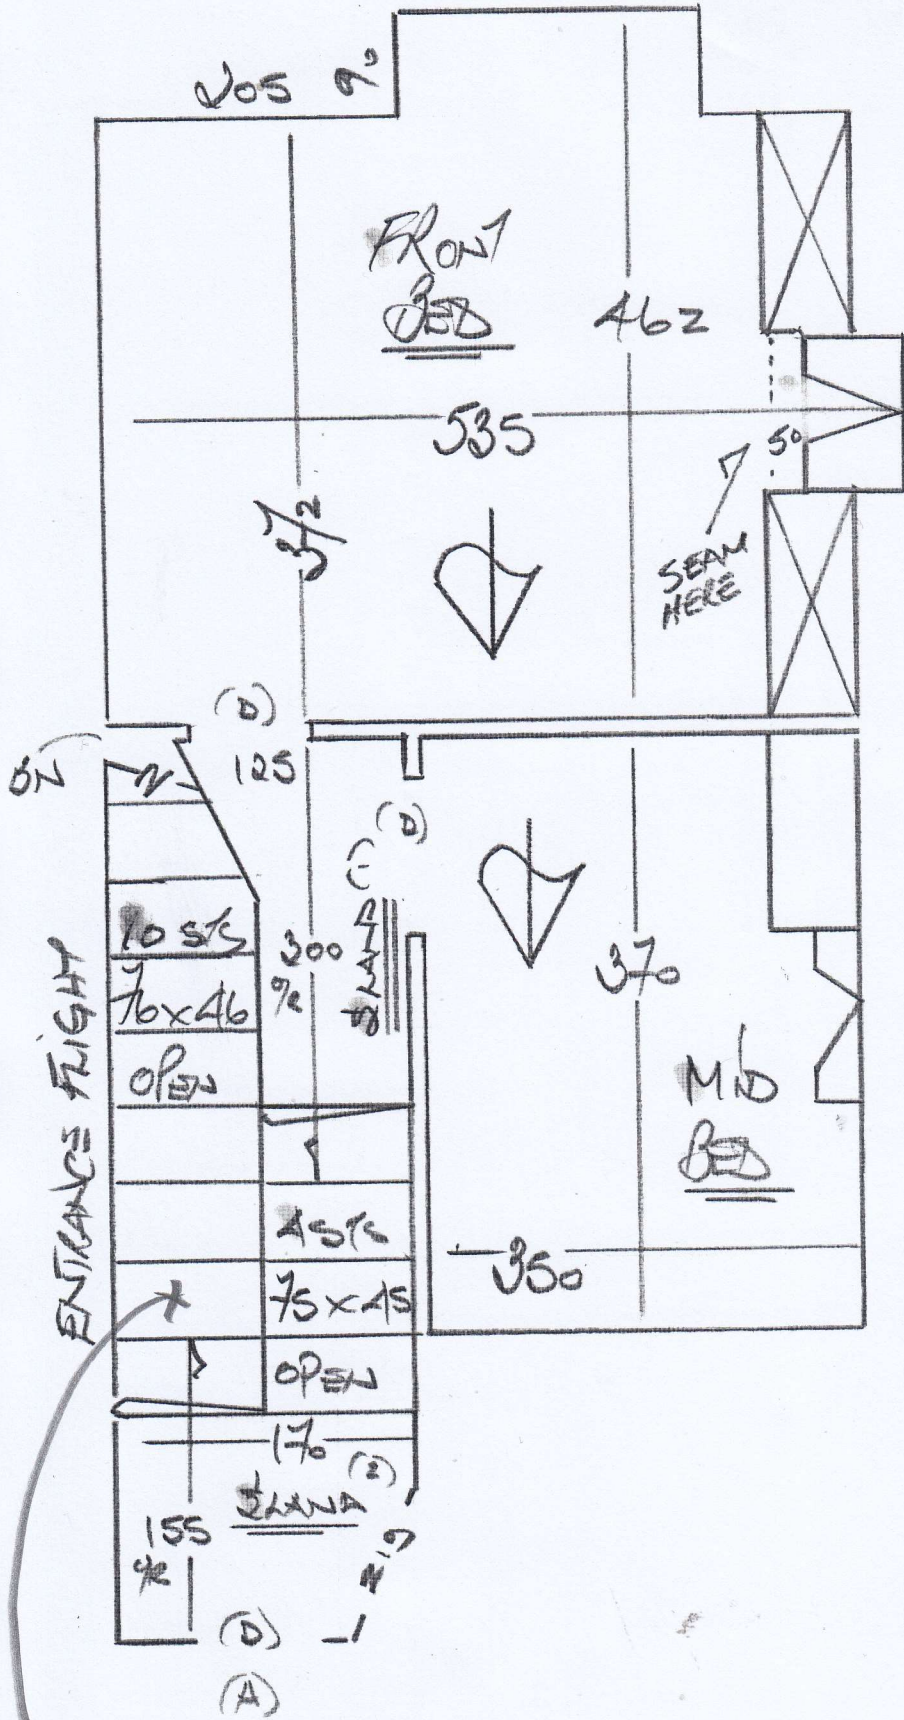

F26928  
 RAMSEY  
 16 FERNHURST RD  
 SW6 7JW

1 4

MONTREUX ELITE

420

B/C (1)

1270 X 5

B/C (2)

6.50 X 5

STAIR RUNNER  
 CARLA.

F26928  
 RAMSEY  
 16 FARNHURST RD  
 SW6 7JW

2 4

650

500

THESE BLOCKS DO  
 NOT INCLUDE  
 ENTRANCE FLIGHT &  
 BULLNOSE.

THEY ARE TO BE A  
 STRIPE RUNNER, TO  
 BE CONFIRMED.

P26928  
 RAMSEY  
 16 FERNHURST RD  
 SW6 7JW  
 3 4

CALLIA

F 216928  
 RAMSEY  
 16 FERNHURST RD  
 SW6 FJW

4 - 4

- (1) 90 x 58
- (2) 114 x 64
- (3) 114 x 75