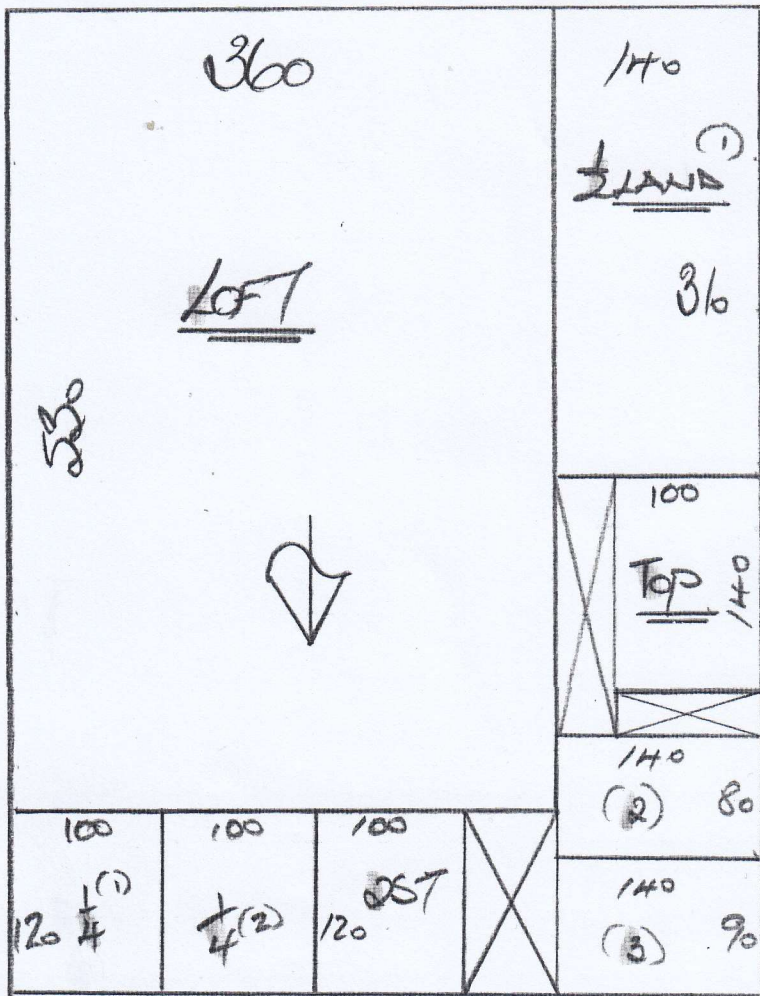

F26928  
 RAMSEY  
 16 FERNHURST RD  
 SW6 7JW

1 4

MONTREUX ELITE

420

B/C (1)

1270 X 5

B/C (2)

6.50 X 5

STAIR RUNNER  
 CARLA.

F26928  
 RAMSEY  
 16 FARNHURST RD  
 SW6 7JW

2 4

650

500

THESE BLOCKS DO  
 NOT INCLUDE  
 ENTRANCE FLIGHT &  
 BULLNOSE.

THEY ARE TO BE A  
 STRIPE RUNNER, TO  
 BE CONFIRMED.

P26928  
 RAMSEY  
 16 FERNHURST RD  
 SW6 7JW  
 3 4

CALLIA

F 216928  
 RAMSEY  
 16 FERNHURST RD  
 SW6 FJW

4 - 4

- (1) 90 x 58
- (2) 114 x 64
- (3) 114 x 75