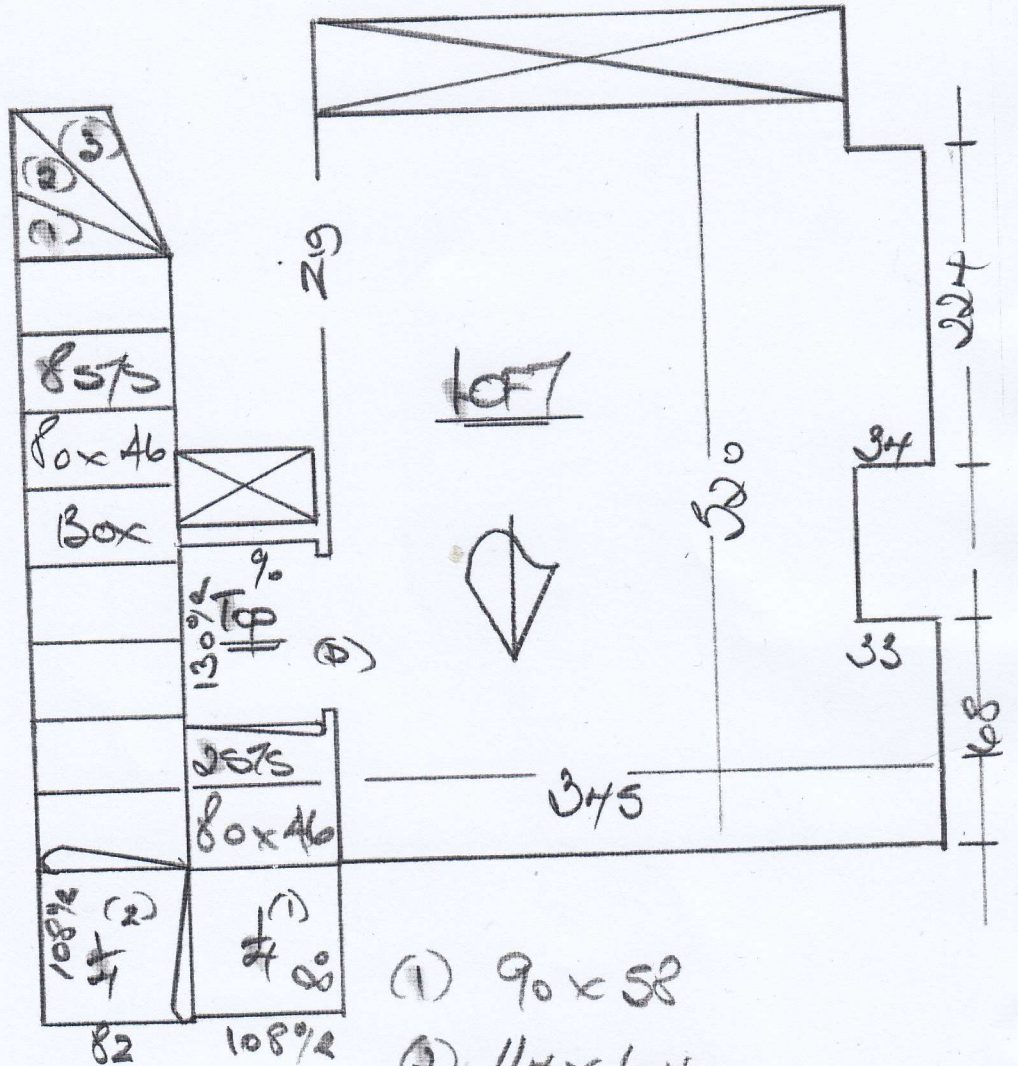

STAIR RUNNER  
 CARLA.

F26928  
 RAMSEY  
 16 FARNHURST RD  
 SW6 7JW

2 4

650

500

THESE BLOCKS DO  
 NOT INCLUDE  
 ENTRANCE FLIGHT &  
 BULLNOSE.

THEY ARE TO BE A  
 STRIPE RUNNER, TO  
 BE CONFIRMED.

P26928  
 RAMSEY  
 16 FERNHURST RD  
 SW6 7JW  
 3 4

CALLIA

F 216928  
 RAMSEY  
 16 FERNHURST RD  
 SW6 FJW

4 - 4

- (1) 90 x 58
- (2) 114 x 64
- (3) 114 x 75