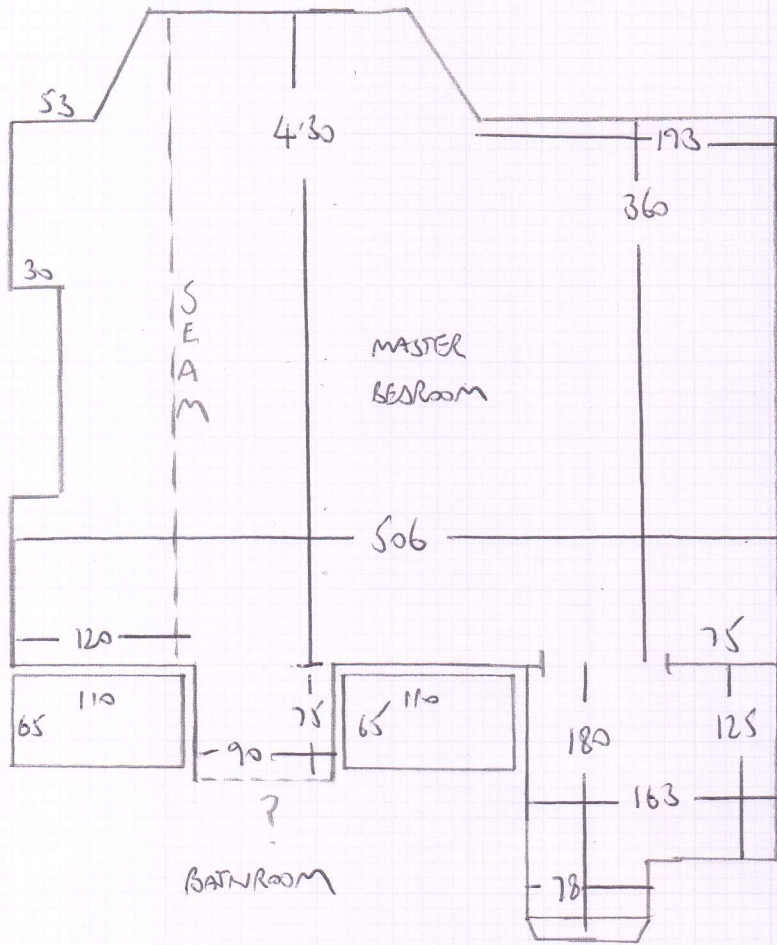

Job No: F26930
 Name: WEATHERBY
 Address: 24 IRENE ROAD
 LONDON. SW6 4AP

Tel:
 Sheet: 1 of 4

HANOI SP. BO 220S

3.15M - TOP MIDDLE BED
 8.15M
 3.45M
 6.25M - OFF 21M 21.00
 600 - BY SEPARATE PLAN
 27.00M x 4.00M = 108M²

MAIN STAIRS

190
 190m x 4.00m = ~~6.25M~~
 CARLA GREEN KEY FRANK
 METAL
 BINDING
 CALIBRA 3041

mrcarpet
 Job No: F 26930
 Name: WATKINS
 Address: 24 IRVINE RD
 LONDON SW6 4AP
 Tel:
 Sheet: 2 of 4

FIRST FLOOR

mrcarpet
Job No: F26930
Name: WEATHERBY
Address: 24 IRENE ROAD
SW6 4AP
Tel:
Sheet: 3 of 4

BATHROOM

4 STPS .78
*

CALIA
GREEN KEY
HEAVY METAL

BATHROOM

TOP FLOOR

Job No: F26930
 Name: WEATHERBY
 Address: 24 IRVINE ROAD
 SW6 4AP
 Tel:
 Sheet: 44