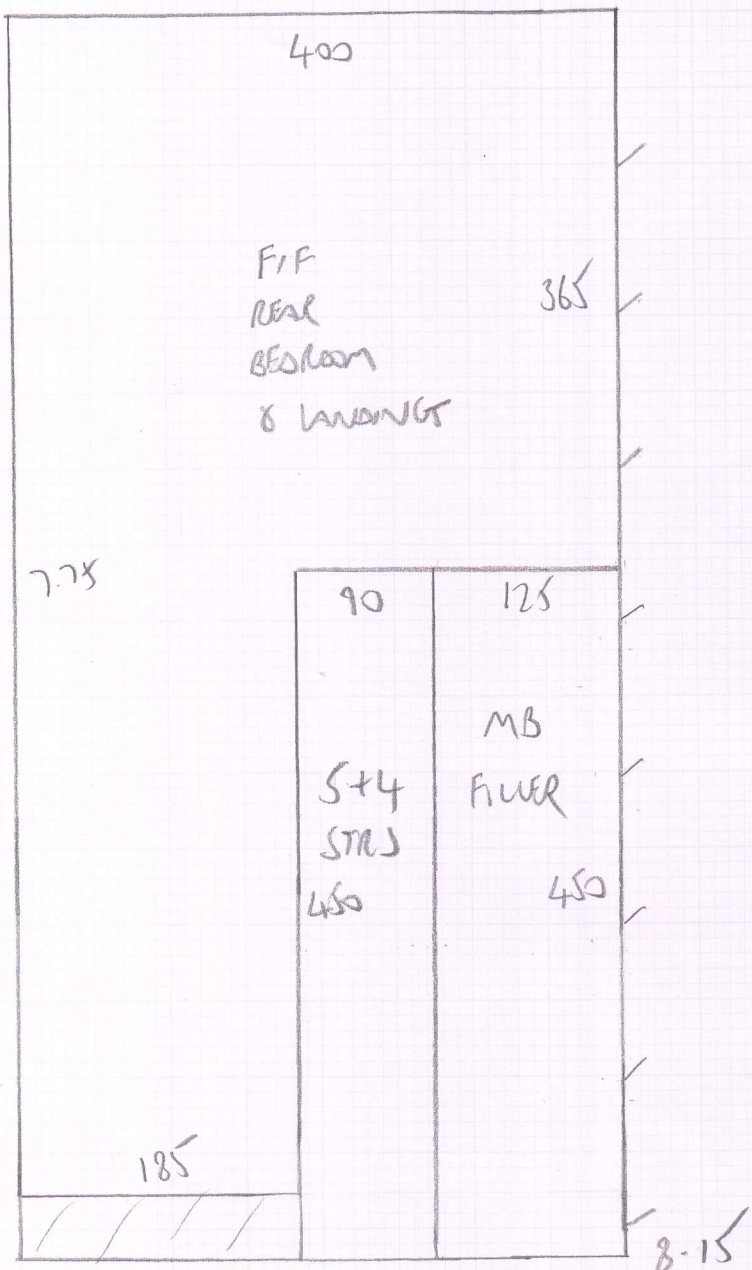

Job No: F26930
 Name: WEATHERBY
 Address: 24 IRENE ROAD
 LONDON. SW6 4AP

Tel:
 Sheet: 1 of 4

HANOI SP. BO 220S

3.15M - TOP MIDDLE BED
 8.15M
 3.45M
 6.25M - OFF 21M 21.00
 600 - BY SEPARATE PLAN
 27.00M x 4.00M = 108M²

MAIN STAIRS

190
 190m x 4.00m = ~~6.25M~~
 CARLA GREEN KEY FRANK
 METAL
 BINDING
 CALIBRA 3041

mrcarpet
 Job No: F 26930
 Name: WATKINS
 Address: 24 IRVINE RD
 LONDON SW6 4AP
 Tel:
 Sheet: 2 of 4

FIRST FLOOR

mrcarpet
Job No: F26930
Name: WEATHERBY
Address: 24 IRENE ROAD
SW6 4AP
Tel:
Sheet: 3 of 4

BATHROOM

4 STPS .78
*

CALIA
GREEN KEY
HEAVY METAL

BATHROOM

TOP FLOOR

Job No: F26930
 Name: WEATHERBY
 Address: 24 IRVINE ROAD
 SW6 4AP
 Tel:
 Sheet: 44