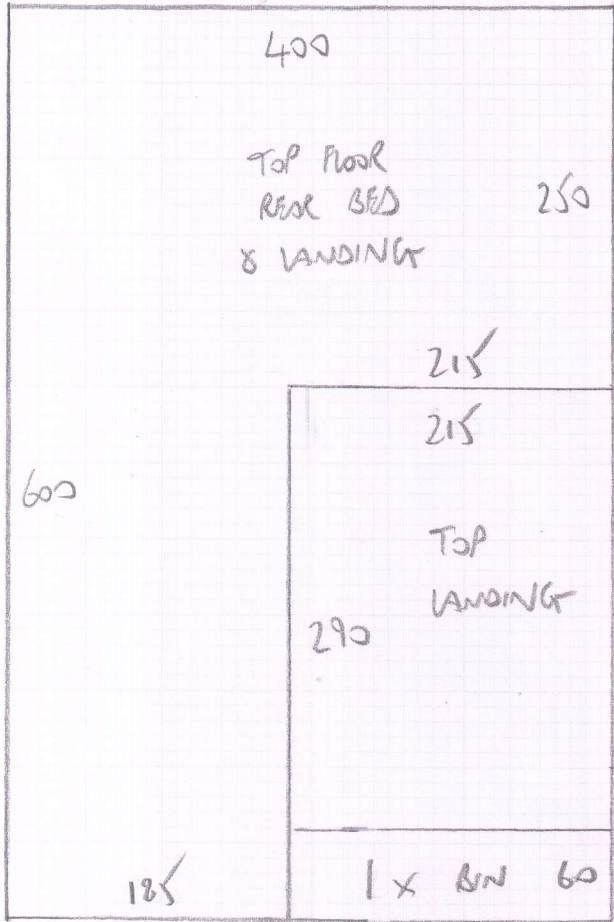

Job No: F26930
 Name: WEATHERBY
 Address: 24 IRENE ROAD
 LONDON. SW6 4AP

Tel:
 Sheet: 1 of 4

HANOI SP. BO 220S

3.15M - TOP MIDDLE BED
 8.15M
 3.45M
 6.25M - OFF 21M 21.00
 600 - BY SEPARATE PLAN
 27.00M x 4.00M = 108M²

MAIN STAIRS

190
 190m x 4.00m = ~~6.25M~~
 CARLA GREEN KEY FRANK
 METAL
 BINDING
 CALIBRA 3041

mrcarpet
 Job No: F 26930
 Name: WATKINS
 Address: 24 IRVINE RD
 LONDON SW6 4AP
 Tel:
 Sheet: 2 of 4

FIRST FLOOR

mrcarpet
Job No: F26930
Name: WEATHERBY
Address: 24 IRENE ROAD
SW6 4AP
Tel:
Sheet: 3 of 4

BATHROOM

4 STPS .78
*

CALIA
GREEN KEY
HEAVY METAL

BATHROOM

TOP FLOOR

Job No: F26930
 Name: WEATHERBY
 Address: 24 IRVINE ROAD
 SW6 4AP
 Tel:
 Sheet: 44