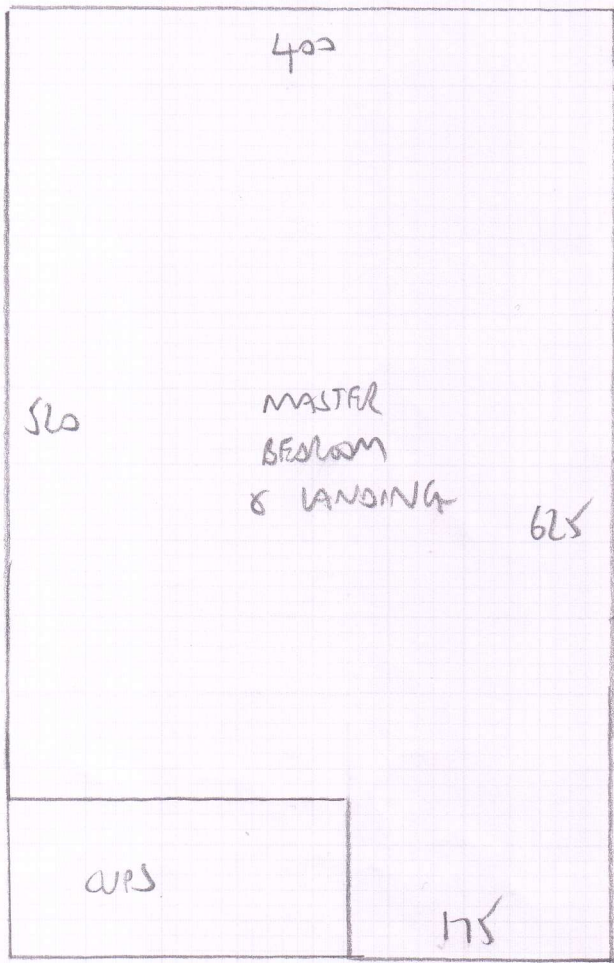

Job No: F26930
 Name: WEATHERBY
 Address: 24 IRENE ROAD
 LONDON. SW6 4AP

Tel:
 Sheet: 1 of 4

HANOI SP. BO 220S

3.15M - TOP MIDDLE BED
 8.15M
 3.45M
 6.25M - OFF 21M 21.00
 600 - BY SEPARATE PLAN
 27.00M x 4.00M = 108M²

MAIN STAIRS

190
 190m x 4.00m = ~~6.25M~~
 CARLA GREEN KEY FRANK
 METAL
 BINDING
 CALIBRA 3041

mrcarpet
 Job No: F 26930
 Name: WATKINS
 Address: 24 IRVINE RD
 LONDON SW6 4AP
 Tel:
 Sheet: 2 of 4

FIRST FLOOR

mrcarpet
Job No: F26930
Name: WEATHERBY
Address: 24 IRENE ROAD
SW6 4AP
Tel:
Sheet: 3 of 4

BATHROOM

4 STPS .78
*

CALIA
GREEN KEY
HEAVY METAL

BATHROOM

TOP FLOOR

Job No: F26930
 Name: WEATHERBY
 Address: 24 IRVINE ROAD
 SW6 4AP
 Tel:
 Sheet: 44