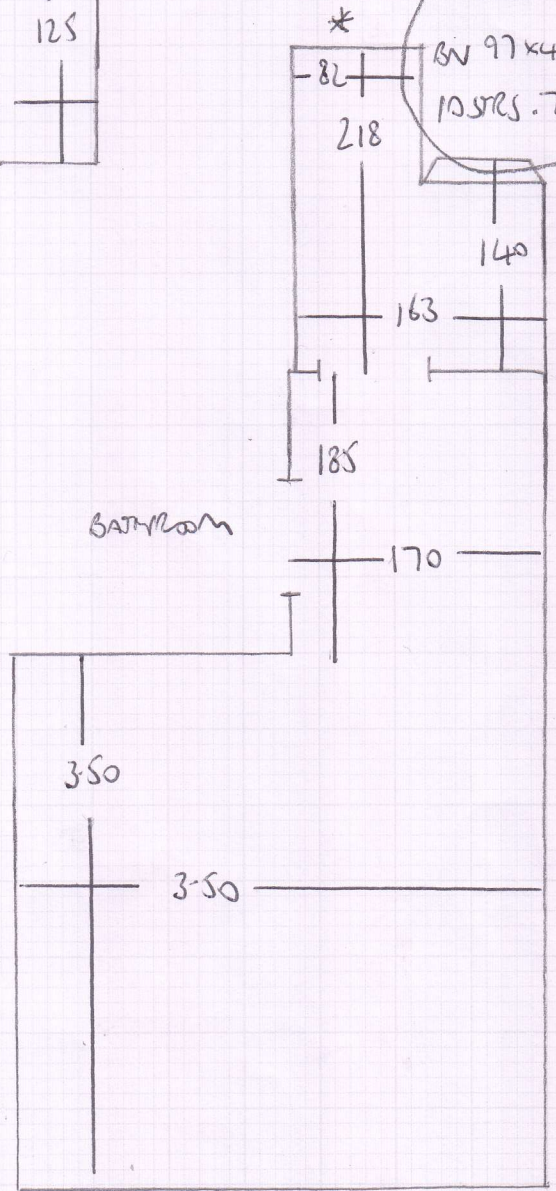

Job No: F26930
 Name: WEATHERBY
 Address: 24 IRENE ROAD
 LONDON. SW6 4AP

Tel:
 Sheet: 1 of 4

HANOI SP. BO 220S

3.15M - TOP MIDDLE BED
 8.15M
 3.45M
 6.25M - OFF 21M 21.00
 600 - BY SEPARATE PLAN
 27.00M x 4.00M = 108M²

MAIN STAIRS

190
 190m x 4.00m = ~~6.25M~~
 CARLA GREEN KEY FRANK
 METAL
 BINDING
 CALIBRA 3041

mrcarpet
 Job No: F 26930
 Name: WATKINS
 Address: 24 IRVINE RD
 LONDON SW6 4AP
 Tel:
 Sheet: 2 of 4

FIRST FLOOR

mrcarpet
Job No: F26930
Name: WEATHERBY
Address: 24 IRENE ROAD
SW6 4AP
Tel:
Sheet: 3 of 4

BATHROOM

4 STPS .78
*

CALIA
GREEN KEY
HEAVY METAL

BATHROOM

TOP FLOOR

Job No: F26930
 Name: WEATHERBY
 Address: 24 IRVINE ROAD
 SW6 4AP
 Tel:
 Sheet: 44