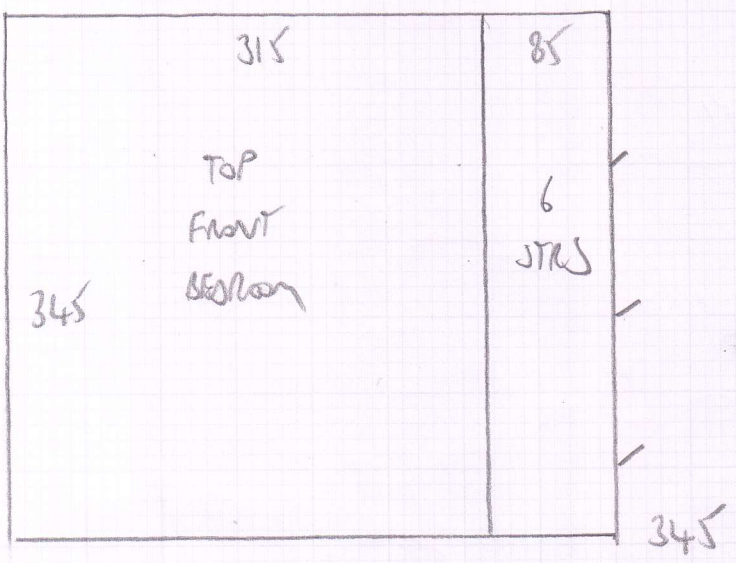

Job No: F26930
 Name: WEATHERBY
 Address: 24 IRENE ROAD
 LONDON. SW6 4AP

Tel:
 Sheet: 1 of 4

HANOI SP. BO 220S

3.15M - TOP MIDDLE BED
 8.15M
 3.45M
 6.25M - OFF 21M 21.00
 600 - BY SEPARATE PLAN
 27.00M x 4.00M = 108M²

MAIN STAIRS

190
 190m x 4.00m = ~~6.25M~~
 CARLA GREEN KEY FRANK
 METAL
 BINDING
 CALIBRA 3041

mrcarpet
 Job No: F 26930
 Name: WATKINS
 Address: 24 IRVINE RD
 LONDON SW6 4AP
 Tel:
 Sheet: 2 of 4

FIRST FLOOR

mrcarpet
Job No: F26930
Name: WEATHERBY
Address: 24 IRENE ROAD
SW6 4AP
Tel:
Sheet: 3 of 4

BATHROOM

4 STPS .78
*

CALIA
GREEN KEY
HEAVY METAL

BATHROOM

TOP FLOOR

Job No: F26930
 Name: WEATHERBY
 Address: 24 IRVINE ROAD
 SW6 4AP
 Tel:
 Sheet: 44