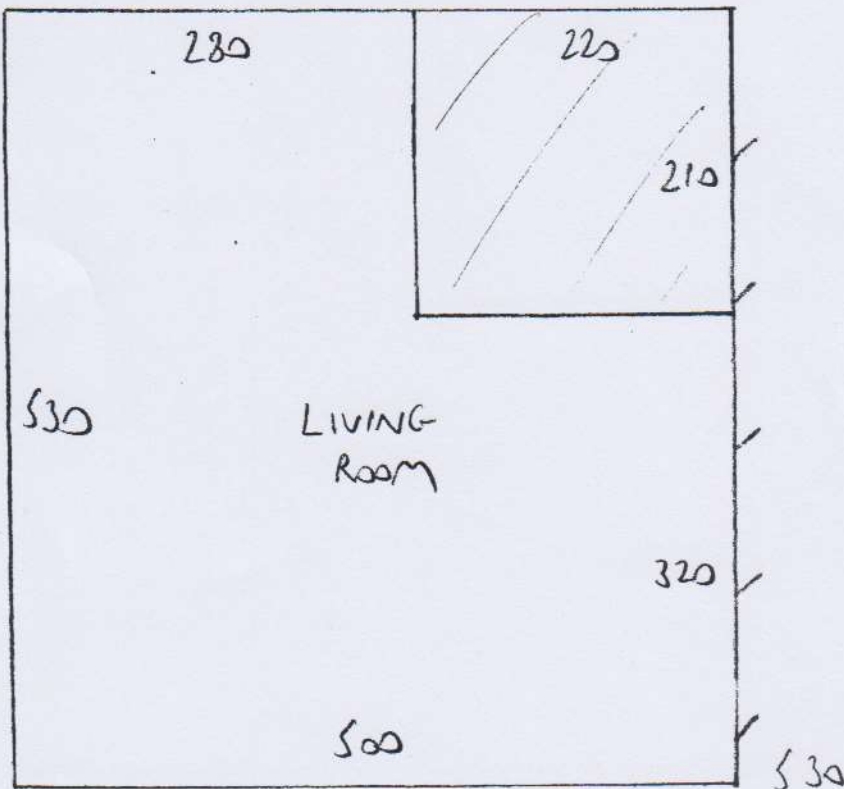

F26937
O'REILLY-CICCONI
FLAT 20
79 GLOUCESTER ST SWINLEA
1 OF 2

RUSTIC JEWELS
DESERT MAZE

4-55 x 5MTR

5-30 x 5MTR

9-85 x "

F26937
O'REILLY-CICCONI
FAT 20
79 GLOUCESTER ST SWV 4EA
2 of 2