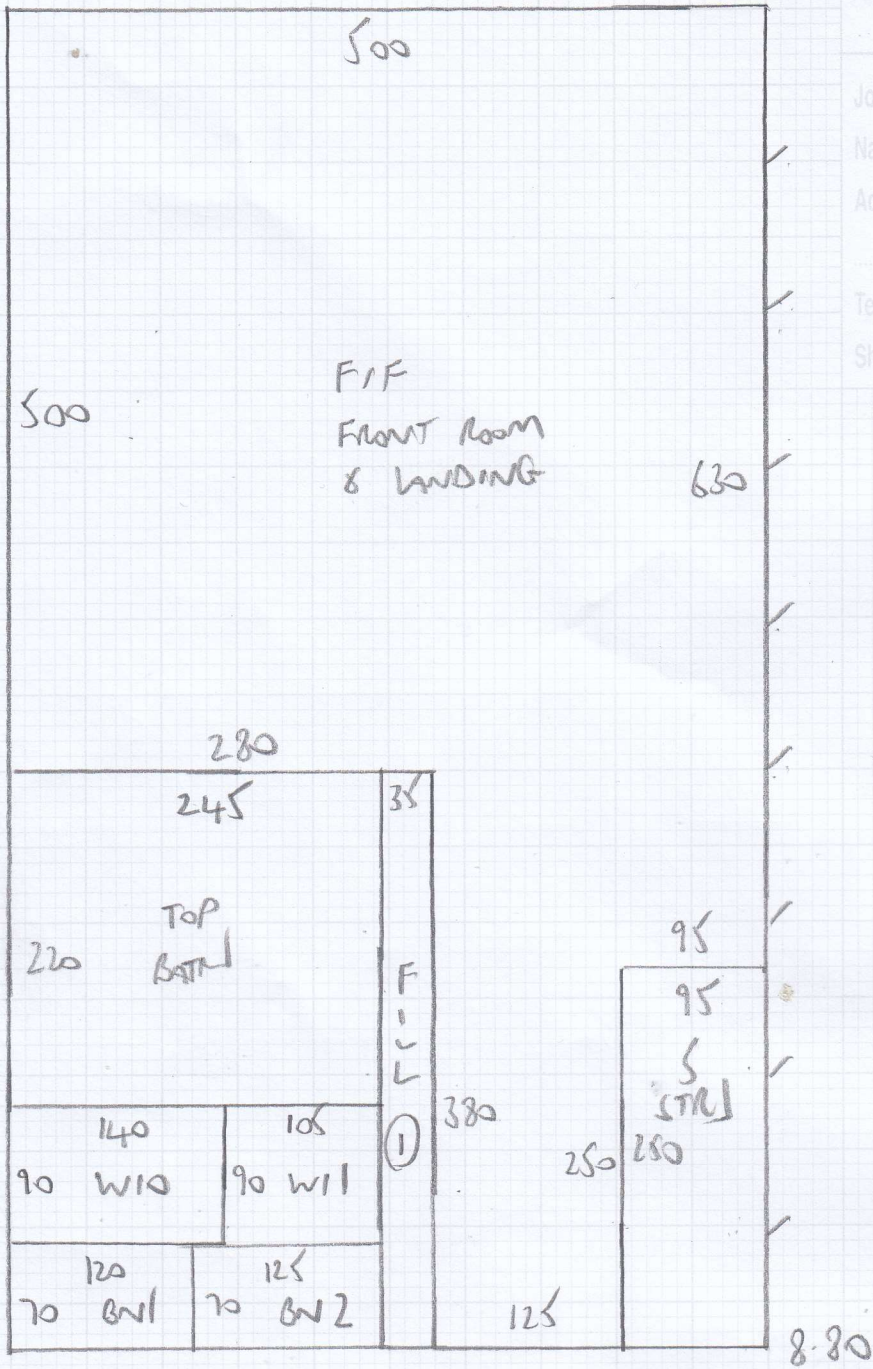

Job No: F26941  
 Name: LLEWELYN  
 Address: 53 FINBAROUGH ROAD  
 SW10 9DL  
 Tel: \_\_\_\_\_  
 Sheet: 1 of 5

PLAIN LOOP  
 639/24

27x5  
 Row on area

3.90m - TOP FLOOR BEDROOM  
 4.80m }  
 9.30m } CIP  
 8.80m }

$26.80m \times 5.00m = 134m^2$

27x5 Row on area

Job No: F26941  
 Name: LLEWELLYN  
 Address: 53 FINBOROUGH ROAD  
 SW10 9DL  
 Tel: \_\_\_\_\_  
 Sheet: \_\_\_\_\_ of: \_\_\_\_\_

Job No: F26941  
Name: LLEWELLYN  
Address: 53 FINBAROVAN ROAD  
SW10 9DL  
Tel:  
Sheet: 3 of 5

ROOF TERRACE

RISER 62x15

- 3 STRS 60
- 1 W 70x55
- 2 W 87x62
- 3 W 60x60
- 1 STR 63x46
- 4 W 72x54
- 5 W 109x61
- 6 W 87x77
- 5 STRS 89
- 7 W 100x67
- 8 W 130x80 \*

TOP Floor

Job No: F26941

Name: LLEWELYN

Address: 53 FINNSBOROUGH ROAD  
SW10 9DL

Tel:

Sheet:

45

FIRST Floor

- 5 STRS .84
- 9 W 101x67
- 10 W 126x77
- 11 W 89x76

FIRST FLOOR

4 STPS 21  
KITCHEN  
TILES

mrcarpet  
Job No: F26941  
Name: LLEWELYN  
Address: 53 FINBOUGH ROAD  
SW10 9DL  
Tel:  
Sheet: 5 of 5