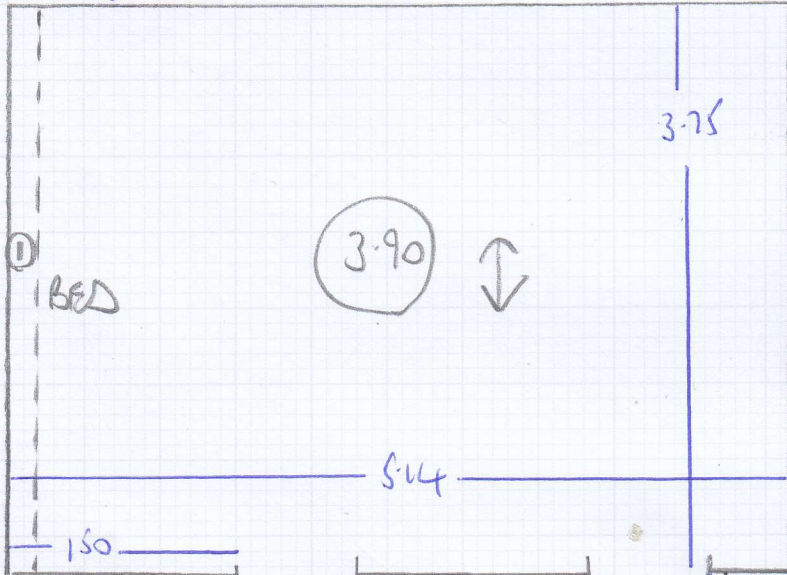

Job No: F26941  
 Name: LLEWELYN  
 Address: 53 FINBAROUGH ROAD  
 SW10 9DL  
 Tel: \_\_\_\_\_  
 Sheet: 1 of 5

PLAIN LOOP  
 639/24

27x5  
 Row on area

3.90m - TOP FLOOR BEDROOM  
 4.80m }  
 9.30m } CIP  
 8.80m }

$26.80m \times 5.00m = 134m^2$

27x5 Row on area

Job No: F26941  
 Name: LLEWELLYN  
 Address: 53 FINBOROUGH ROAD  
 SW10 9DL  
 Tel: \_\_\_\_\_  
 Sheet: \_\_\_\_\_ of: \_\_\_\_\_

Job No: F26941  
Name: LLEWELLYN  
Address: 53 FINBAROVAN ROAD  
SW10 9DL  
Tel:  
Sheet: 3 of 5

ROOF TERRACE

RISER 62x15

- 3 STRS 60
- 1 W 70x55
- 2 W 87x62
- 3 W 60x60
- 1 STR 63x46
- 4 W 72x54
- 5 W 109x61
- 6 W 87x77
- 5 STRS 89
- 7 W 100x67
- 8 W 130x80 \*

TOP Floor

Job No: F26941

Name: LLEWELYN

Address: 53 FINNSBOROUGH ROAD  
SW10 9DL

Tel:

Sheet:

45

FIRST Floor

- 5 STRS .84
- 9 W 101x67
- 10 W 126x77
- 11 W 89x76

FIRST FLOOR

4 STPS 21  
KITCHEN  
TILES

mrcarpet  
Job No: F26941  
Name: LLEWELYN  
Address: 53 FINBOUGH ROAD  
SW10 9DL  
Tel:  
Sheet: 5 of 5