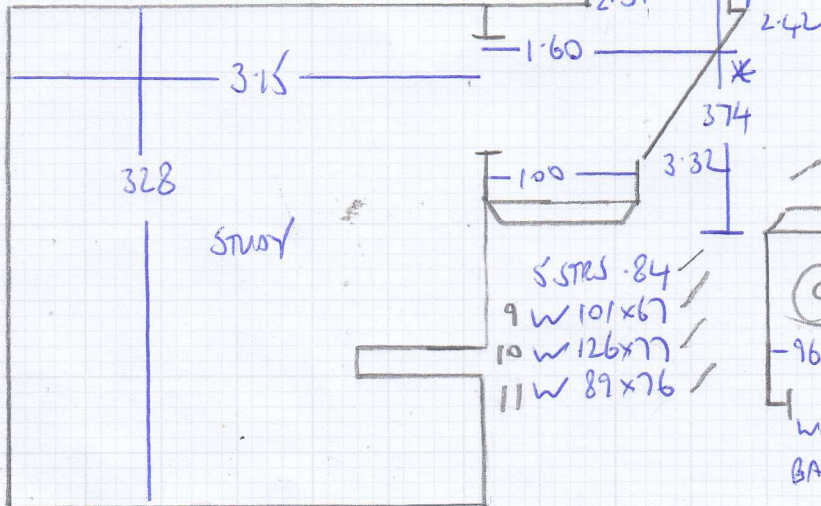

Job No: F26941  
 Name: LLEWELYN  
 Address: 53 FINBAROUGH ROAD  
 SW10 9DL  
 Tel: \_\_\_\_\_  
 Sheet: 1 of 5

PLAIN LOOP  
 639/24

27x5  
 Row on area

3.90m - TOP FLOOR BEDROOM  
 4.80m }  
 9.30m } CIP  
 8.80m }

$26.80m \times 5.00m = 134m^2$

27x5 Row on area

Job No: F26941  
 Name: LLEWELLYN  
 Address: 53 FINBOROUGH ROAD  
 SW10 9DL  
 Tel: \_\_\_\_\_  
 Sheet: \_\_\_\_\_ of: \_\_\_\_\_

Job No: F26941  
Name: LLEWELLYN  
Address: 53 FINBAROVAN ROAD  
SW10 9DL  
Tel:  
Sheet: 3 of 5

ROOF TERRACE

RISER 62x15

- 3 STRS 60
- 1 W 70x55
- 2 W 87x62
- 3 W 60x60
- 1 STR 63x46
- 4 W 72x54
- 5 W 109x61
- 6 W 87x77
- 5 STRS 89
- 7 W 100x67
- 8 W 130x80 \*

TOP Floor

Job No: F26941

Name: LLEWELYN

Address: 53 FINNSBOROUGH ROAD  
SW10 9DL

Tel:

Sheet:

45

FIRST Floor

- 5 STRS .84
- 9 W 101x67
- 10 W 126x77
- 11 W 89x76

FIRST FLOOR

4 STPS 21  
KITCHEN  
TILES

mrcarpet  
Job No: F26941  
Name: LLEWELYN  
Address: 53 FINBOUGH ROAD  
SW10 9DL  
Tel:  
Sheet: 5 of 5