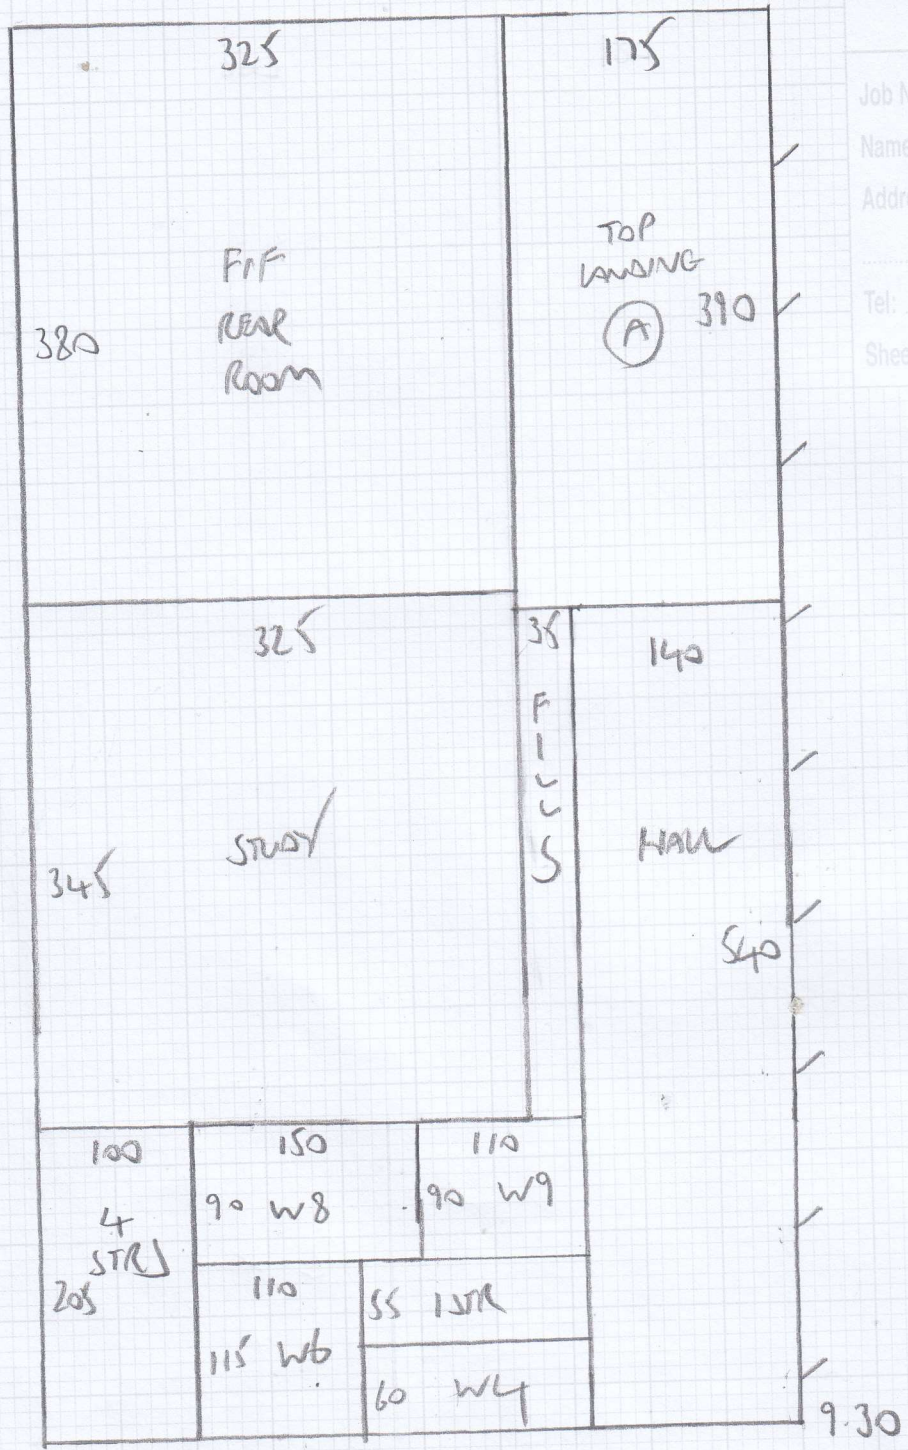

Job No: F26941  
 Name: LLEWELYN  
 Address: 53 FINBAROUGH ROAD  
 SW10 9DL  
 Tel: \_\_\_\_\_  
 Sheet: 1 of 5

PLAIN LOOP  
 639/24

27x5  
 Row on area

3.90m - TOP FLOOR BEDROOM  
 4.80m }  
 9.30m } CIP  
 8.80m }

$26.80m \times 5.00m = 134m^2$

27x5 Row on area

Job No: F26941  
 Name: LLEWELLYN  
 Address: 53 FINBOROUGH ROAD  
 SW10 9DL  
 Tel: \_\_\_\_\_  
 Sheet: \_\_\_\_\_ of: \_\_\_\_\_

Job No: F26941  
Name: LLEWELLYN  
Address: 53 FINBAROVAN ROAD  
SW10 9DL  
Tel:  
Sheet: 3 of 5

Tel:

Sheet:

45

FIRST Floor

- 5 STRS .84
- 9 W 101x67
- 10 W 126x77
- 11 W 89x76

FIRST FLOOR

4 STPS 21  
KITCHEN  
TILES

mrcarpet  
Job No: F26941  
Name: LLEWELYN  
Address: 53 FINBOUGH ROAD  
SW10 9DL  
Tel:  
Sheet: 5 of 5

-88-  
2 BN 90x60  
1 BN 87x45  
12 STPS 87  
RUBER 90x32  
TILE 8 PLYWOOD  
KITCHEN  
TILES