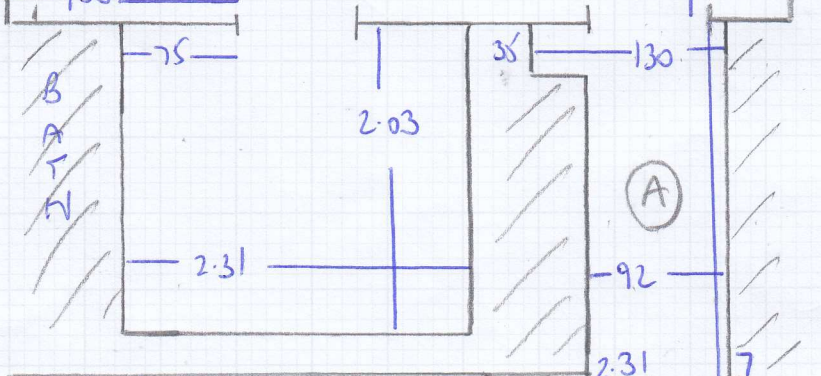

Job No: F26941  
 Name: LLEWELYN  
 Address: 53 FINBAROUGH ROAD  
 SW10 9DL  
 Tel: \_\_\_\_\_  
 Sheet: 1 of 5

PLAIN LOOP  
 639/24

27x5  
 Row on area

3.90m - TOP FLOOR BEDROOM  
 4.80m }  
 9.30m } CIP  
 8.80m }

$26.80m \times 5.00m = 134m^2$

27x5 Row on area

Job No: F26941  
 Name: LLEWELLYN  
 Address: 53 FINBOROUGH ROAD  
 SW10 9DL  
 Tel: \_\_\_\_\_  
 Sheet: \_\_\_\_\_ of: \_\_\_\_\_

Job No: F26941  
Name: LLEWELLYN  
Address: 53 FINBAROVAN ROAD  
SW10 9DL  
Tel:  
Sheet: 3 of 5

ROOF TERRACE

RISER 62x15

- 3 STRS 60
- 1 W 70x55
- 2 W 87x62
- 3 W 60x60
- 1 STR 63x46
- 4 W 72x54
- 5 W 109x61
- 6 W 87x77
- 5 STRS 89
- 7 W 100x67
- 8 W 130x80 \*

TOP Floor

Job No: F26941

Name: LLEWELYN

Address: 53 FINNSBOROUGH ROAD  
SW10 9DL

Tel:

Sheet:

45

FIRST Floor

- 5 STRS .84
- 9 W 101x67
- 10 W 126x77
- 11 W 89x76

FIRST FLOOR

4 STPS 21  
KITCHEN  
TILES

mrcarpet  
Job No: F26941  
Name: LLEWELYN  
Address: 53 FINBOUGH ROAD  
SW10 9DL  
Tel:  
Sheet: 5 of 5