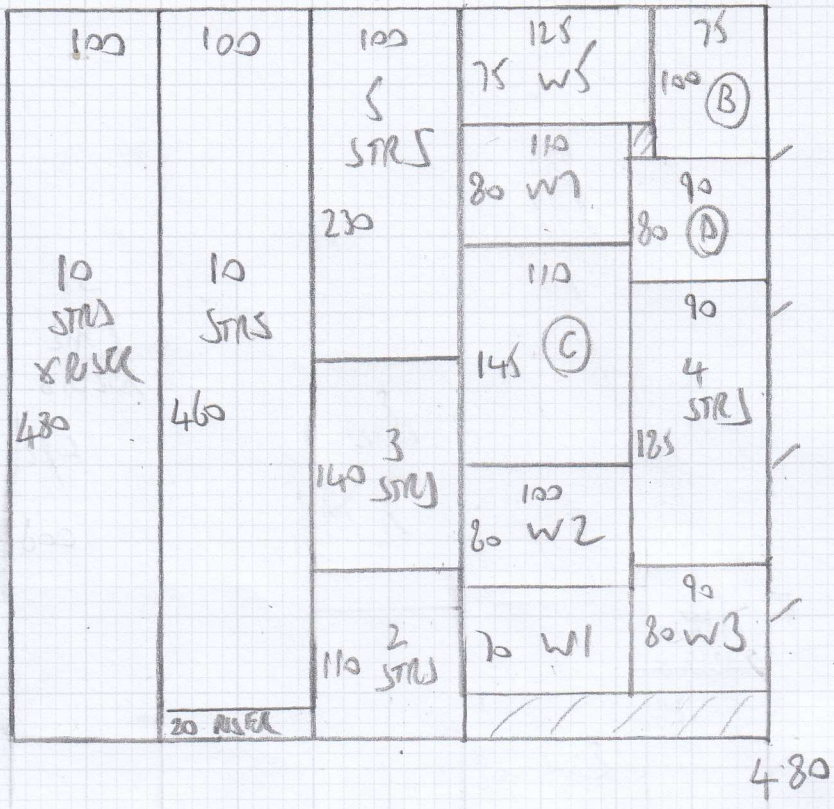

Job No: F26941  
 Name: LLEWELYN  
 Address: 53 FINBAROUGH ROAD  
 SW10 9DL  
 Tel: \_\_\_\_\_  
 Sheet: 1 of 5

PLAIN LOOP  
 639/24

27x5  
 Row on area

3.90m - TOP FLOOR BEDROOM  
 4.80m }  
 9.30m } CIP  
 8.80m }

$26.80m \times 5.00m = 134m^2$

27x5 Row on area

Job No: F26941  
 Name: LLEWELLYN  
 Address: 53 FINBOROUGH ROAD  
 SW10 9DL  
 Tel: \_\_\_\_\_  
 Sheet: \_\_\_\_\_ of: \_\_\_\_\_

Job No: F26941  
Name: LLEWELLYN  
Address: 53 FINBAROVAN ROAD  
SW10 9DL  
Tel:  
Sheet: 3 of 5

ROOF TERRACE

RISER 62x15

- 3 STRS 60
- 1 W 70x55
- 2 W 87x62
- 3 W 60x60
- 1 STR 63x46
- 4 W 72x54
- 5 W 109x61
- 6 W 87x77
- 5 STRS 89
- 7 W 100x67
- 8 W 130x80 \*

TOP Floor

Job No: F26941

Name: LLEWELYN

Address: 53 FINNSBOROUGH ROAD  
SW10 9DL

Tel:

Sheet:

45

FIRST Floor

- 5 STRS .84
- 9 W 101x67
- 10 W 126x77
- 11 W 89x76

FIRST FLOOR

4 STPS 21  
KITCHEN  
TILES

mrcarpet  
Job No: F26941  
Name: LLEWELYN  
Address: 53 FINBOUGH ROAD  
SW10 9DL  
Tel:  
Sheet: 5 of 5