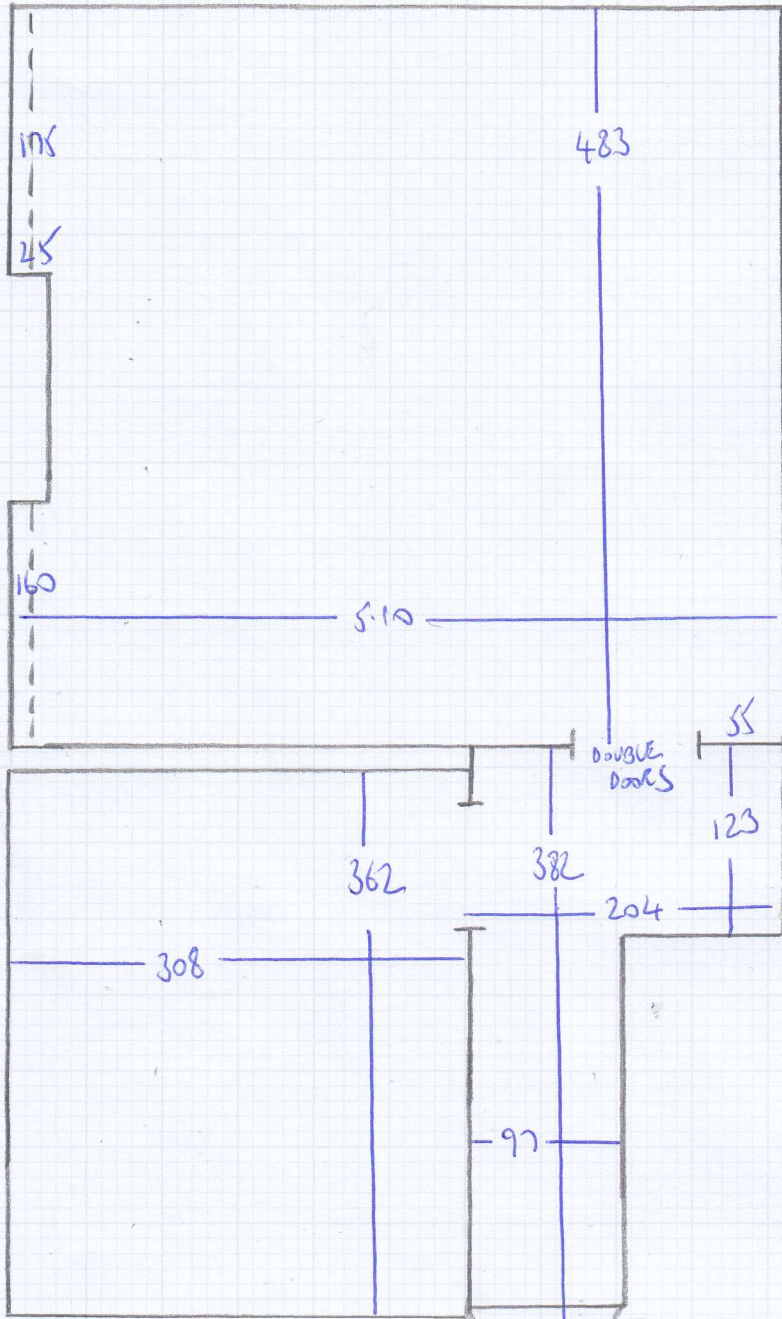

Job No: F26941  
 Name: LLEWELYN  
 Address: 53 FINBAROUGH ROAD  
 SW10 9DL  
 Tel: \_\_\_\_\_  
 Sheet: 1 of 5

PLAIN LOOP  
 639/24

27x5  
 Row on area

3.90m - TOP FLOOR BEDROOM  
 4.80m }  
 9.30m } CIP  
 8.80m }

$26.80m \times 5.00m = 134m^2$

27x5 Row on area

Job No: F26941  
 Name: LLEWELLYN  
 Address: 53 FINBOROUGH ROAD  
 SW10 9DL  
 Tel: \_\_\_\_\_  
 Sheet: \_\_\_\_\_ of: \_\_\_\_\_

Job No: F26941  
Name: LLEWELLYN  
Address: 53 FINBAROVAN ROAD  
SW10 9DL  
Tel:  
Sheet: 3 of 5

Tel:

Sheet:

45

FIRST Floor

- 5 STRS .84
- 9 W 101x67
- 10 W 126x77
- 11 W 89x76

FIRST FLOOR

4 STPS 21  
KITCHEN  
TILES

mrcarpet  
Job No: F26941  
Name: LLEWELYN  
Address: 53 FINBOUGH ROAD  
SW10 9DL  
Tel:  
Sheet: 5 of 5

-88-  
2 BN 90x60  
1 BN 87x45  
12 STPS 87  
RUBER 90x32  
TILE 8 PLYWOOD  
KITCHEN  
TILES