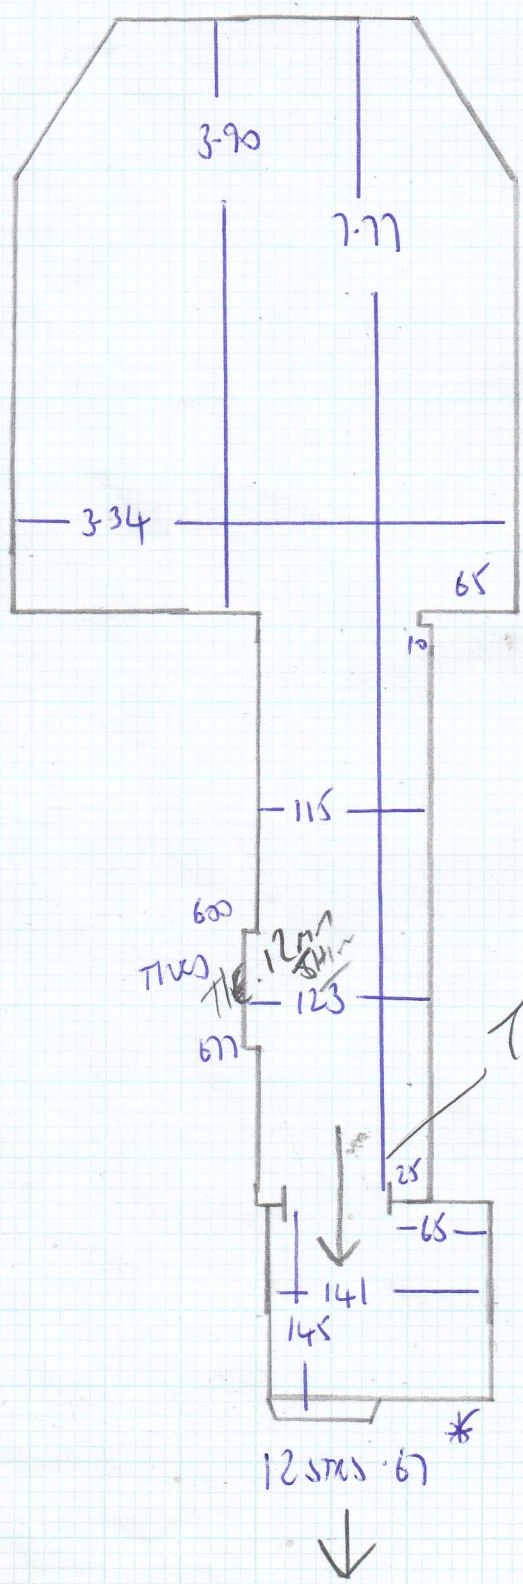

mrcarpet
 Job No: F26942
 Name: RICCIOTTI
 Flat Gt D
 9 Bramham Gardens
 London SW5 0SQ
 Sheet: 1 of 3

80	80	80	80	80
3 1	3 1	3 1	3 1	3 1 140

MARFAIR VENT
MEV 830

Cut Panel 950 x 400
 Cut Panel 435 x 400
 Cut Panel 140 x 400
 Bedroom 400 x 400

 1925 x 400

77m²

21M Roll
COMING IN

mrcarpet
 Job No: **F 25942**
 Name: ~~Felix~~ **RICHTER**
 Address: **FASC 9 SEANMUM**
CON'S SWS OJA
 Tel: _____
 Sheet: **3 of 3**

LOWER Pond (FAT C)

THROUGH IN ONE OVER RISEN