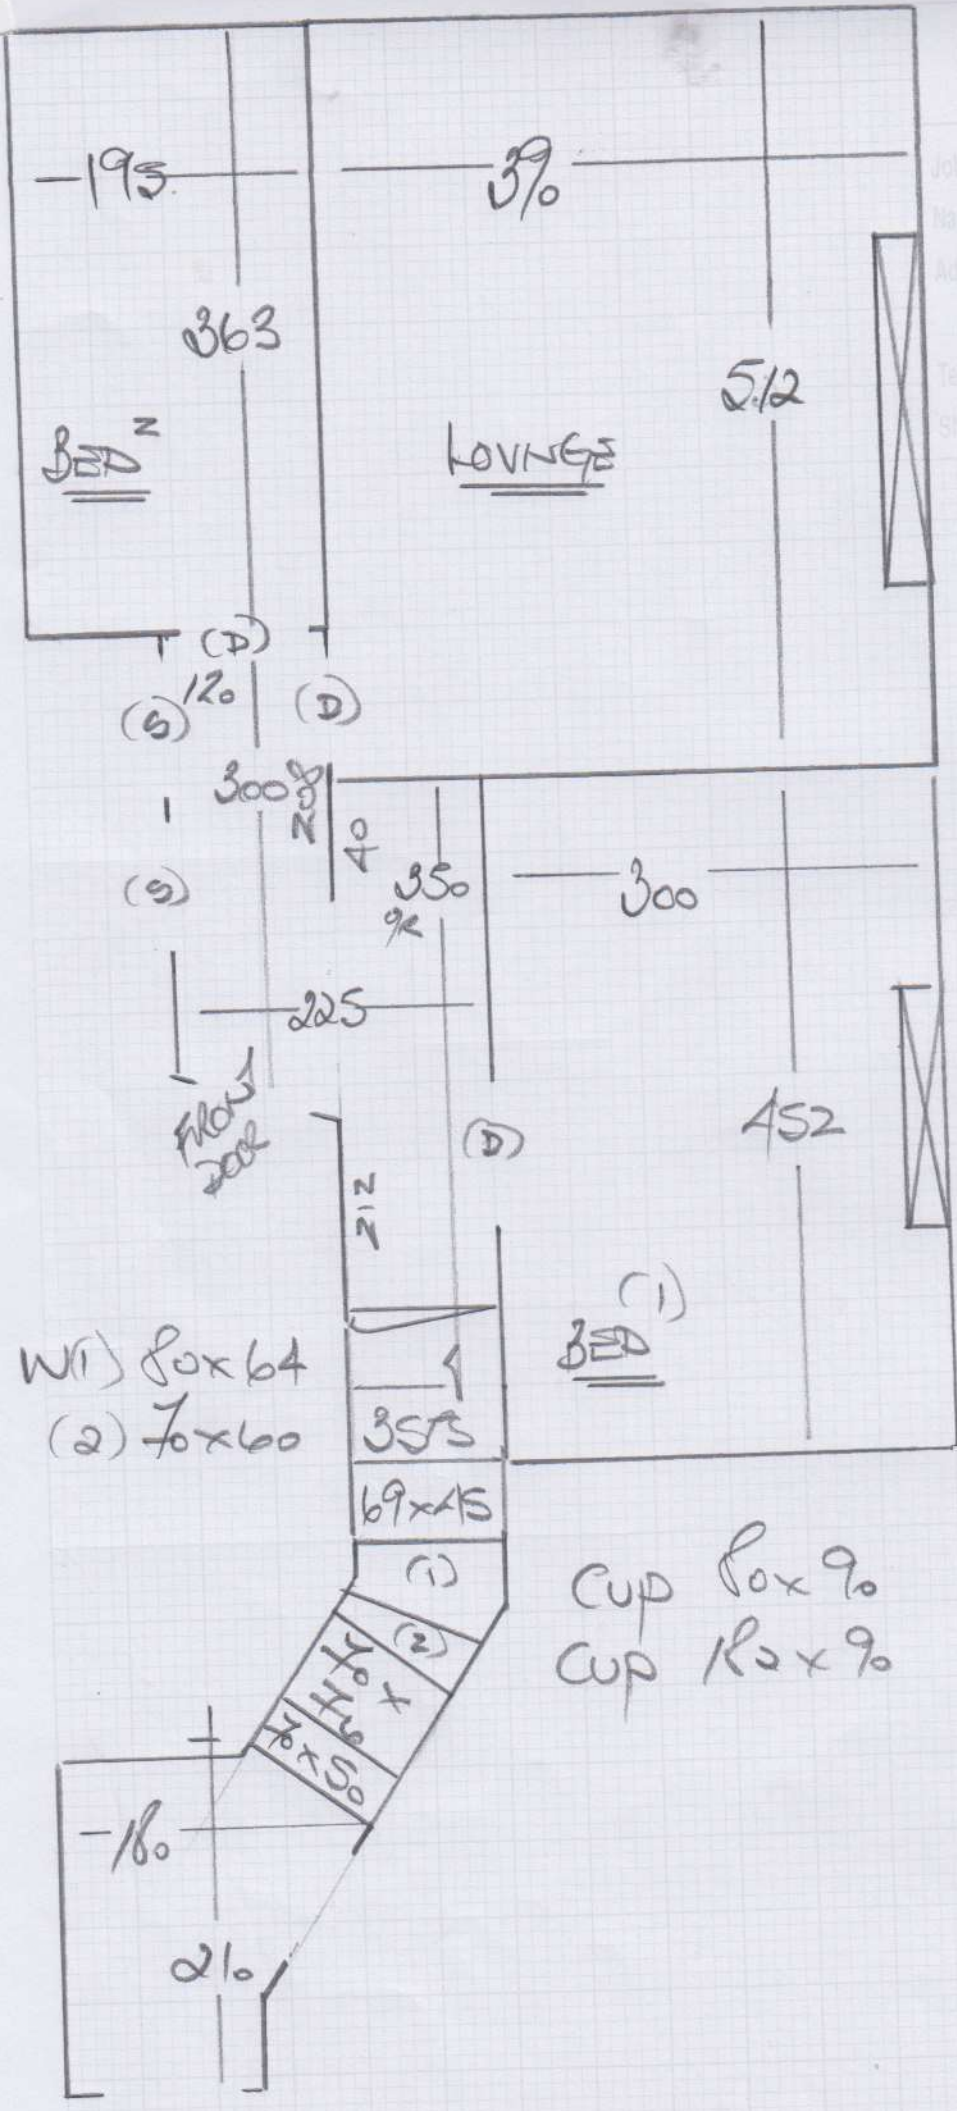

Job No: F26943  
 Name: REAL ESTATE AGENTS  
 Add: FLAT (4)  
 Tel: 109 RAIL BEACH Gdns  
 SWS  
 Sheet: 3 of 2

W(1) 80x64  
 (2) 70x60

Cup 80x90  
 Cup 182x90