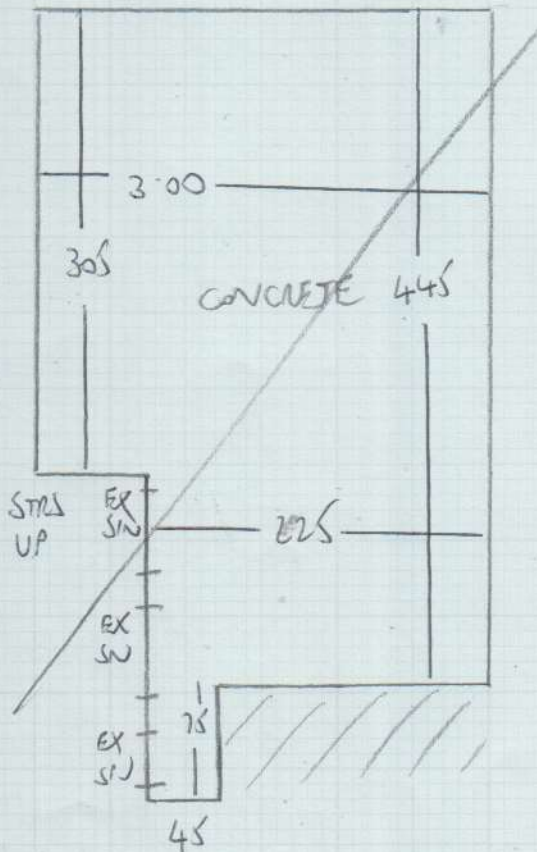

Job No: F26950
 Name: MCNESS
 Address: GIFFY 7 IRENE RD
 SW6 4AL
 Tel:
 Sheet: 1 of 3

4:50 CIP
 4:90 - LWR RM
 4:05 } REAS
 2:70 }

$16.15m \times 4.00m = 64.6m^2$

ALBORAN - ALB - 031
 (MALABAR SWANSDOWN)

Job No: F26950
 Name: MCNESS
 Address: G/F/F 7 IRENE ROAD
 SW6 4AL
 Tel:
 Sheet: 2 of 3

BASEMENT

GIF

WINDOW SEAT

mrcarpet

Job No: F26950
Name: MONESS
Address: GARIF 7 IRVINE ROAD
SW6 4AL

Tel:
Sheet: 3 of 3