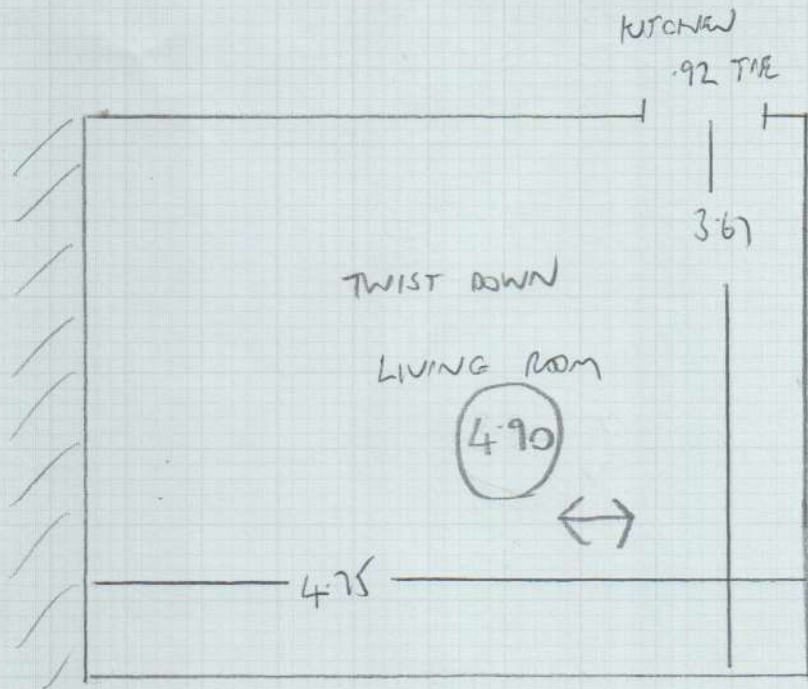

Job No: F26950
 Name: MCNESS
 Address: GIFFY 7 IRENE RD
 SW6 4AL
 Tel:
 Sheet: 1 of 3

4:50 CIP
 4:90 - LWR RM
 4:05 } REAS
 2:70 }

$16.15m \times 4.00m = 64.6m^2$

ALBORAN - ALB - 031
 (MALABAR SWANSDOWN)

Job No: F26950
 Name: MCNESS
 Address: G/F/F 7 IRENE ROAD
 SW6 4AL
 Tel:
 Sheet: 2 of 3

BASEMENT

GIF

WINDOW SEAT

mrcarpet

Job No: F26950
Name: MONESS
Address: GARIF 7 IRVINE ROAD
SW6 4AL

Tel:
Sheet: 3 of 3