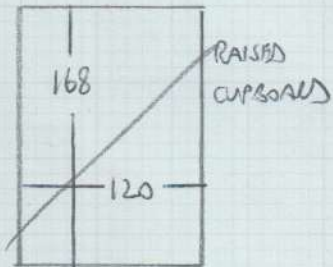

Job No: F26950
Name: MCNESS
Address: G/F/F 7 IRENE ROAD
SW6 4AL
Tel:
Sheet: 2 of 3

BASEMENT