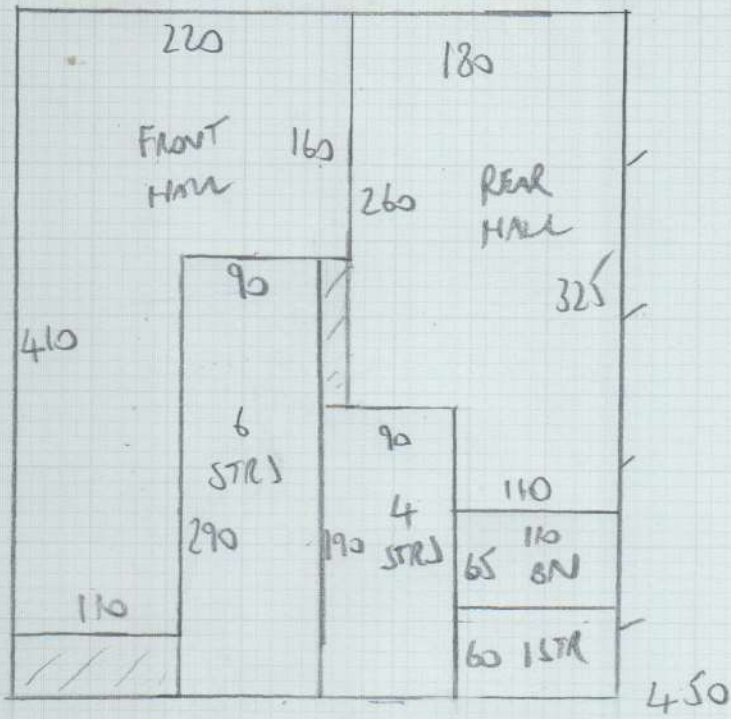

Job No: F26950
 Name: MCNESS
 Address: GIFFY 7 IRENE RD
 SW6 4AL
 Tel:
 Sheet: 1 of 3

4:50 CIP
 4:90 - LWR RM
 4:05 } REAS
 2:70 }

$16.15m \times 4.00m = 64.6m^2$

ALBORAN - ALB - 031
 (MALABAR SWANSDOWN)

Job No: F26950
 Name: MCNESS
 Address: G/F/F 7 IRENE ROAD
 SW6 4AL
 Tel:
 Sheet: 2 of 3

BASEMENT

GIF

WINDOW SEAT

mrcarpet

Job No: F26950
Name: MONESS
Address: GARIF 7 IRVINE ROAD
SW6 4AL

Tel:
Sheet: 3 of 3