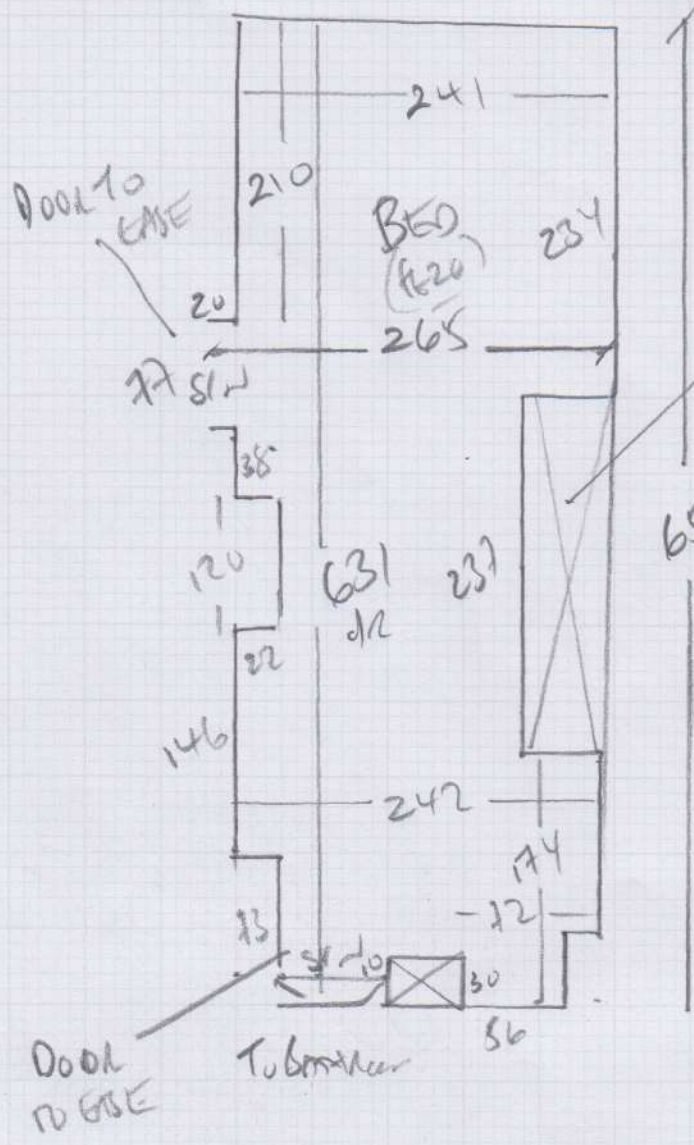

mrcarpet  
 Job No: F26955  
 Name: LEE  
 Address: BASEMENT (SIDE ENT)  
 FLAT 10  
 Tel: 57 HOLLAND PARK  
 Sheet: 10/11 SRS

5x WARDROBE DOORS  
 NO TOE KICKING

HAZY DAVIS  
 Colour PENNIE KALINGSCOPE  
 1220/26129  
665 x 3.66

WOOD floor (Poor Condition)  
 BEAM WET IN PAST WANTED BOARDS SCRAVED BACK DOWN  
 NO ULIFT  
 FURNITURE to go