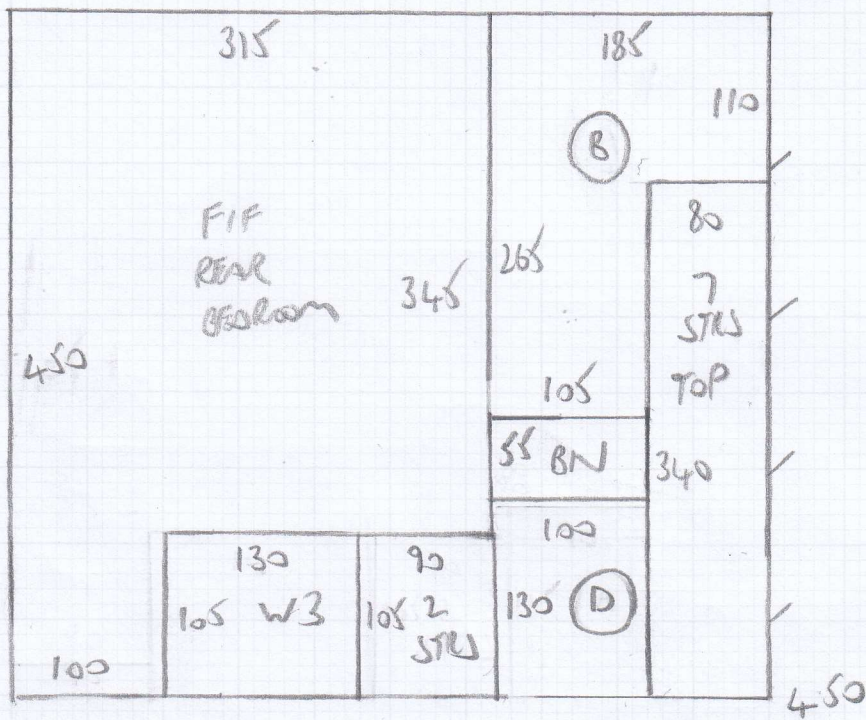

Job No: F26956
 Name: LAWROE
 Address: 5 GASTEN ROAD
 W6 8LT
 Tel:
 Sheet: 1-2

ARABICA PLATINUM

370
 450
 345

 11.65m x 5.00
 = 58.25m²

FIRST FLOOR

mrcarpets
 Job No: F26956
 Name: LAWRIE
 Address: S GASTEN ROAD
 W6 8LT
 Tel:
 Sheet: 2-2

TOP FLOOR
 EXTN

- 1 W 81x56
- 2 W 105x60
- 3 W 105x75
- 4 W 73x59
- 2 STRS 72x47
- 5 W 80x56
- 6 W 106x59

6W 95x50
 10 STRS 75