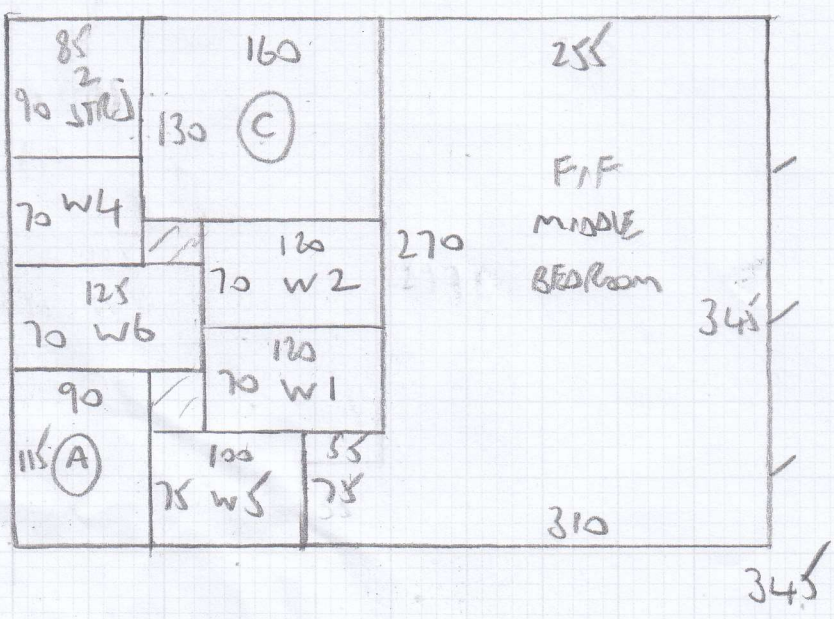

Job No: F26956
 Name: LAWROE
 Address: 5 GASTEN ROAD
 W6 8LT
 Tel:
 Sheet: 1-2

ARABICA PLATINUM

370
 450
 345

 11.65m x 5.00
 = 58.25m²

FIRST FLOOR

mrcarpets
 Job No: F26956
 Name: LAWRIE
 Address: S GASTEN ROAD
 W6 8LT
 Tel:
 Sheet: 2-2

TOP FLOOR
 EXTN

- 1 W 81x56
- 2 W 105x60
- 3 W 105x75
- 4 W 73x59
- 2 STRS 72x47
- 5 W 80x56
- 6 W 106x59

6W 95x50
 10 STRS 75