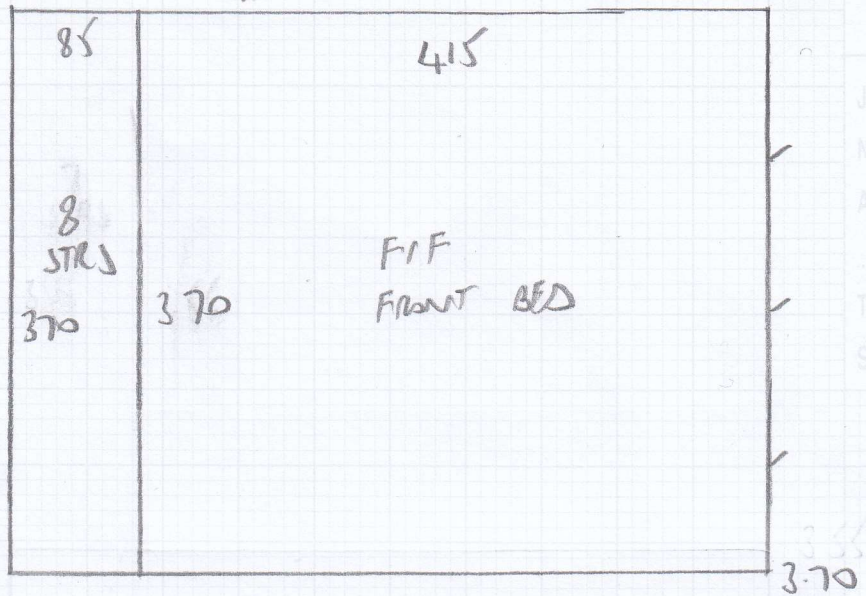

Job No: F26956
 Name: LAWROE
 Address: 5 GASTEN ROAD
 W6 8LT
 Tel:
 Sheet: 1-2

ARABICA PLATINUM

370
 450
 345

 11.65m x 5.00
 = 58.25m²

FIRST FLOOR

mrcarpets
 Job No: F26956
 Name: LAWRIE
 Address: S GASTEN ROAD
 W6 8LT
 Tel:
 Sheet: 2-2

TOP FLOOR
 EXTN

- 1 W 81x56
- 2 W 105x60
- 3 W 105x75
- 4 W 73x59
- 2 STRS 72x47
- 5 W 80x56
- 6 W 106x59

6W 95x50
 10 STRS 75