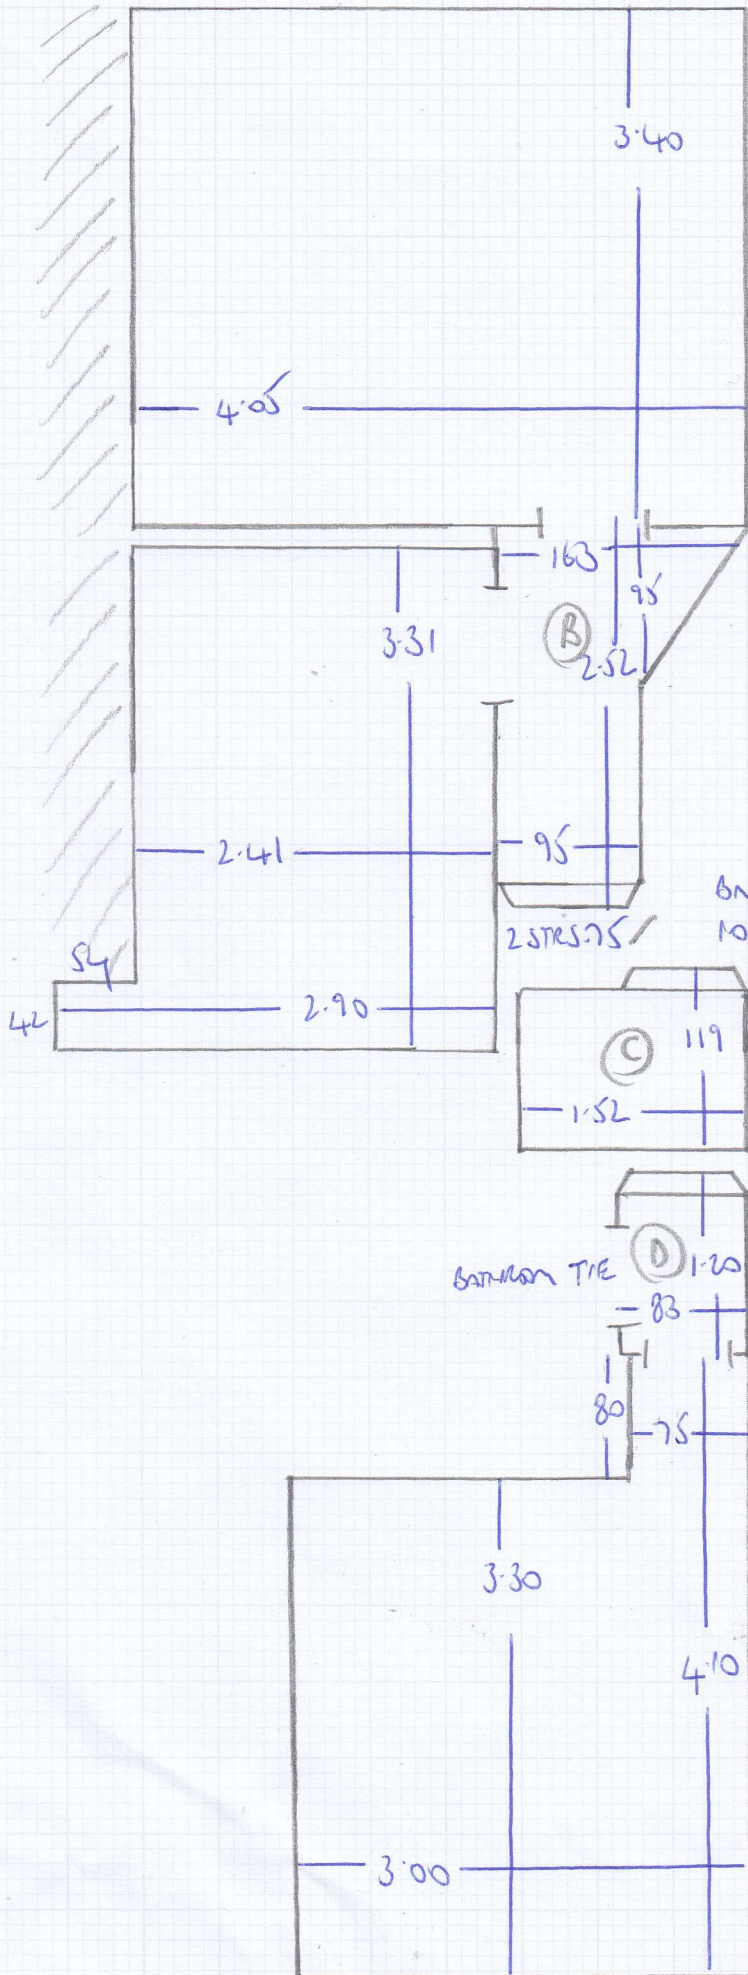

Job No: F26956
 Name: LAWROE
 Address: 5 GASTEN ROAD
 W6 8LT
 Tel:
 Sheet: 1-2

ARABICA PLATINUM

370
 450
 345

 11.65m x 5.00
 = 58.25m²

FIRST FLOOR

mrcarpets
 Job No: F26956
 Name: LAWRIE
 Address: S GASTEN ROAD
 W6 8LT
 Tel:
 Sheet: 2-2

TOP FLOOR
 EXTN

- 1 W 81x56
- 2 W 105x60
- 3 W 105x75
- 4 W 73x59
- 2 STRS 72x47
- 5 W 80x56
- 6 W 106x59

6W 95x50
 10 STRS 75