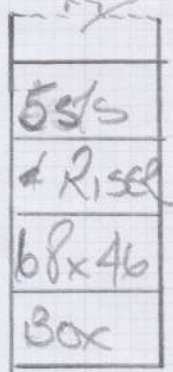

Job No: R26963
 Name: COX
 Address: 33 PETLEY RD
 Tel: W6 9SU
 Sheet: 1 of 2

280 x 500

RUSTIC JEWELS
 DESERT MAZE

Job No: F26963
 Name: COX
 Address: 33 PETLEY RD
 Tel: W6 9SU
 Sheet: 2 of 2

Fit up to
 LAMINATE

GROUND
 FLOOR

FIRST FLOOR