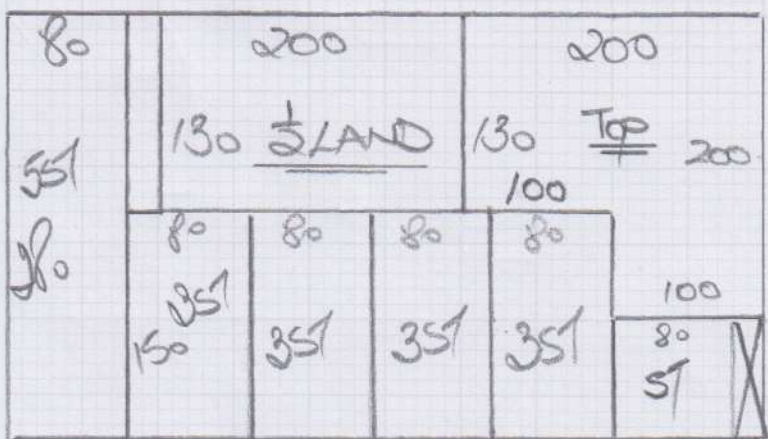

Job No: R26963
 Name: COX
 Address: 33 PETLEY RD
 Tel: W6 9SU
 Sheet: 1 of 2

280 x 500

RUSTIC JEWELS
 DESERT MAZE

Job No: F26963
 Name: COX
 Address: 33 PETLEY RD
 Tel: W6 9SU
 Sheet: 2 of 2

Fit up to
 LAMINATE

GROUND
 FLOOR

FIRST FLOOR