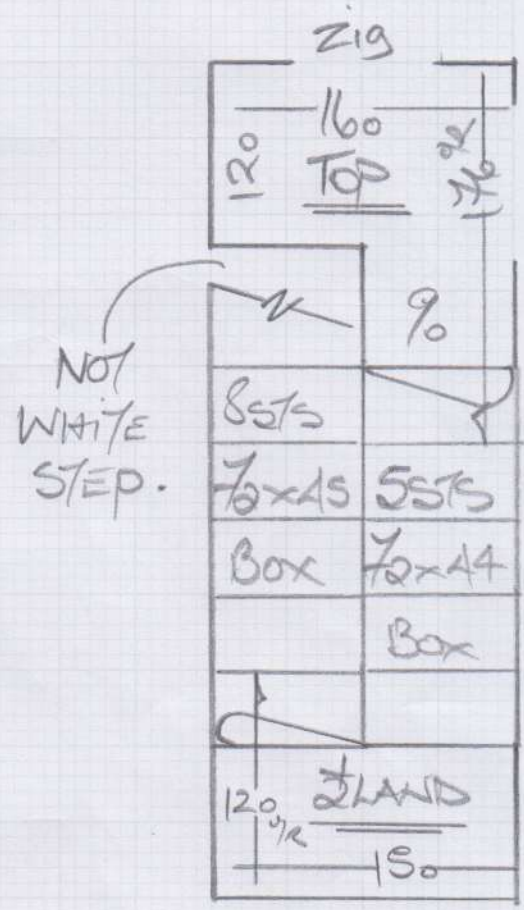

Job No: R26963
 Name: COX
 Address: 33 PETLEY RD
 Tel: W6 9SU
 Sheet: 1 of 2

280 x 500

RUSTIC JEWELS
 DESERT MAZE

Job No: F26963
 Name: COX
 Address: 33 PETLEY RD
 Tel: W6 9SU
 Sheet: 2 of 2

Fit up to
 LAMINATE

GROUND
 FLOOR

FIRST FLOOR