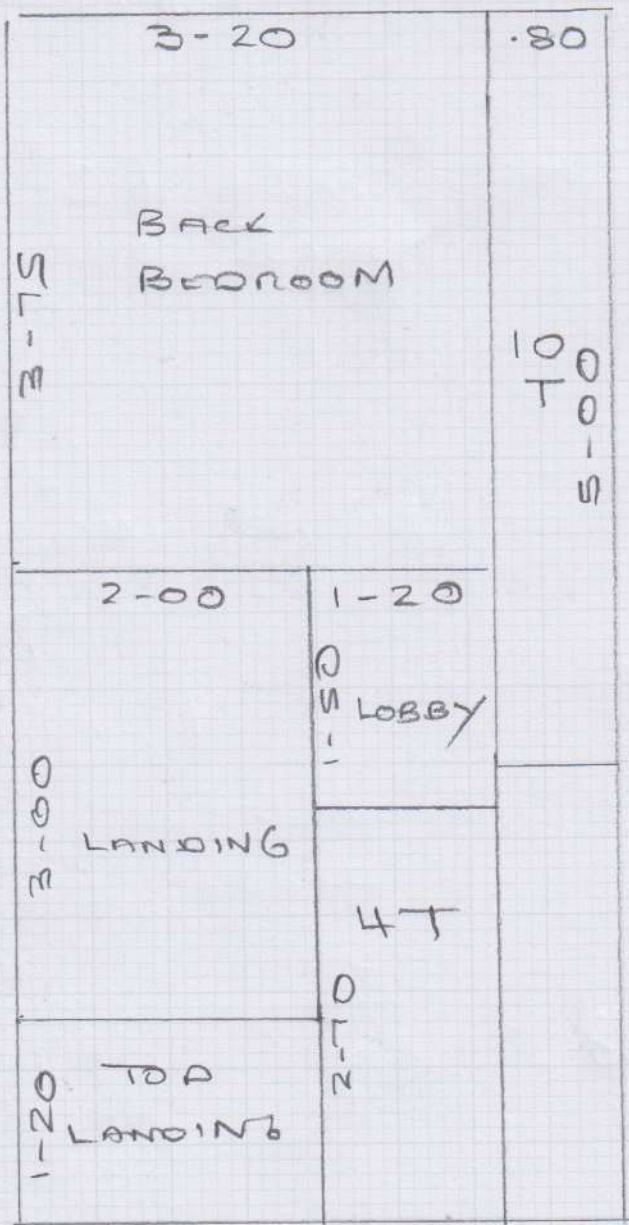

mrcarpét
 Job No: F26997
 Name: BAKER
 Address: 69 HARTISMORE
 ROAD, SW6 7UE
 Tel:
 Sheet: 1 of 2

ELVASTON *SECONDS*
 3600S GRIEGE
 7-9S x 4MTR

Job No: F26997
 Name: BAKER
 Address: 69 HARTSMERE RD
 Tel: SW6 7UE
 Sheet: 2 of 2

* Lobby (own)
 x 105 (L)