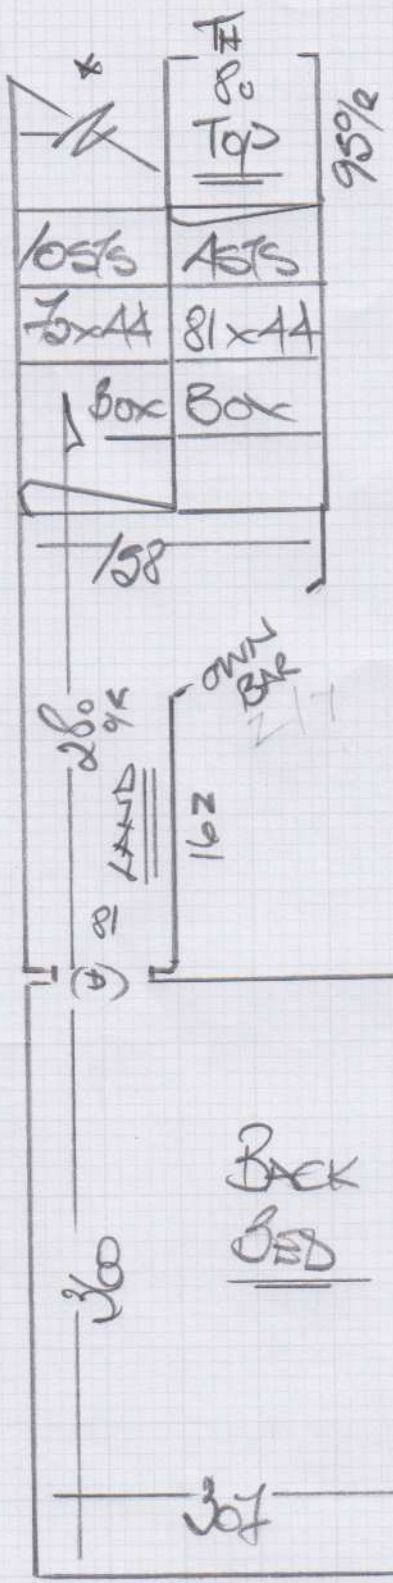

mrcarpét
 Job No: F26997
 Name: BAKER
 Address: 69 HARTISMORE
 ROAD, SW6 7UE
 Tel:
 Sheet: 1 of 2

ELVASTON *SECONDS*
 3600S GRIEGE
 7-9S x 4MTR

Job No: F26997
 Name: BAKER
 Address: 69 HARTSMERE RD
 Tel: SW6 7UE
 Sheet: 2 of 2

* Lobby (own)
 x 105 (L)