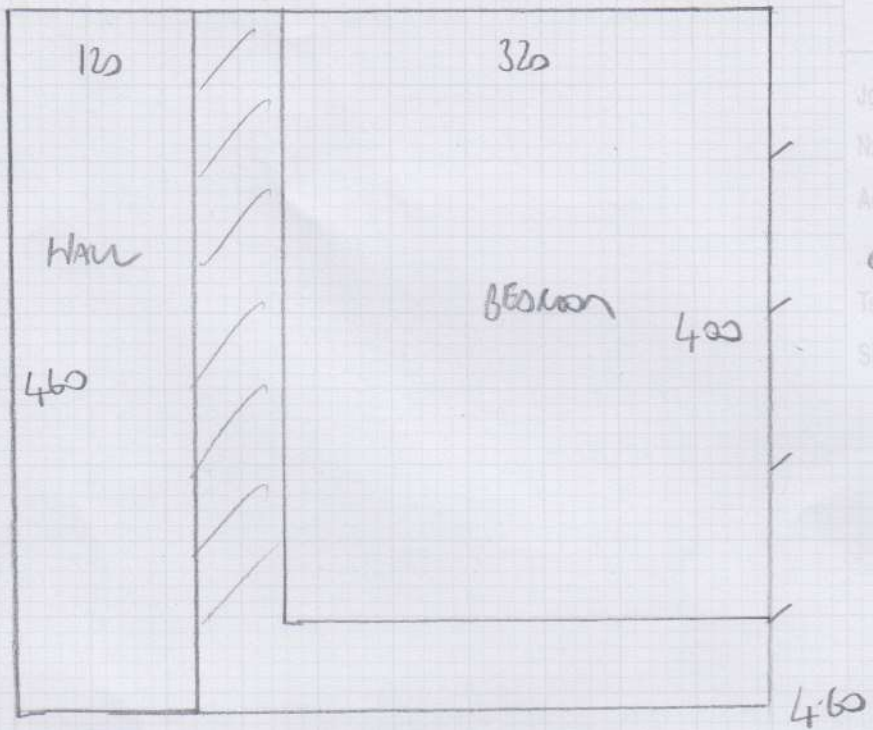

Job No: F26977
 Name: LEXUS LTD
 Address: FAT3 ST ENOCH
 CRESCENT SW5 9JT
 Tel:
 Sheets: 1 of 2

TRAMORE

4.60 PLAN
 5.20 LIVING ROOM
 9.80m x 5.00m = 49m²

(Katie)

Job No: ~~1234~~ F26977
Name: LEXUS LTD
CHRISTIE
Address: FAT 3 57 ENOLEY
CRESCENT SWS 9JT
Tel:
Sheet: 2 OF 2