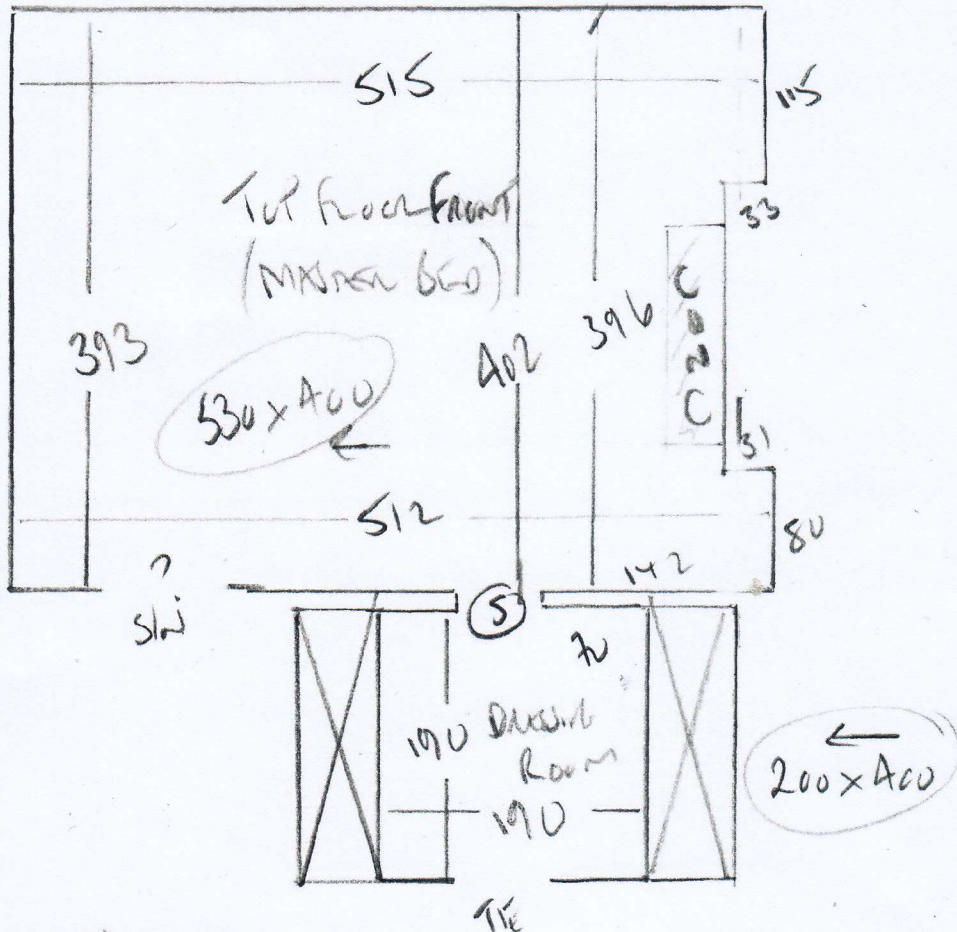

WOOD floors (chipboard)

NO walls

NO furniture

BARS? (EXISTING ONES ARE ANCO)

Blower F26989
~~516~~ 59 SHAWING S1
SW3 46A

1 - 1.

Summary (figure)

Color to confirm

TOP front BED	530 x 400
DRESSING ROOM	200 x 400
REAR BED	260 x 400
	<u>990 x 400</u>

39.60m²