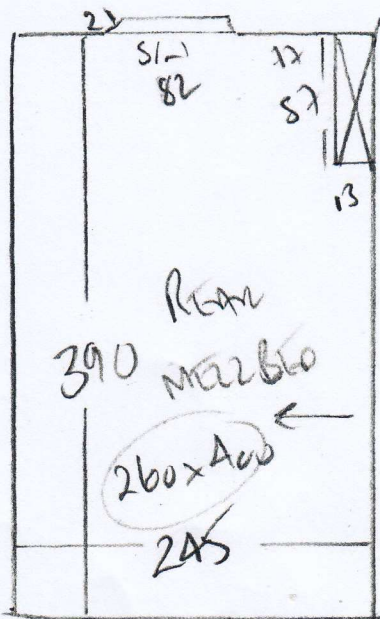

WOOD floors (chipboard)

NO walls

NO furniture

BARS? (EXISTING ONES ARE ANCO)

Blower F26989
~~516~~ 59 SHAWING S1
SW3 46A

1 - 1.

Summary (figure)

Color to confirm

TOP front BED	530 x 400
DRESSING ROOM	200 x 400
REAR BED	260 x 400
	<u>990 x 400</u>

39.60m²