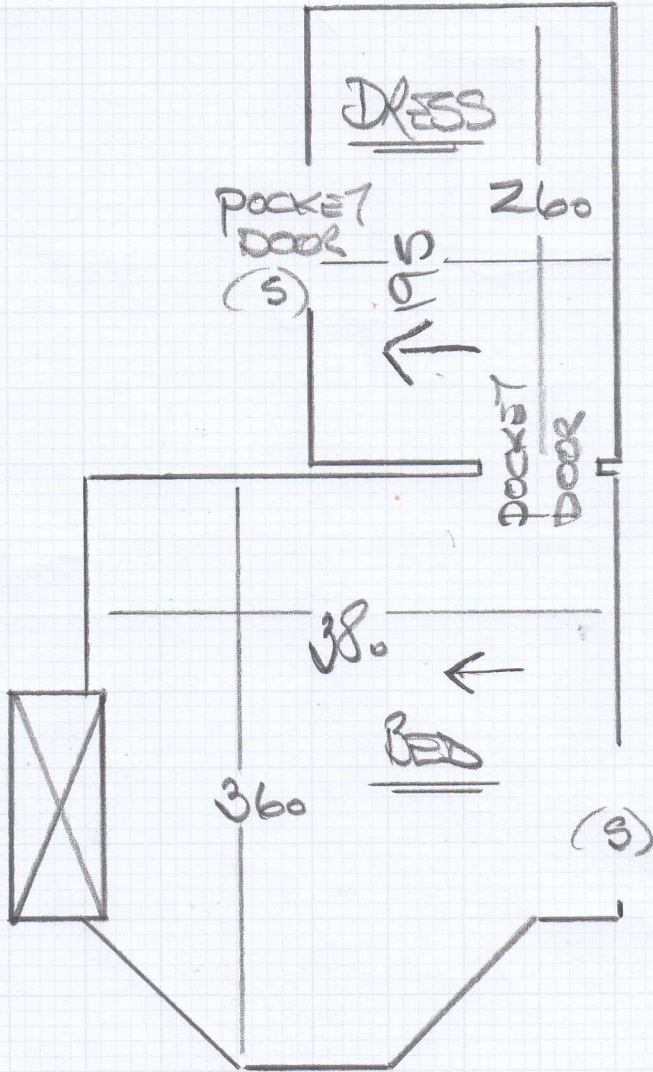

BASEMENT  
FLAT

mrcarpet  
Job No: F26991  
Name: MOWIE  
Address: 55 B ADDISON  
GARDENS  
Tel: W14 0DP  
Sheet: 1 of 1

2.10 x 4.

3.95 x 4.

LATEX SCREENED  
FIRST DAY