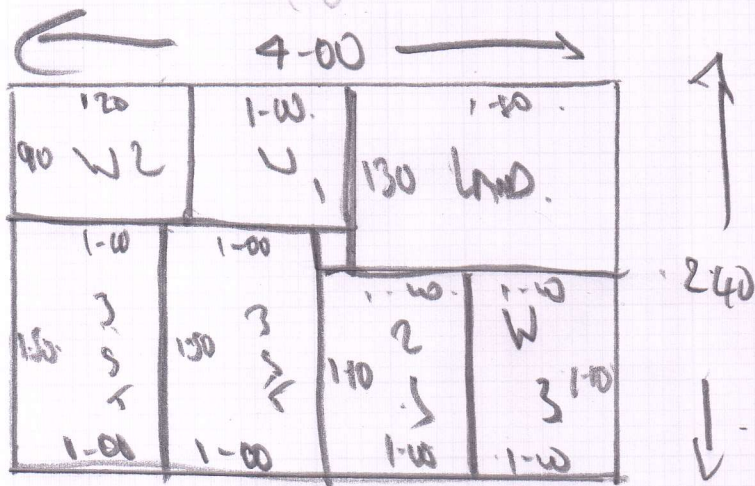

Quote 2

mrcarpets
 Job No: F 27000
 Name: SHANTANU LAL
 Address: S USBURNE MANS
 SE & 1LR
 Tel:
 Sheet: 1 of 2

- Do 1 420x4
- Do 2 245x4
- CUT PLY 240x4

9.05 x 4.36.20⁰
 SUPER STAINFREE MUST FOG.

QUOTE 2
 2 Bedrooms LINDOY + SIMS

Quote 1
 420x4
 245x4
 240x4
 245x4 3180⁰

Job No: SF27000
 Name: SHERATON LAW
 Address: 5 USBORNE MENS
 Tel: SEP 14R
 Sheet: 2 of 2

- ① 90x63
- ② 110x74
- ③ 74x70

W1 + 2
 NEED ATTENTION