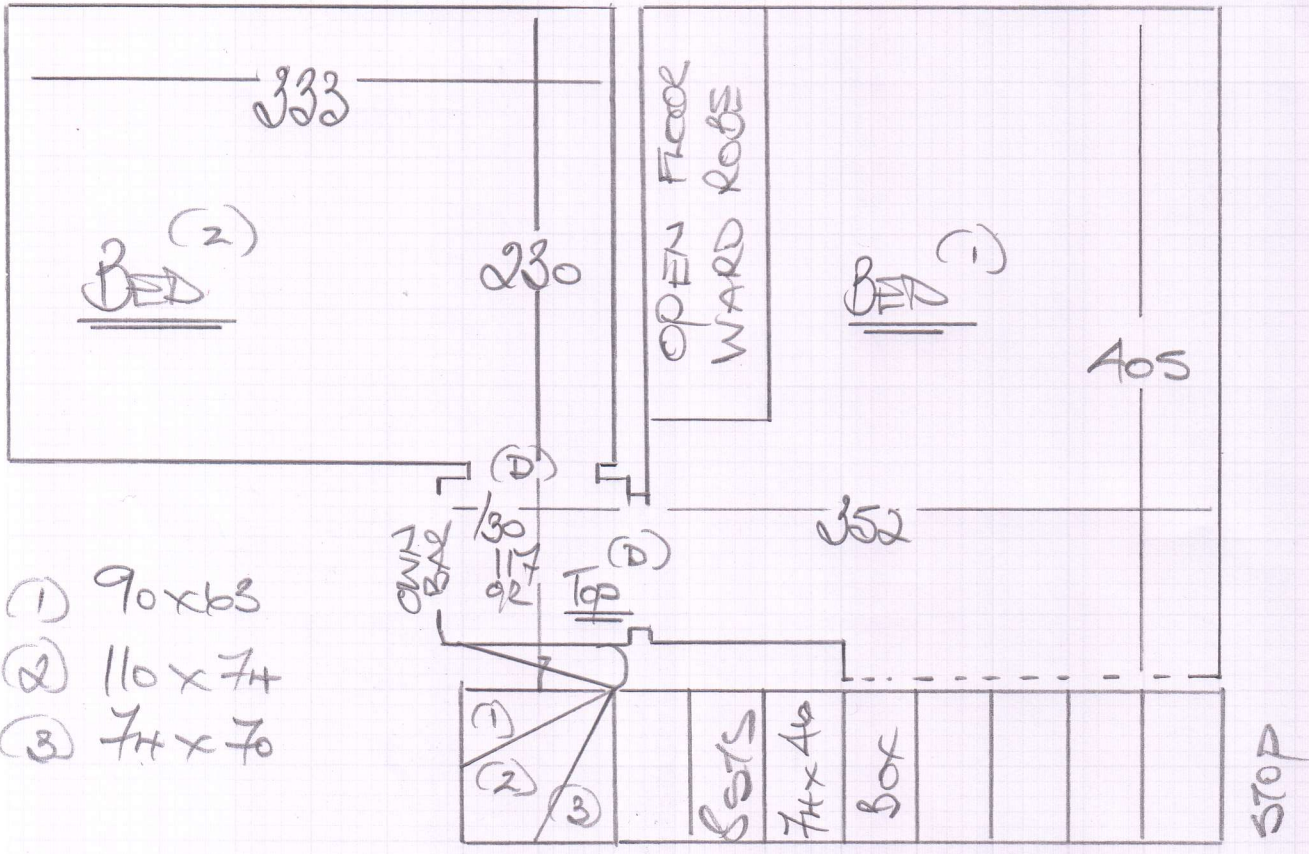

Quote 2

mrcarpets
 Job No: F 27000
 Name: SHANTANU LAL
 Address: S USBURNE MANS
 SE & 1LR
 Tel:
 Sheet: 1 of 2

- Do 1 420x4
- Do 2 245x4
- CUT PLY 240x4

9.05 x 4.36.20⁰
 SUPER STAINFREE MUST FOG.

QUOTE 2
 2 Bedrooms LINDOY + SIMS

Quote 1
 420x4
 245x4
 240x4
 245x4 3180⁰

Job No: SF27000
 Name: SHERATON LAW
 Address: 5 USBORNE MENS
 Tel: SEP 14R
 Sheet: 2 of 2

- ① 90x63
- ② 110x74
- ③ 74x70

W1 + 2
 NEED ATTENTION