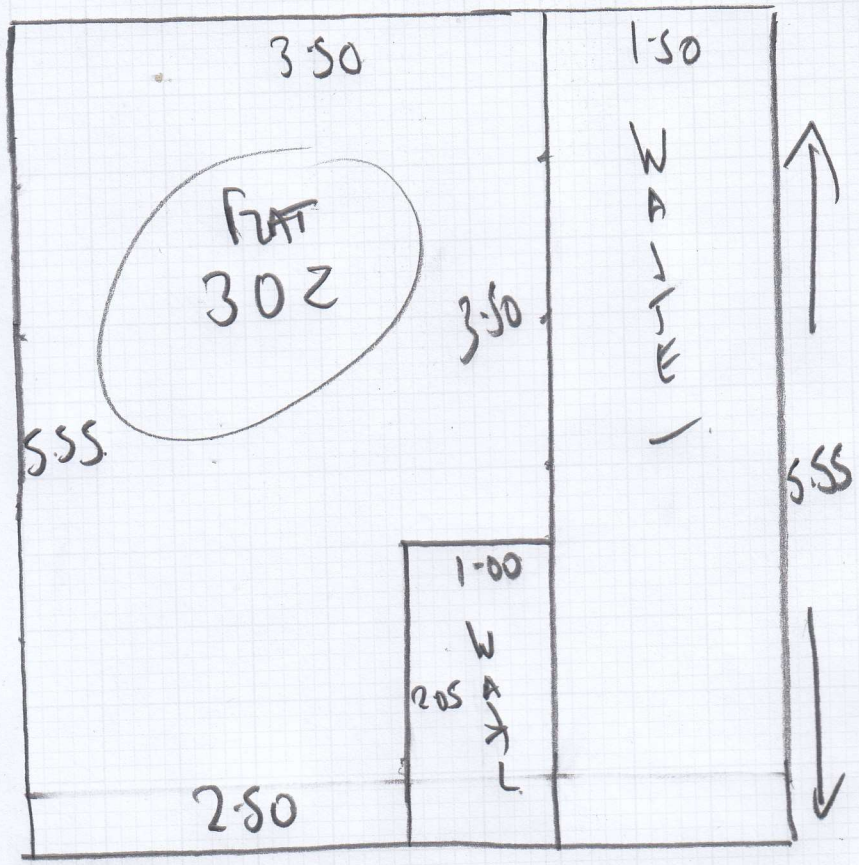

Job No: F 27003  
 Name: SUPERCITY  
 Address: FLAT 302  
 27 MOUNT PLACE  
 Tel: SWS 9NB  
 Sheet: of:

1-1

ARABICA Tiles  
 5.55 x 4