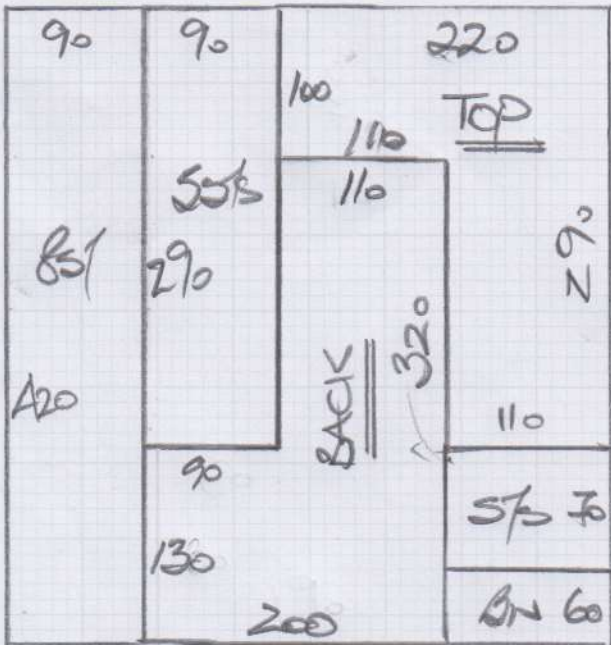

Job No: R21004
 Name: BARTLEY
 Address: 29 ATLANTA ST
 Tel: SW6 6TU
 Sheet: 1 OF 2

420x450

CAMEL 190

OWN DOORBARS

Job No: R27004
 Name: BARTNEY
 Address: 29 ADALANTA ST
 Tel: 306 6TU
 Sheet: 2 of 2

* IN / 100x50