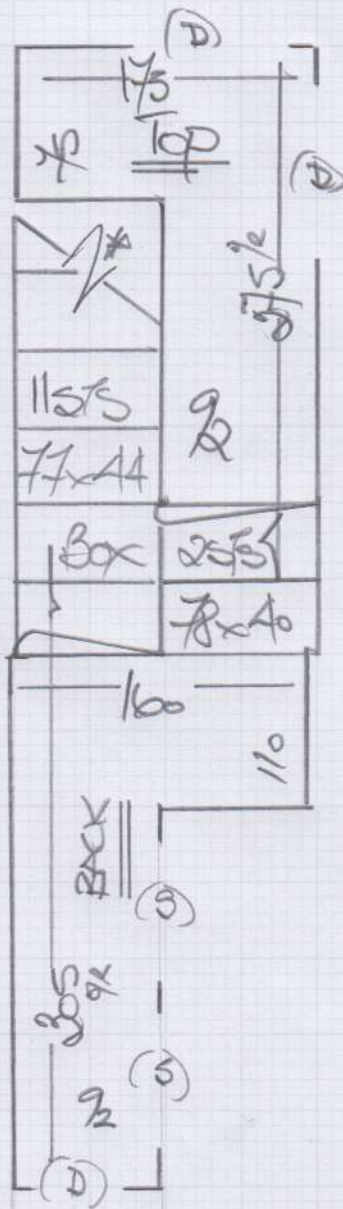

Job No: R21004
 Name: BARTLEY
 Address: 29 ATLANTA ST
 Tel: SW6 6TU
 Sheet: 1 OF 2

420x450

CAMEL 190

OWN DOORBARS

Job No: R27004
 Name: BARTNEY
 Address: 29 ADALANTA ST
 Tel: 306 6TU
 Sheet: 2 of 2

* IN / 100x50