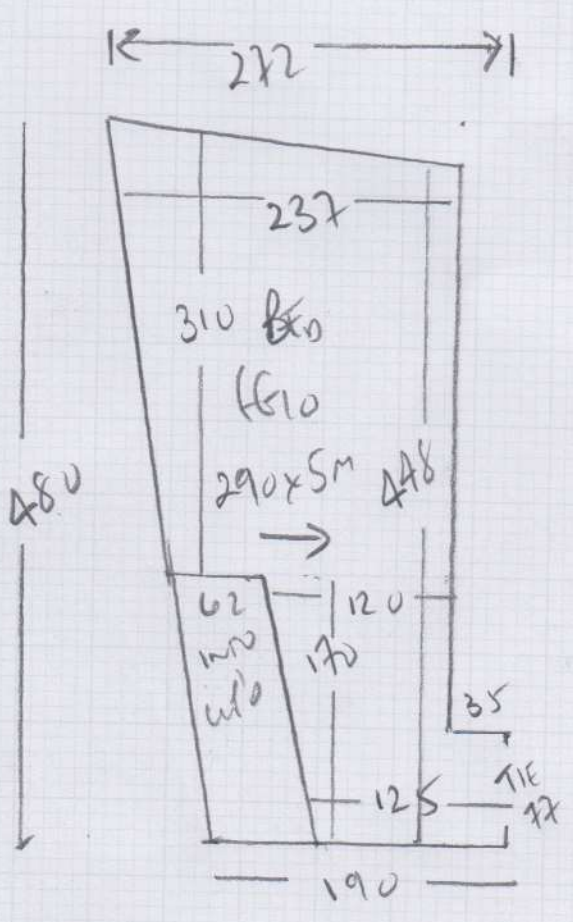

jmrcarpet
 Job No: F26985
 Name: TOYNBEE-HUMES
 Address: Flat 3 (Ground floor)
 111 SINCLAIR ROAD
 Tel: W14 0NP
 Sheet: 1 OF 1

ENTRANCE IS IN BAINSBOROUGH RD

Bedroom
TWO PART
Colour T10 900
290 x 500

4.50m²