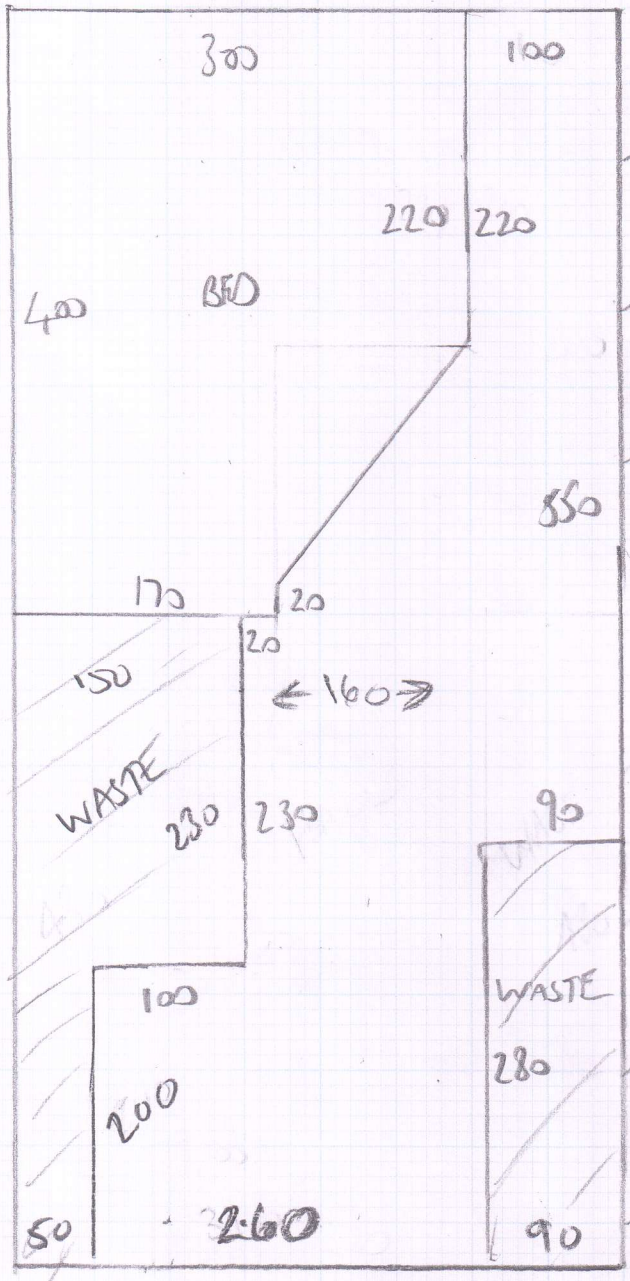

Job No: E 27017
 Name: MADDOCKS
 Address: GIFFE 642 FULHAM
 RD SWB STR
 Tel:
 Sheet: 1 of 2

TARAGONIA
 Column 170

830 x 400 M
 00 3.35 x 4 M

Tralce (19510) -

Wheatfield oak - 2163

Job No: F2707
 Name: MASSODOS
 Address: GROUND FLOOR PLAN
 642 FULHAM RD SW6 SRT
 Tel:
 Sheet: 2 of 2

TRALEE
 830 x 4 B/C
 335 x 4 B/D
 SRT.

KITCHEN 3.70 x 3.00M
 BATHROOM 2.30 x 2.00M

LIVING ROOM SANDS FLOORBOARDS