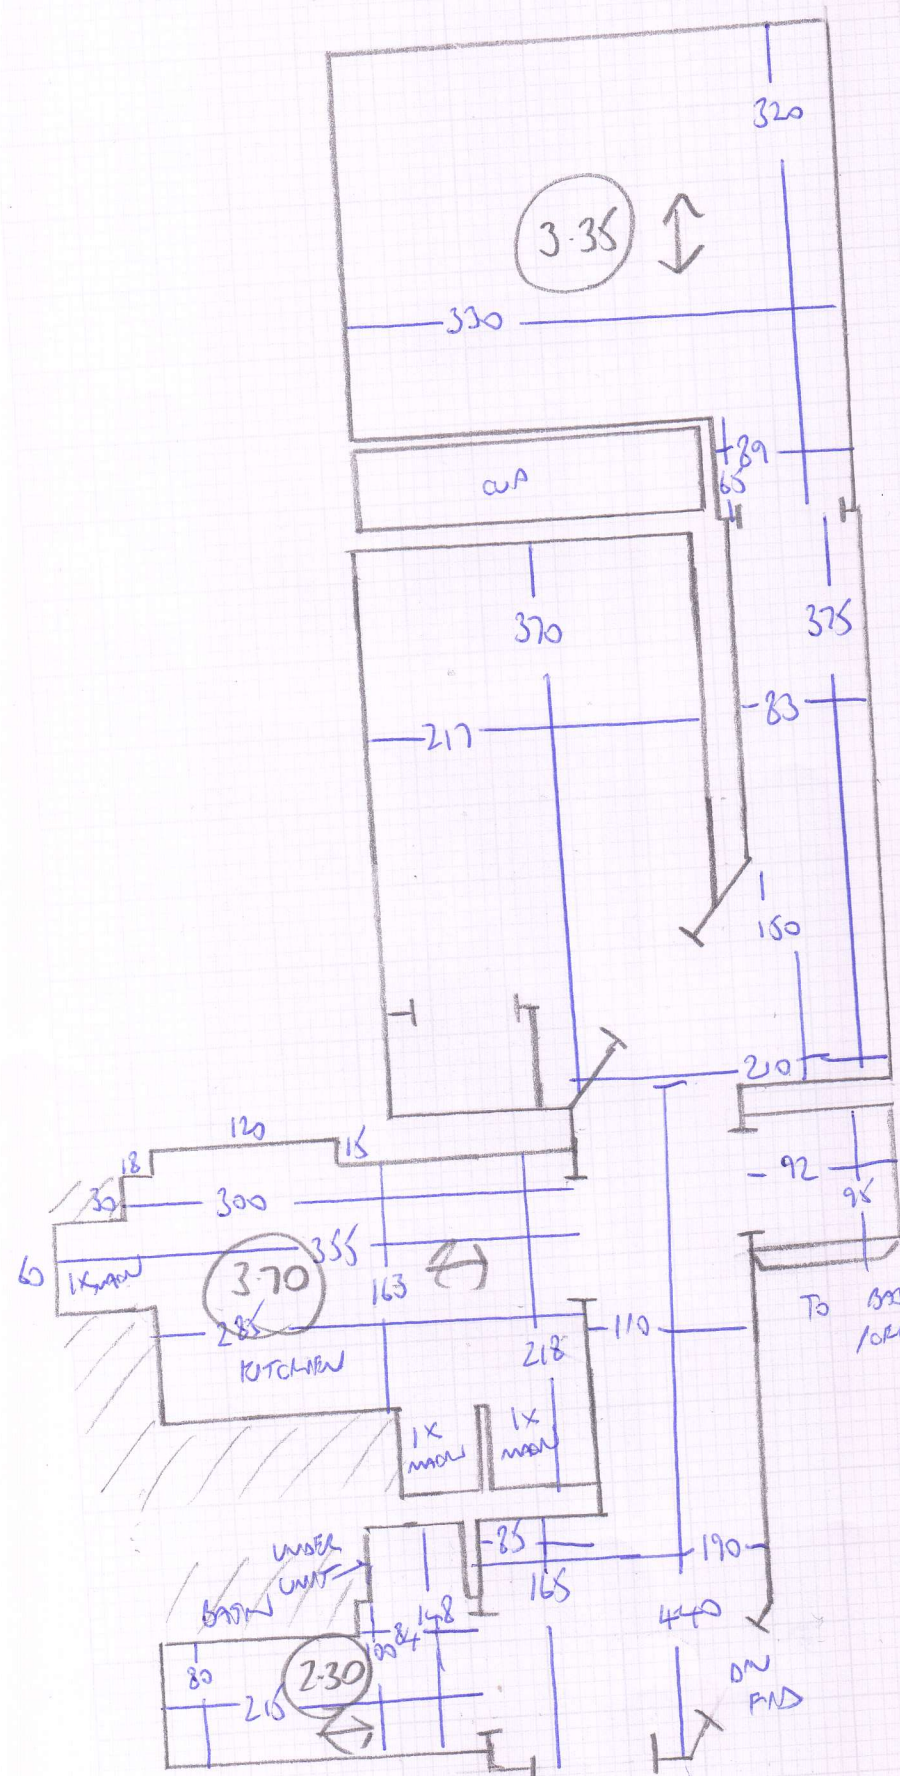

Job No: E 27017
 Name: MADDOCKS
 Address: GIFFE 642 FULHAM
 RD SWB STR
 Tel:
 Sheet: 1 of 2

TARAGONIA
 Column 170

830 x 400 M
 00 3.35 x 4 M

Tralce (19510) -

Wheatfield oak - 2163

Job No: F2707
 Name: MASSODOS
 Address: GROUND FLOOR PLAN
 642 FULHAM RD SW6 SRT
 Tel:
 Sheet: 2 of 2

TRALEE
 830 x 4 B/C
 335 x 4 B/D
 SRT.

KITCHEN 3.70 x 3.00M
 BATHROOM 2.30 x 2.00M

LIVING ROOM SANDS FLOORBOARDS