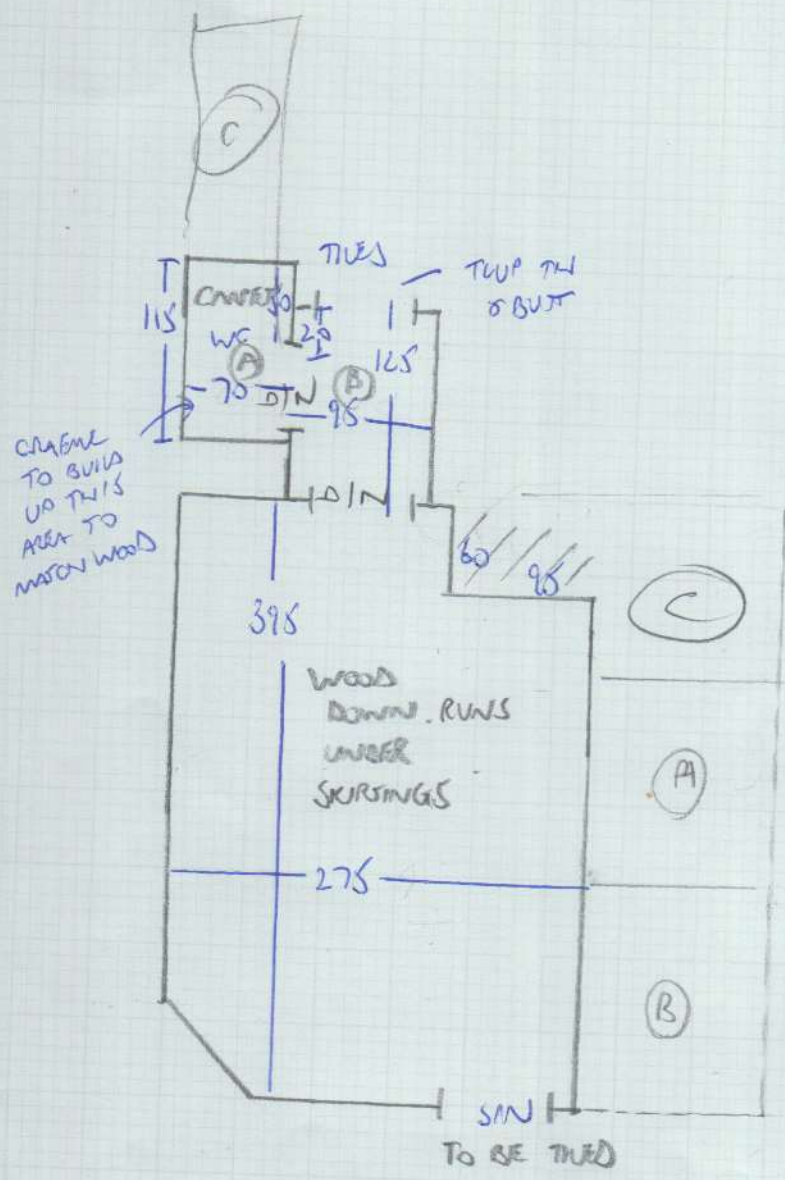

Job No: F27020
 Name: CREATIVE CONCEPTS
 Address: 21 CROOKHAM ROAD
 SW6 4EG
 Tel:
 Sheet: 1 OF 1

IN WC
 565 x 600
 STAR TWIST
 ELITE 241
 4.10 x 4.00
 = 16.4m²
 WITH ON'S

FID MAT 177 x 174
 (COULD DO WITH CHANGING)
 +
 780 x 820
 177 x 174