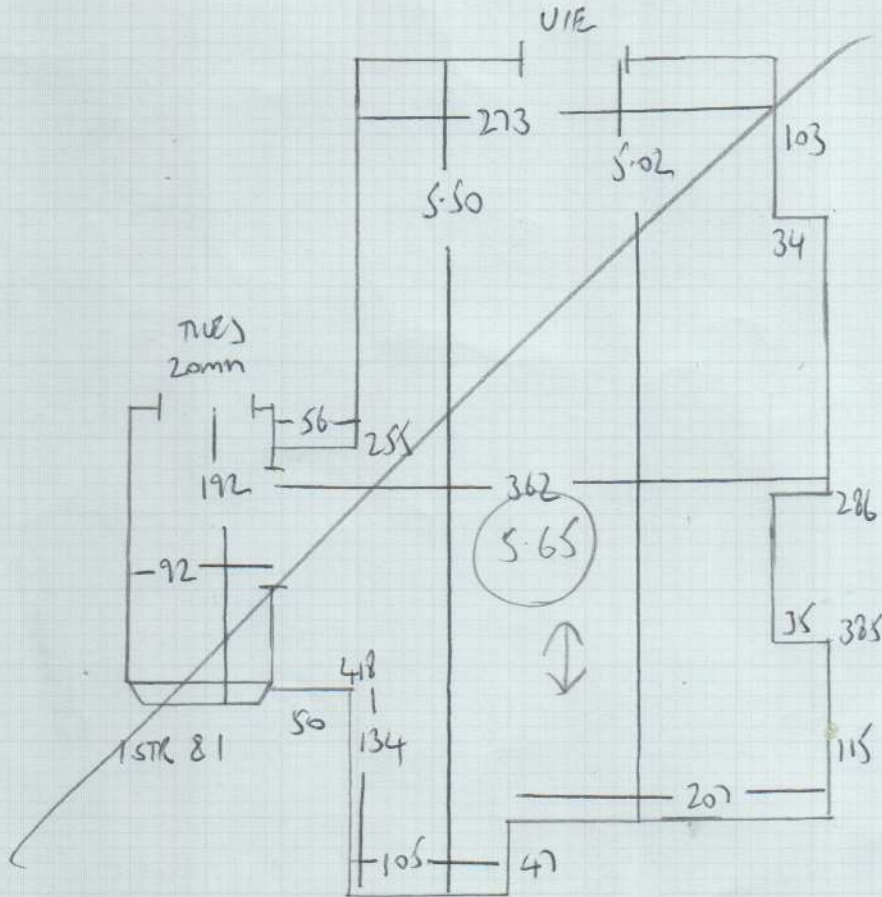

Job No: F27036
 Name: BELLA
 Address: 110 WARD AVENUE
 SW6 6RD
 Tel: 1 1
 Sheet: 1 of 1

TOP FLOOR

TRIVERTON 914
 5.65x5

Fitted

RISER 77x15
 13 STRS .77
 BN 97x45 *
 FIF

RISER 76x22
 14 STRS .86 *
 GIF

CLOSE COVER
 STAIRS *

DEVONIAN DRAKE

115	95	95	95
6 STRS	7 STRS	7 STRS	7 STRS
290	350	350	350
60 BN	R	R	R

UP TO 60cm RUMBLE 3.50
 (WHEELING COVER 41)