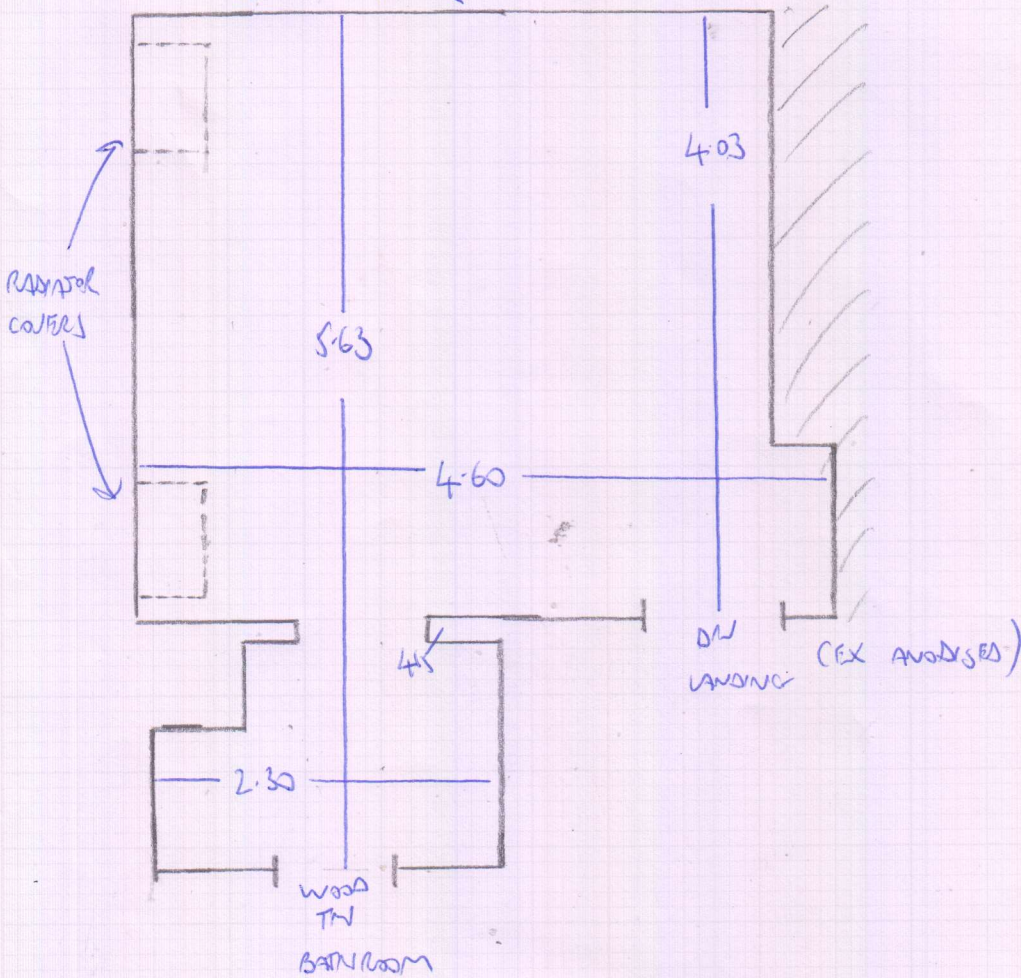

TOP FLOOR

mrcarpets

Job No: F27052
 Name: REES
 Address: 21 MAXWELL SQUARE
 SW3 4EY
 Tel:
 Sheet: 1 2

PRESTIGE
 MAGNOLIA

SECOND FLOOR

Job No: F27052
Name: REES
Address: 21 MARKHAM SQUARE
SW3 4ET
Tel:
Sheet: 2

7.60 CIP
3.65 TOP BED

11.25m x 5.00m = 56.25m²

PRETTIGE MANOHA