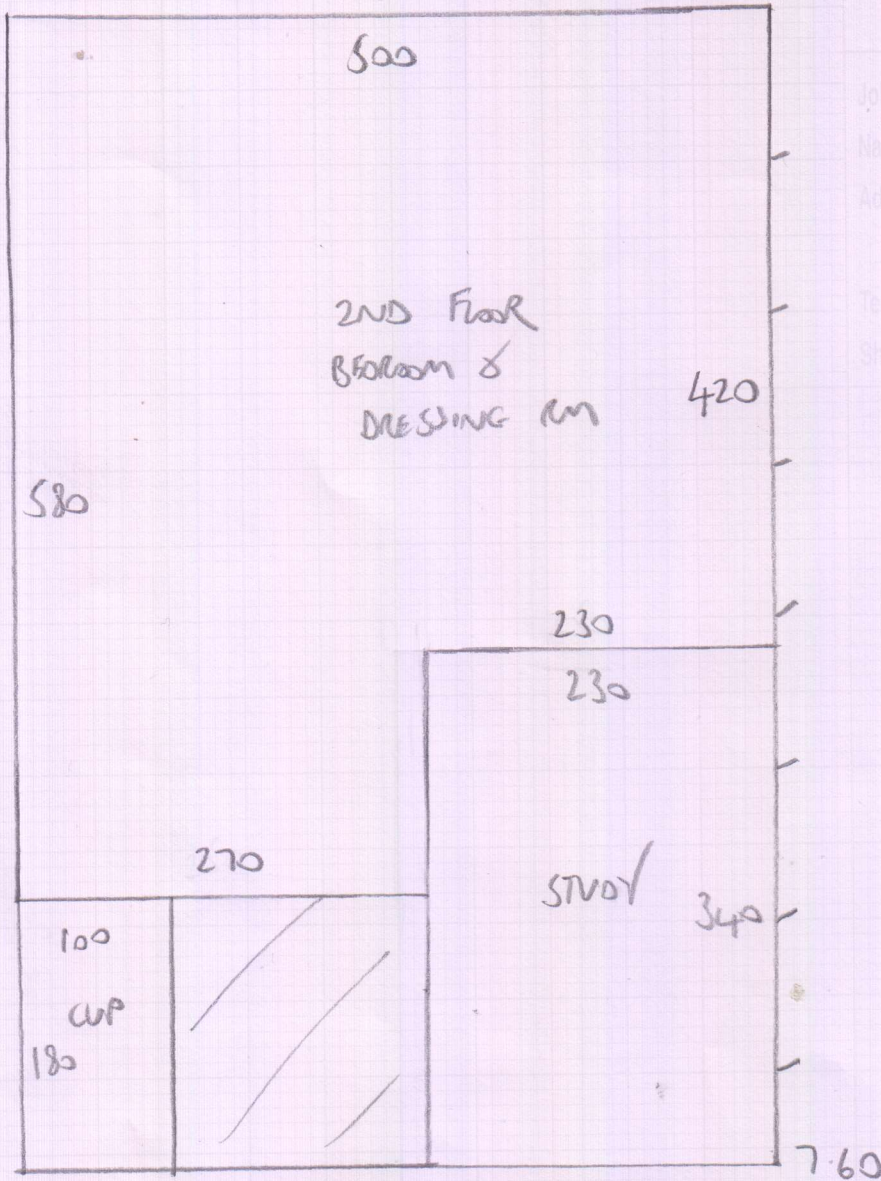

TOP FLOOR

mrcarpets

Job No: F27052
 Name: REES
 Address: 21 MAXWELL SQUARE
 SW3 4EY
 Tel:
 Sheet: 1 2

PRESTIGE
 MAGNOLIA

SECOND FLOOR

Job No: F27052
Name: REES
Address: 21 MARKHAM SQUARE
SW3 4ET
Tel:
Sheet: 2

7.60 CIP
3.65 TOP BED

11.25m x 5.00m = 56.25m²

PRETTIGE MANOHA