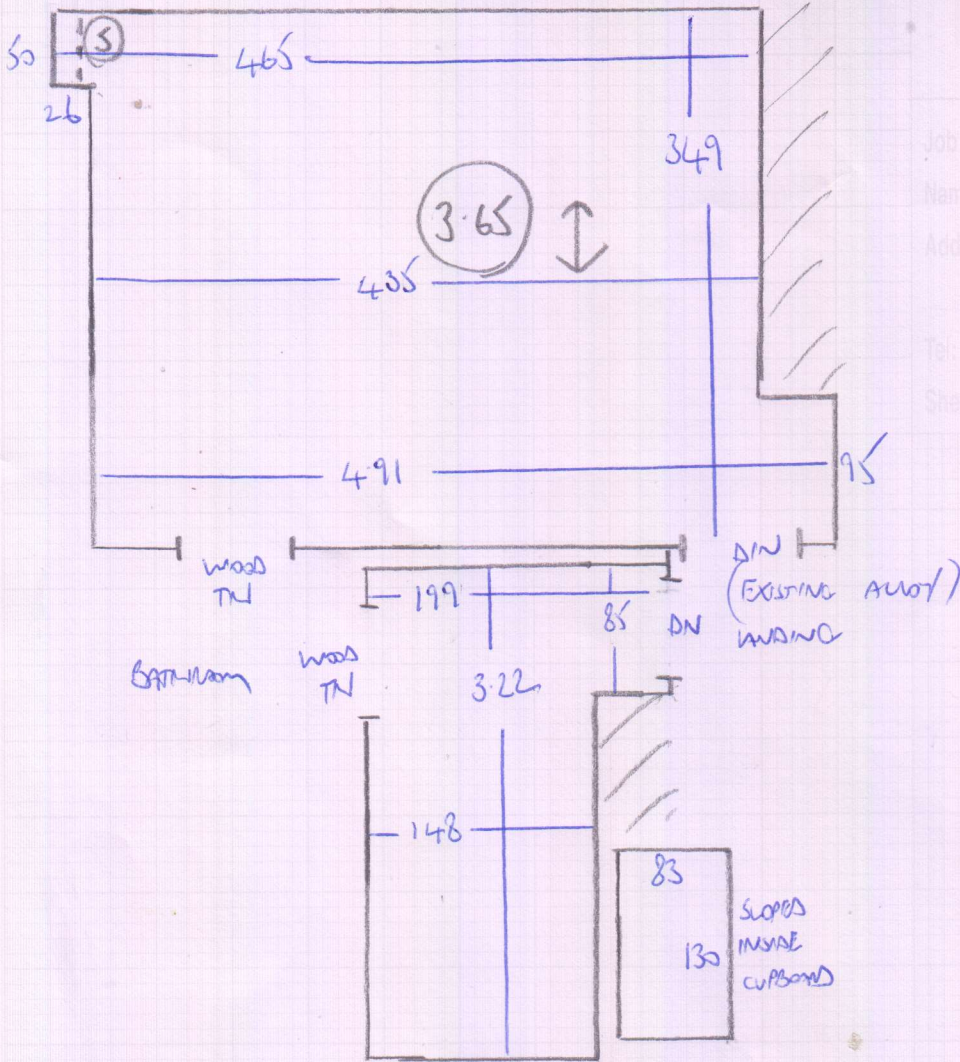

TOP FLOOR

mrcarpets

Job No: F27052
 Name: REES
 Address: 21 MAXWELL SQUARE
 SW3 4EY
 Tel:
 Sheet: 1 2

PRESTIGE
 MAGNOLIA

SECOND FLOOR

Job No: F27052
Name: REES
Address: 21 MARKHAM SQUARE
SW3 4ET
Tel:
Sheet: 2

7.60 CIP
3.65 TOP BED

11.25m x 5.00m = 56.25m²

PRETTIGE MANOHA