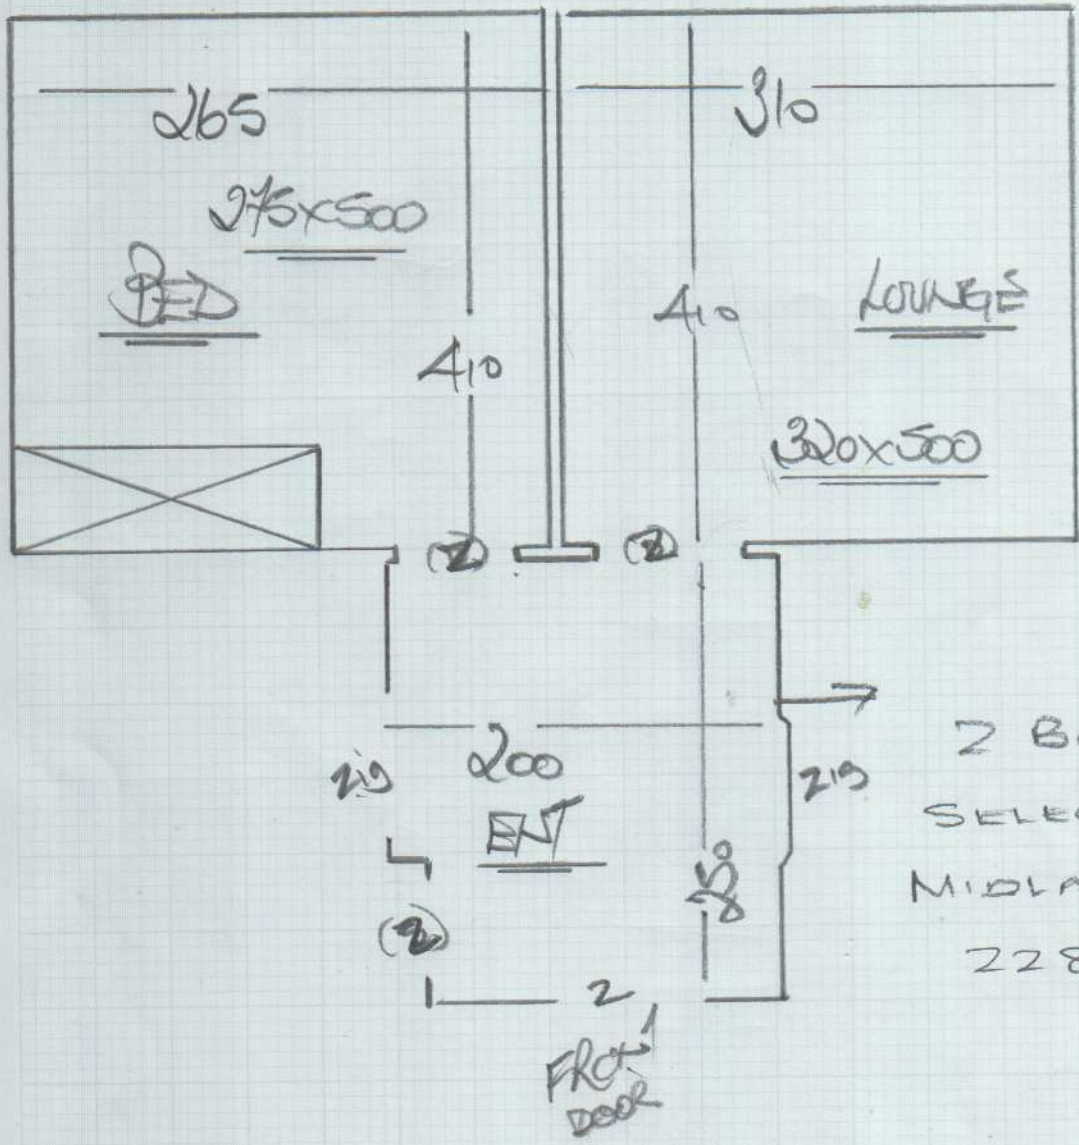

SAVOY KHAKI

2.75 x SMTR

3.20 x SMTR

* CUT DOWN TO 4-30 WIDTH *

Job No: R27054
Name: SOMERVILLE
Address: 66 NORTH BLOCK
5 CHICHELY ST
Tel: 521 7PN
Sheet: 1 OF 1

2 BOXES
SELECT
MIDLAND OAK
22821