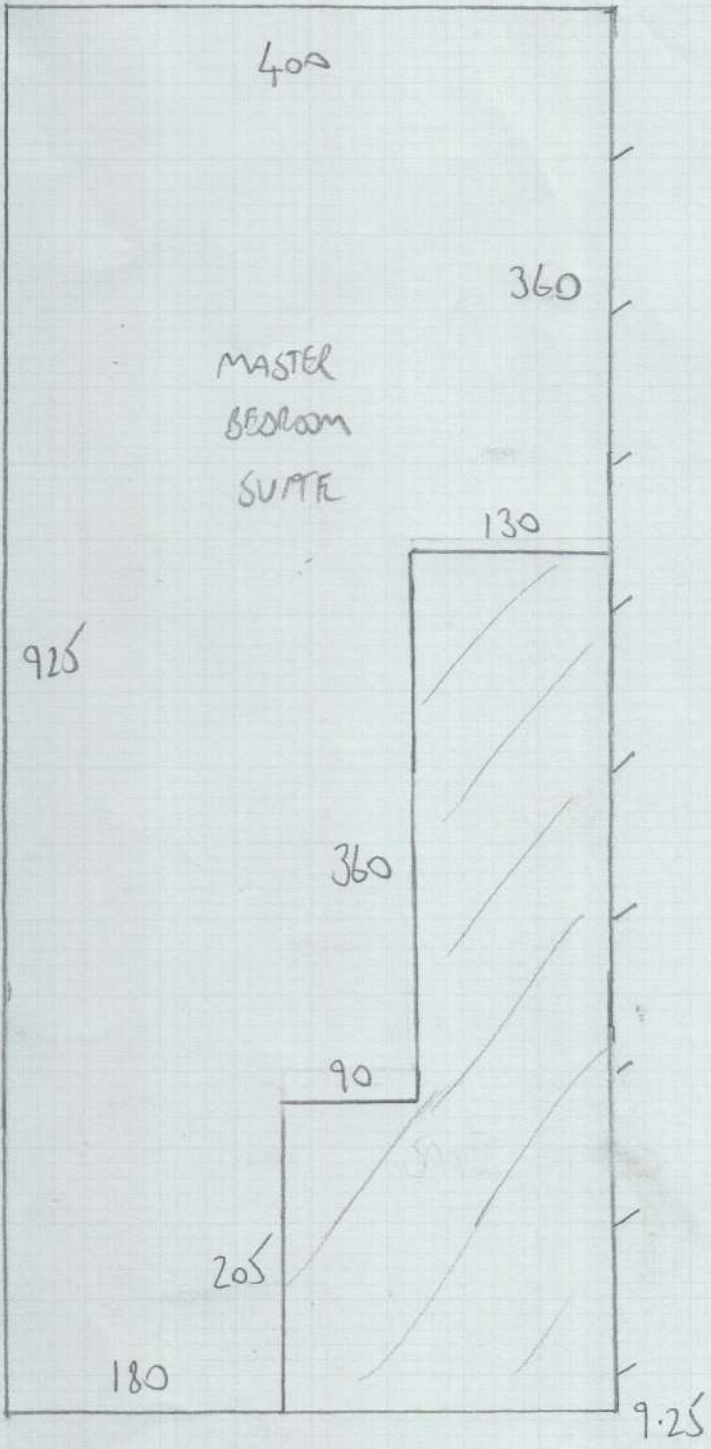

Job No: F27061
Name: ELSON
Address: 1 STERLING STREET
SW7 1HN

Bof 2

LULWORTH
LW29 (LIGHT TAUPE)

FIT COIR MATTING
1-49 x 78 CM

mircarpet
 Job No: F27061
 Name: ELSDON
 Address: 1 STERLING STREET
 SW7 1HN
 Tel:
 Sheet: 2 of 2

MASTER BEDROOM SUITE

← AUTOMATIC
DIM

9.25 x 4
 LULLWORTH
 LT 29 LIGHT TRAP

MAT 149 x 78
 INTO WEN
 BATHSTEP 82 x 37