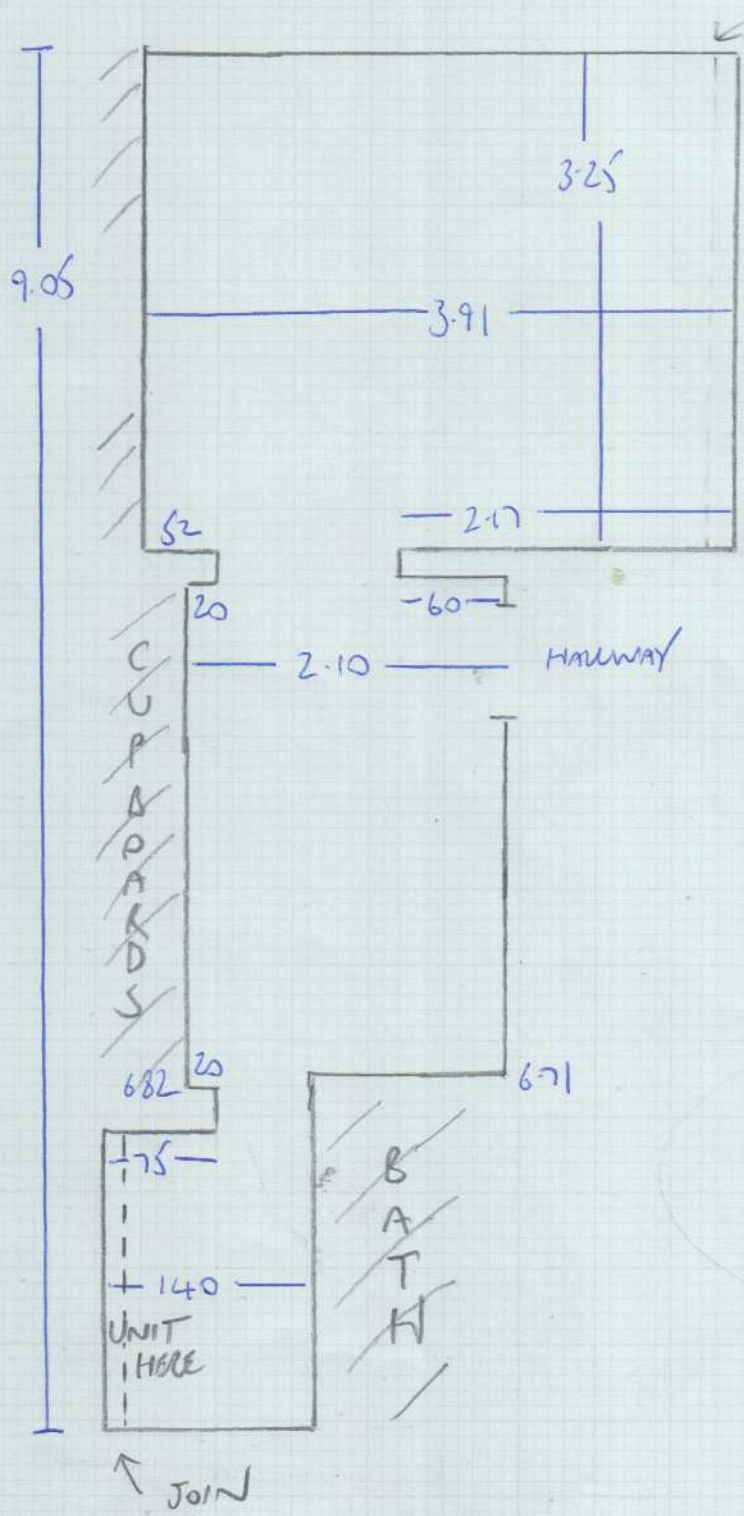

Job No: F27061
Name: ELSON
Address: 1 STERLING STREET
SW7 1HN

Bof 2

LULWORTH
LW29 (LIGHT TAUPE)

FIT COIR MATTING
1-49 x 78 CM

mircarpet
 Job No: F27061
 Name: ELSDON
 Address: 1 STERLING STREET
 SW7 1HN
 Tel:
 Sheet: 2 of 2

MASTER BEDROOM SUITE

← AUTOMATIC
DIM

9.25 x 4
 LULLWORTH
 LT 29 LIGHT TRAP

MAT 149 x 78
 INTO WEN
 BATHSTEP 82 x 37