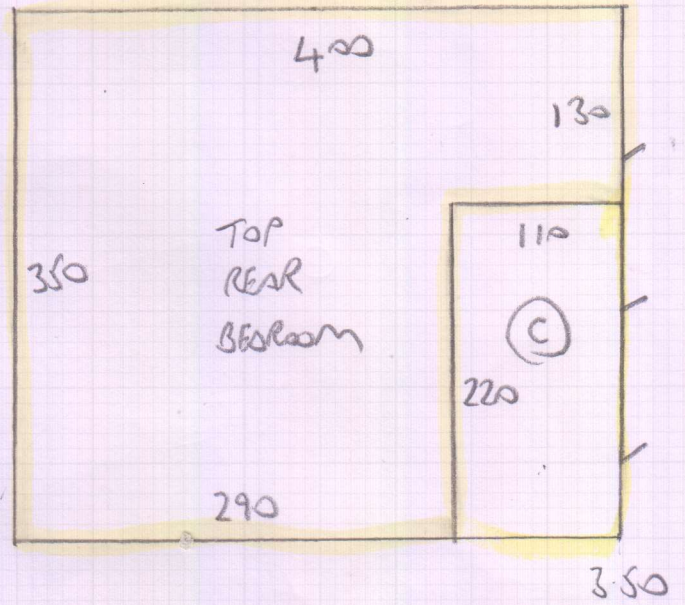

FIRST PHASE F1

mrcarpet  
 SPECIALTY FLOOR COVERINGS

Job No: F27067  
 Name: MUCKLOW  
 Address: 56 ST. MAUR ROAD  
 SW6 4DP  
 Tel: \_\_\_\_\_  
 Sheet: 1 of 4

10.30  
 3.50  
 13.80m x 4.00m

AREA R/S 106.