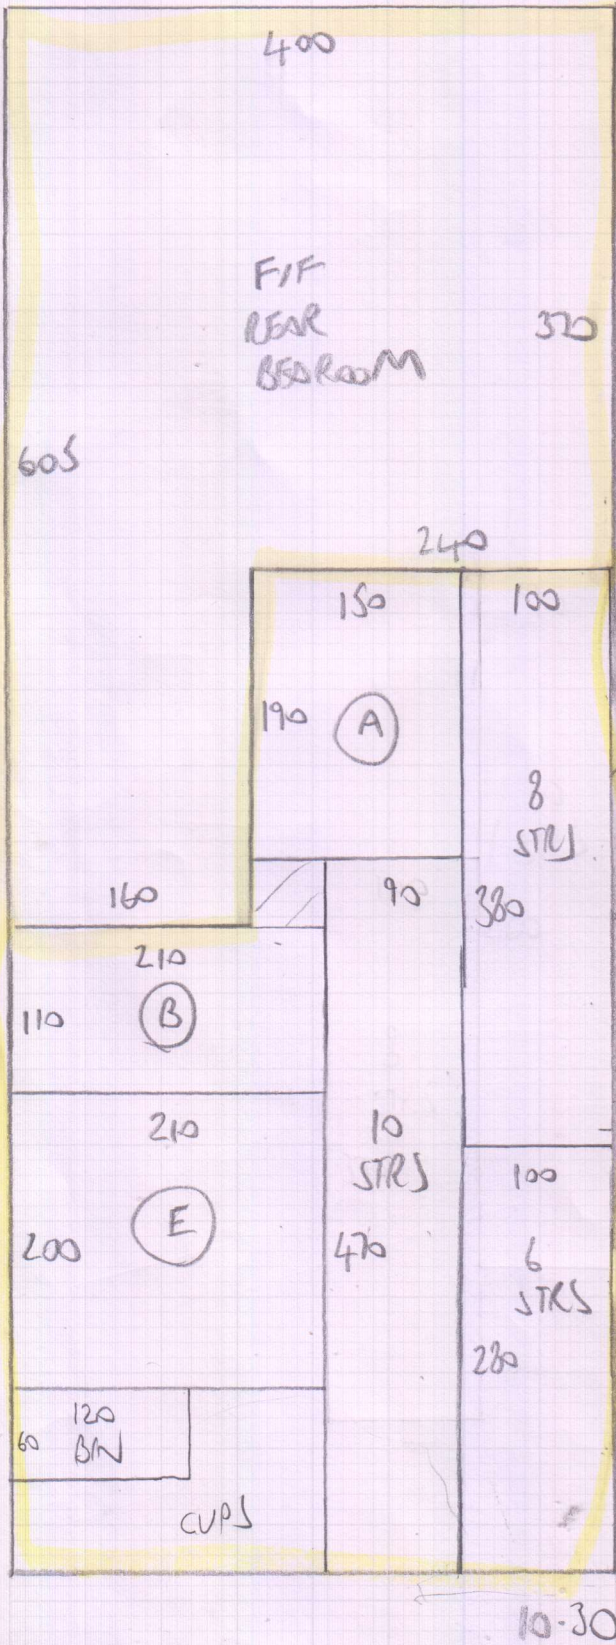

FIRST PHASE F1

mrcarpet  
 SPECIALTY FLOOR COVERINGS

Job No: F27067  
 Name: MUCKLOW  
 Address: 56 ST. MAUR ROAD  
 SW6 4DP  
 Tel: \_\_\_\_\_  
 Sheet: 1 of 4

10.30  
 3.50  
 13.80m x 4.00m

AREA R/S 106.