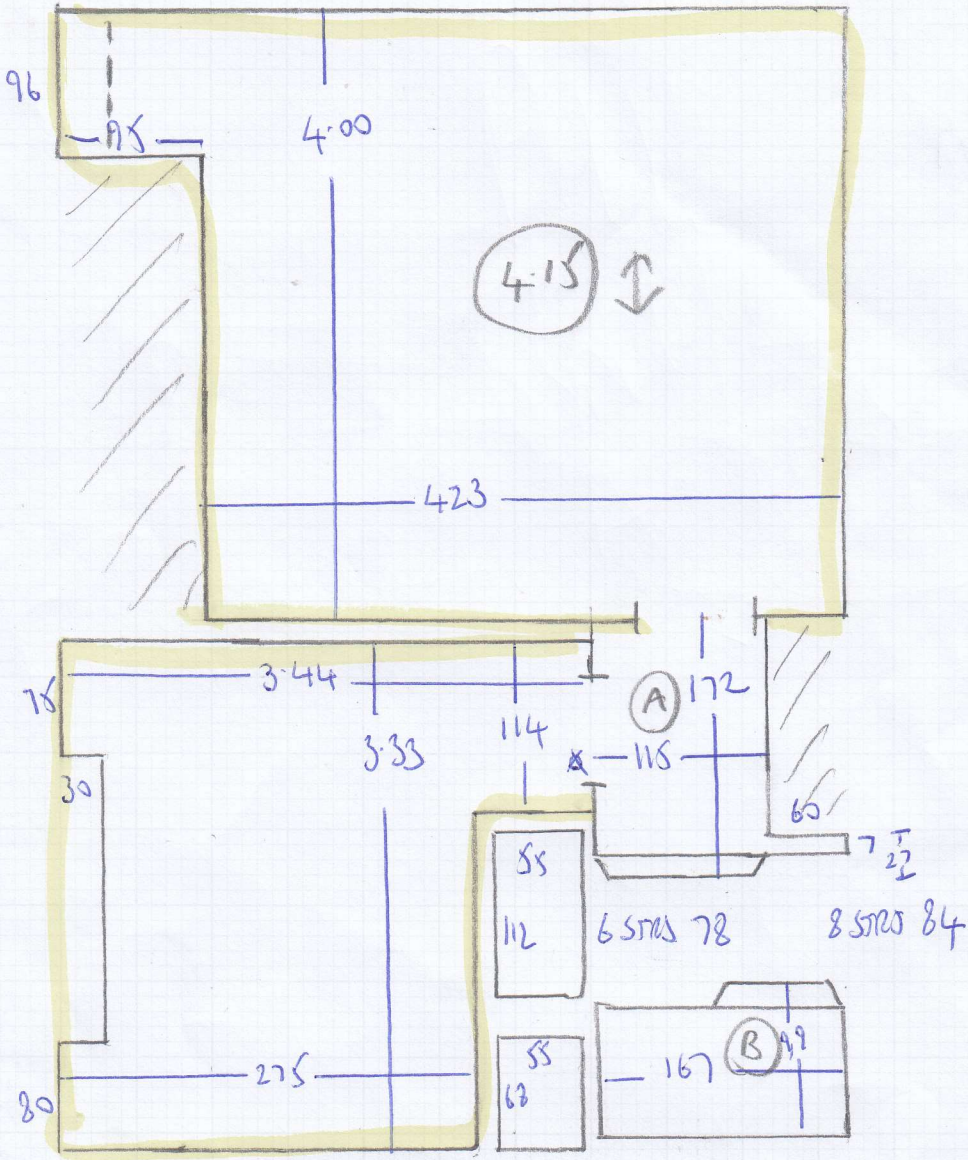

FIRST PHASE RT.

mrcarpets

Job No: F27067
Name: MUCKLOW
Address: 56 ST. MAUR ROAD
SW6 4DP

Tel:
Sheet: 4 4

Top Floor

BATHROOM

35mm
HICAP
TILES

First Floor Plan

mrcarpet
 Job No: F27067
 Name: MURKLOW
 Address: 56 ST MAUR ROAD
 SW6 40P
 Tel:
 Sheet: 2 of 4

4.40
4.15
2.50

11.05m x 5.00m = 55.25m

AREA RB. 106

F45 Prime 111

mrcarpets

Job No: F27067
Name: MUCKLOW
Address: 56 ST. MARK ROAD
SW6 4DP

Tel:
Sheet: 3 4

FIRST FLOOR

GIF
BN 100x45
10 STRS 78

FIRST PHASE FIT.

mrcarpet

Job No: F27067
Name: MUCKLOW
Address: 56 ST. MAUR ROAD
SW6 4DP

Tel:
Sheet: 4 4

Top Floor

BATHROOM

35mm HIGH TRUS