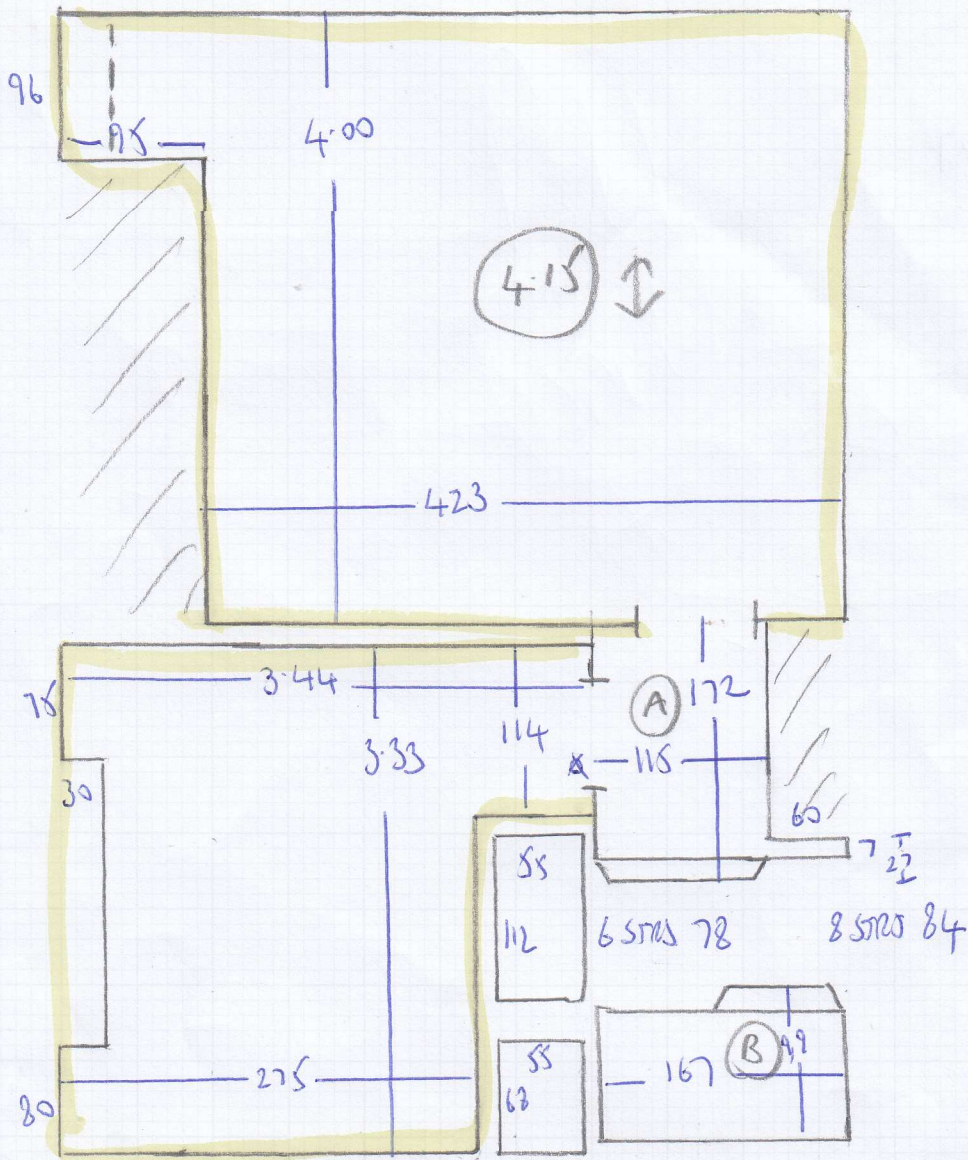

mrcarpet
 Job No: F27067
 Name: MURKLOW
 Address: 56 ST MAUR ROAD
 SW6 40P
 Tel:
 Sheet: 2 of 4

4.40
4.15
2.50

11.05m x 5.00m = 55.25m

AREA RB. 106

F45 Prime 111

mrcarpets

Job No: F27067
Name: MUCKLOW
Address: 56 ST. MARK ROAD
SW6 4DP

Tel:
Sheet: 3 4

FIRST FLOOR

GIF
BN 100x45
10 STRS 78

FIRST PHASE FIT.

mrcarpet

Job No: F27067
Name: MUCKLOW
Address: 56 ST. MAUR ROAD
SW6 4DP

Tel:
Sheet: 4 4

Top Floor