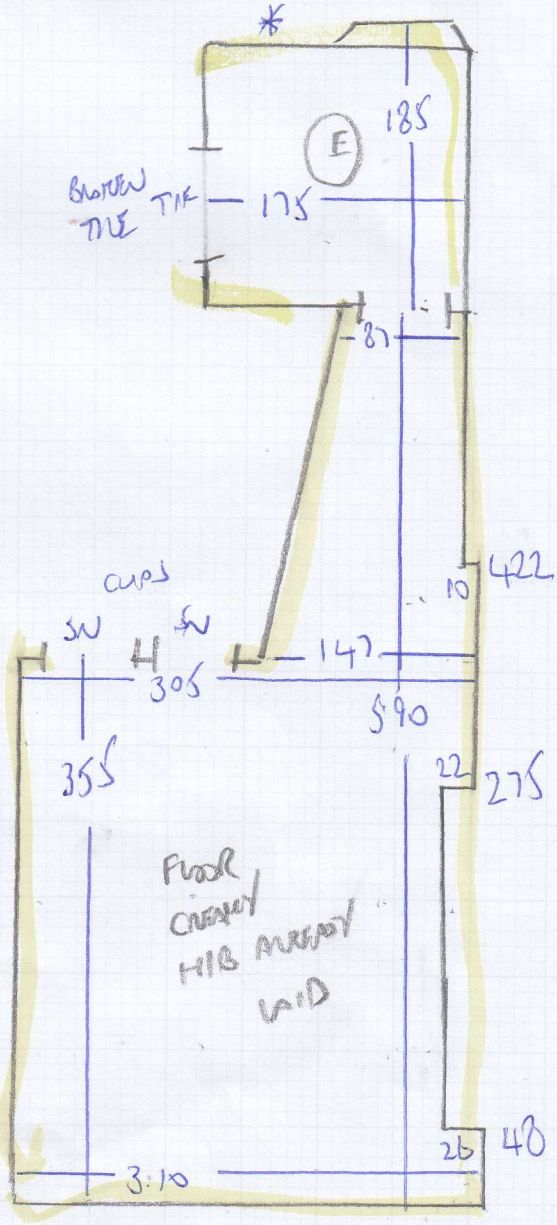

FIRST PHASE RT.

mrcarpets

Job No: F27067
Name: MUCKLOW
Address: 56 ST. MAUR ROAD
SW6 4DP

Tel:
Sheet: 4 4

Top Floor

BATHROOM

35mm
HICAP
TILES

First Floor Plan

mrcarpet
 Job No: F27067
 Name: MURKLOW
 Address: 56 ST MAUR ROAD
 SW6 40P
 Tel:
 Sheet: 2 of 4

4.40
4.15
2.50

11.05m x 5.00m = 55.25m

AREA RB. 106

F45 Prime 111

mrcarpets

Job No: F27067
Name: MUCKLOW
Address: 56 ST. MARK ROAD
SW6 4DP

Tel:
Sheet: 3 4

FIRST FLOOR

GIF
BN 100x45
10 STRS 78

FIRST PHASE FIT.

mrcarpet

Job No: F27067
Name: MUCKLOW
Address: 56 ST. MAUR ROAD
SW6 4DP

Tel:
Sheet: 4 4

Top Floor