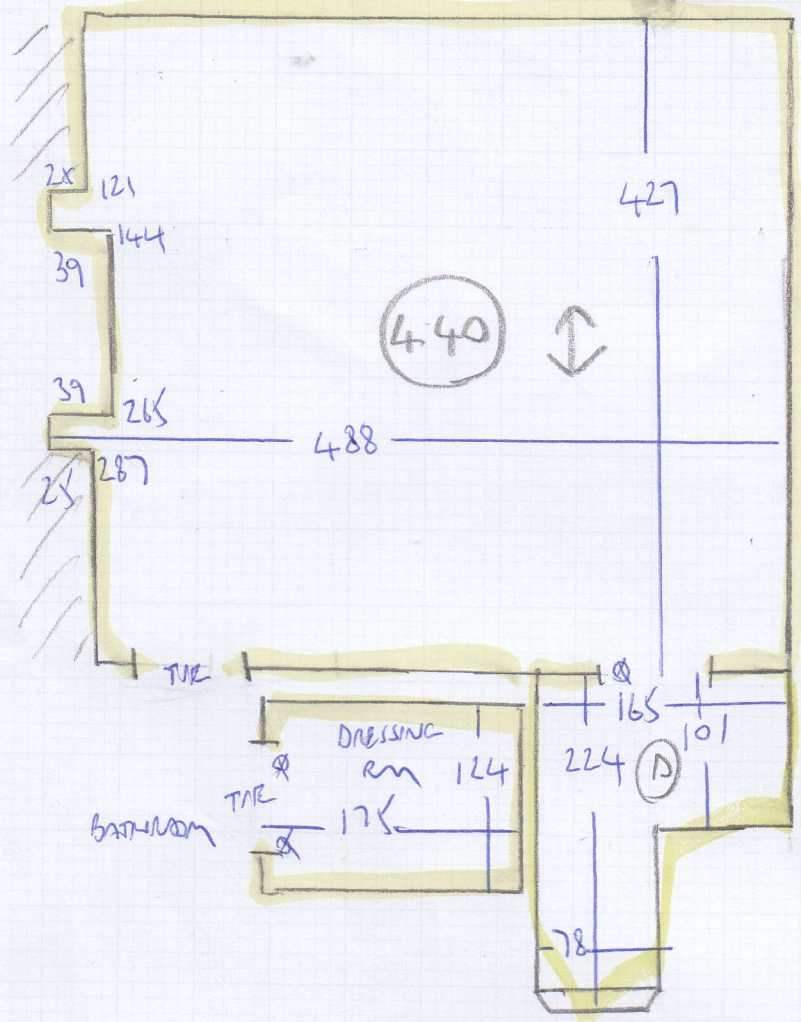

FIRST PHASE RT.

mrcarpets

Job No: F27067
Name: MUCKLOW
Address: 56 ST. MAUR ROAD
SW6 4DP

Tel:
Sheet: 4 4

Top Floor

BATHROOM

35mm
HICAP
TILES

First Floor Plan

mrcarpet
 Job No: F27067
 Name: MURKLOW
 Address: 56 ST MAUR ROAD
 SW6 40P
 Tel:
 Sheet: 2 of 4

4.40
4.15
2.50

11.05m x 5.00m = 55.25m

AREA RB. 106

F45 Prime 111

mrcarpets

Job No: F27067
Name: MUCKLOW
Address: 56 ST. MARK ROAD
SW6 4DP

Tel:
Sheet: 3 4

FIRST FLOOR

GIF
BN 100x45
10 STRS 78

FIRST PHASE FIT.

mrcarpet

Job No: F27067
Name: MUCKLOW
Address: 56 ST. MAUR ROAD
SW6 4DP

Tel:
Sheet: 4 4

Top Floor