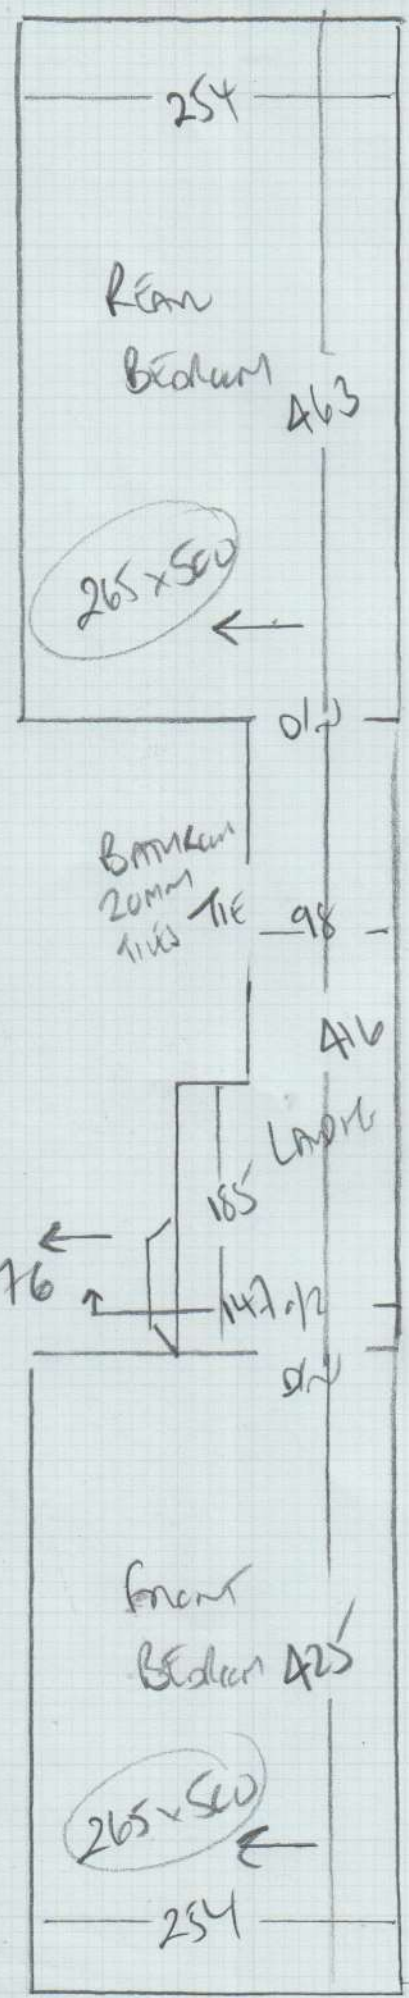

mfc carpet
 Job No: F27069
 Name: BLENHEIM ASSETS
 Address: LA CHAMBER RD
 SWITZ 9AL
 Tel:
 Sheet: 1 OF 2

MONTREUX
MON - 327

PLAN 345 x 500
 Front BED 265 x 500
 REAR BED 265 x 500
8.75 x 500

43.75m²

Job No: F27069
Name: BLENHEIM ASSETS
Address: 1A CHALLMOR LANE
SWIFT VAL
Tel:
Sheet: 2 OF 2

To Hall
37
45 x 76

- W8 56 x 77
- W7 85 x 107
- W6 60 x 107
- W5 55 x 84
- W4 55 x 77
- W3 85 x 108
- W2 62 x 107
- W1 55 x 84

27
45 x 76

'BRAND NEW HOUSE'
NEW BUILD

WOOD FLOOR
NO SLIPS
NO FURNITURE
SATIN ALI BARS?