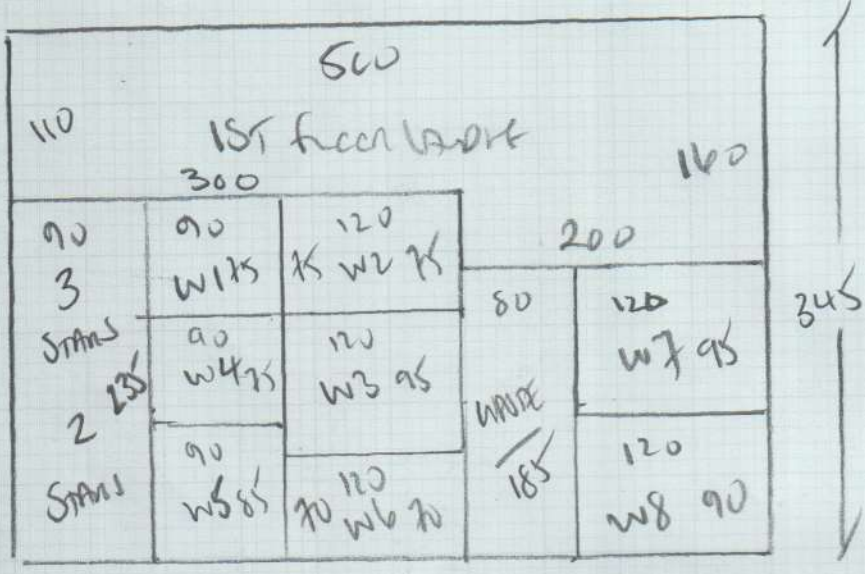

mfc carpet
 Job No: F27069
 Name: BLENHEIM ASSETS
 Address: LA CHAMBER RD
 SWITZ 9AL
 Tel:
 Sheet: 1 OF 2

MONTREUX
MON - 327

PLAN 345 x 500
 Front BED 265 x 500
 REAR BED 265 x 500
8.75 x 500

43.75m²

Job No: F27069
Name: BLENHEIM ASSETS
Address: 1A CHALLMOR LANE
SWIFT VAL
Tel:
Sheet: 2 OF 2

To Hall
37
45 x 76

- W8 56 x 77
- W7 85 x 107
- W6 60 x 107
- W5 55 x 84
- W4 55 x 77
- W3 85 x 108
- W2 62 x 107
- W1 55 x 84

27
45 x 76

'BRAND NEW HOUSE'
NEW BUILD

WOOD FLOOR
NO SLIPS
NO FURNITURE
SATIN ALI BARS?