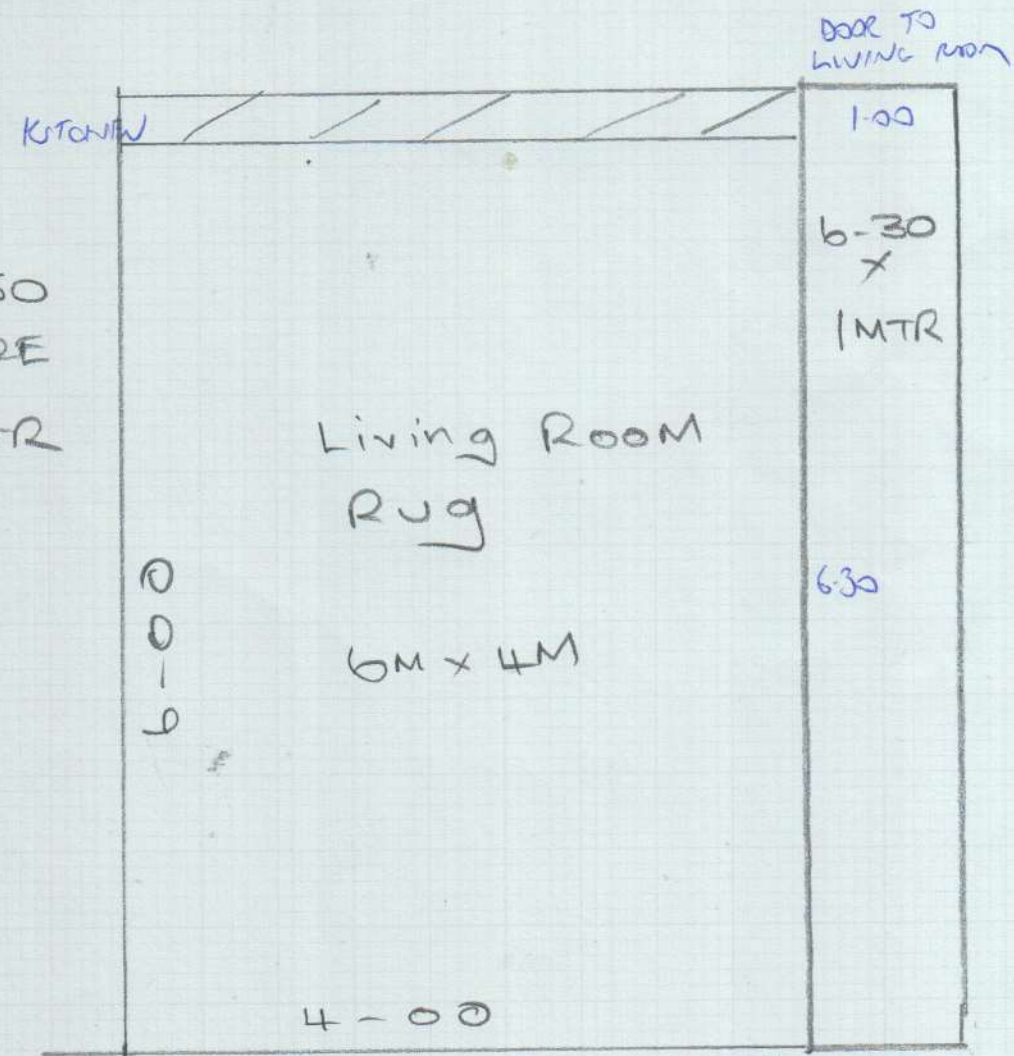

Job No: F27010
Name: DAVIES
Address: 9 NASSAU ROAD
SW13 9RF

1 OF 1

CUMBRIAN 50
BUTTERMERE
6-30 x 5MTR

NEWLY POST — max 1-10 — SURROUND
EXISTING RUG HERE FID