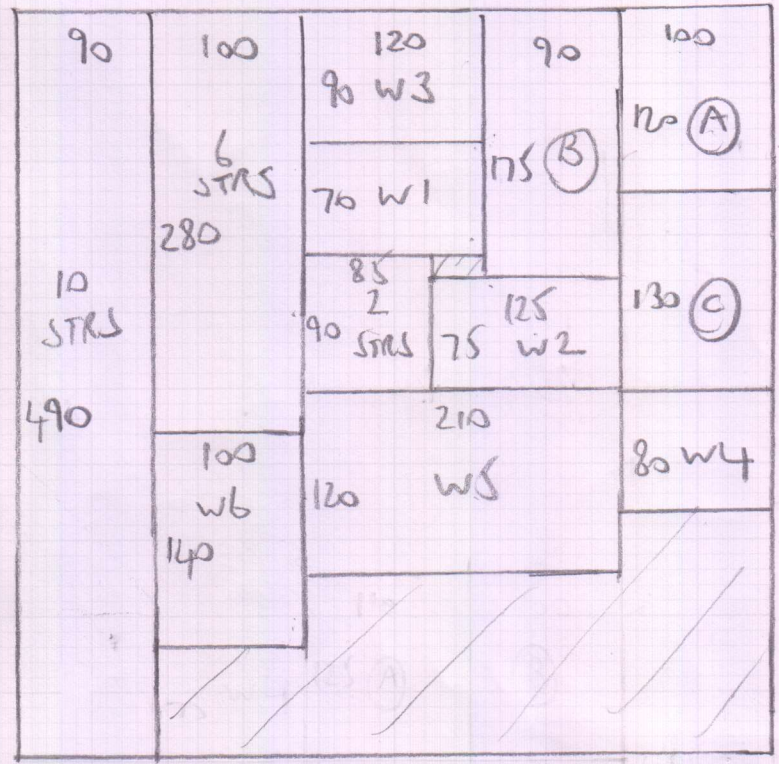

Job No: F27109
 Name: EXTEND LONDON LTD
 Address: 320 MUNSTER ROAD
 SW6 6BH

Tel:
 Sheet: 1 of 1

TOP

- 6 STRS .87
- 1 W 92x55
- 2 W 115x59
- 3 W 108x72
- 4 W 74x55

FIRST FLOOR

- 2 STRS .76
- 5 W 1.77x1.10
- 6 W 28x1.25

10 STRS .77

4.90m x 5.00m

WINDSOR
124

(4) 10x5