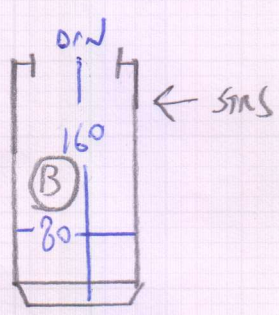

Job No: F27109
 Name: EXTEND LONDON LTD
 Address: 320 MUNSTER ROAD
 SW6 6BH

Tel:
 Sheet: 1 of 1

TOP

- 6 STRS .87
- 1 W 92x55
- 2 W 115x59
- 3 W 108x72
- 4 W 74x55

FIRST FLOOR

- 2 STRS .76
- 5 W 1.77x1.10
- 6 W 28x1.25

10 STRS .77

4.90m x 5.00m

WINDSOR
124

(4) 10x5