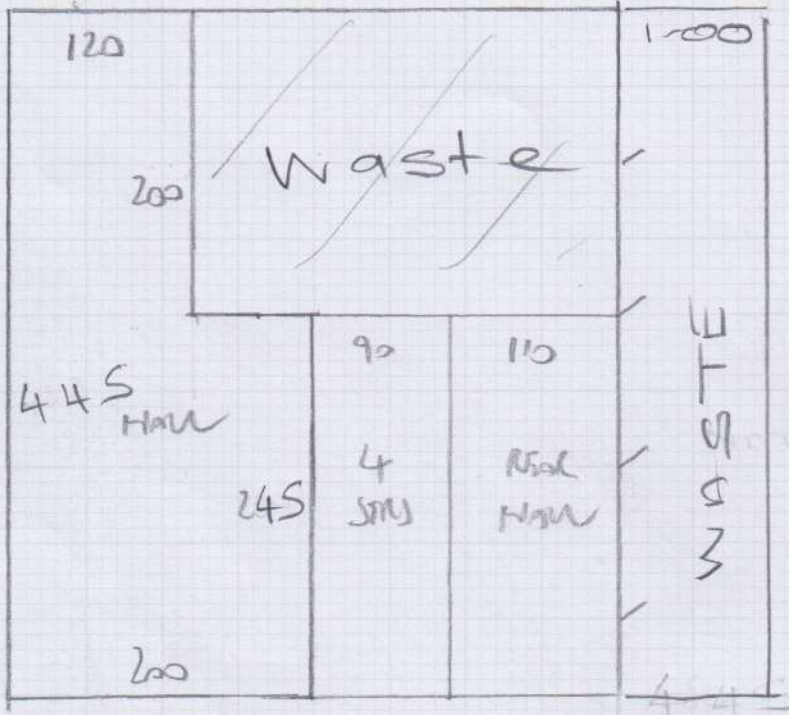

Job No: F21134
 Name: MALIN
 Address: 30 ARUNDEL TERRACE
 SW13 8DJ
 Tel:
 Sheet: 1 OF 2

NATURAL BOUCLE
 NBO-S3
 (CLAY 116)
 4-45 x SMTR

(LEE CUTTING
 DOORS

Ground Floor

Job No: F27134
 Name: MUMIN
 Address: 30 ARUNDEL TERRACE
 SW13 8DS
 Tel:
 Sheet: 2 OF 2