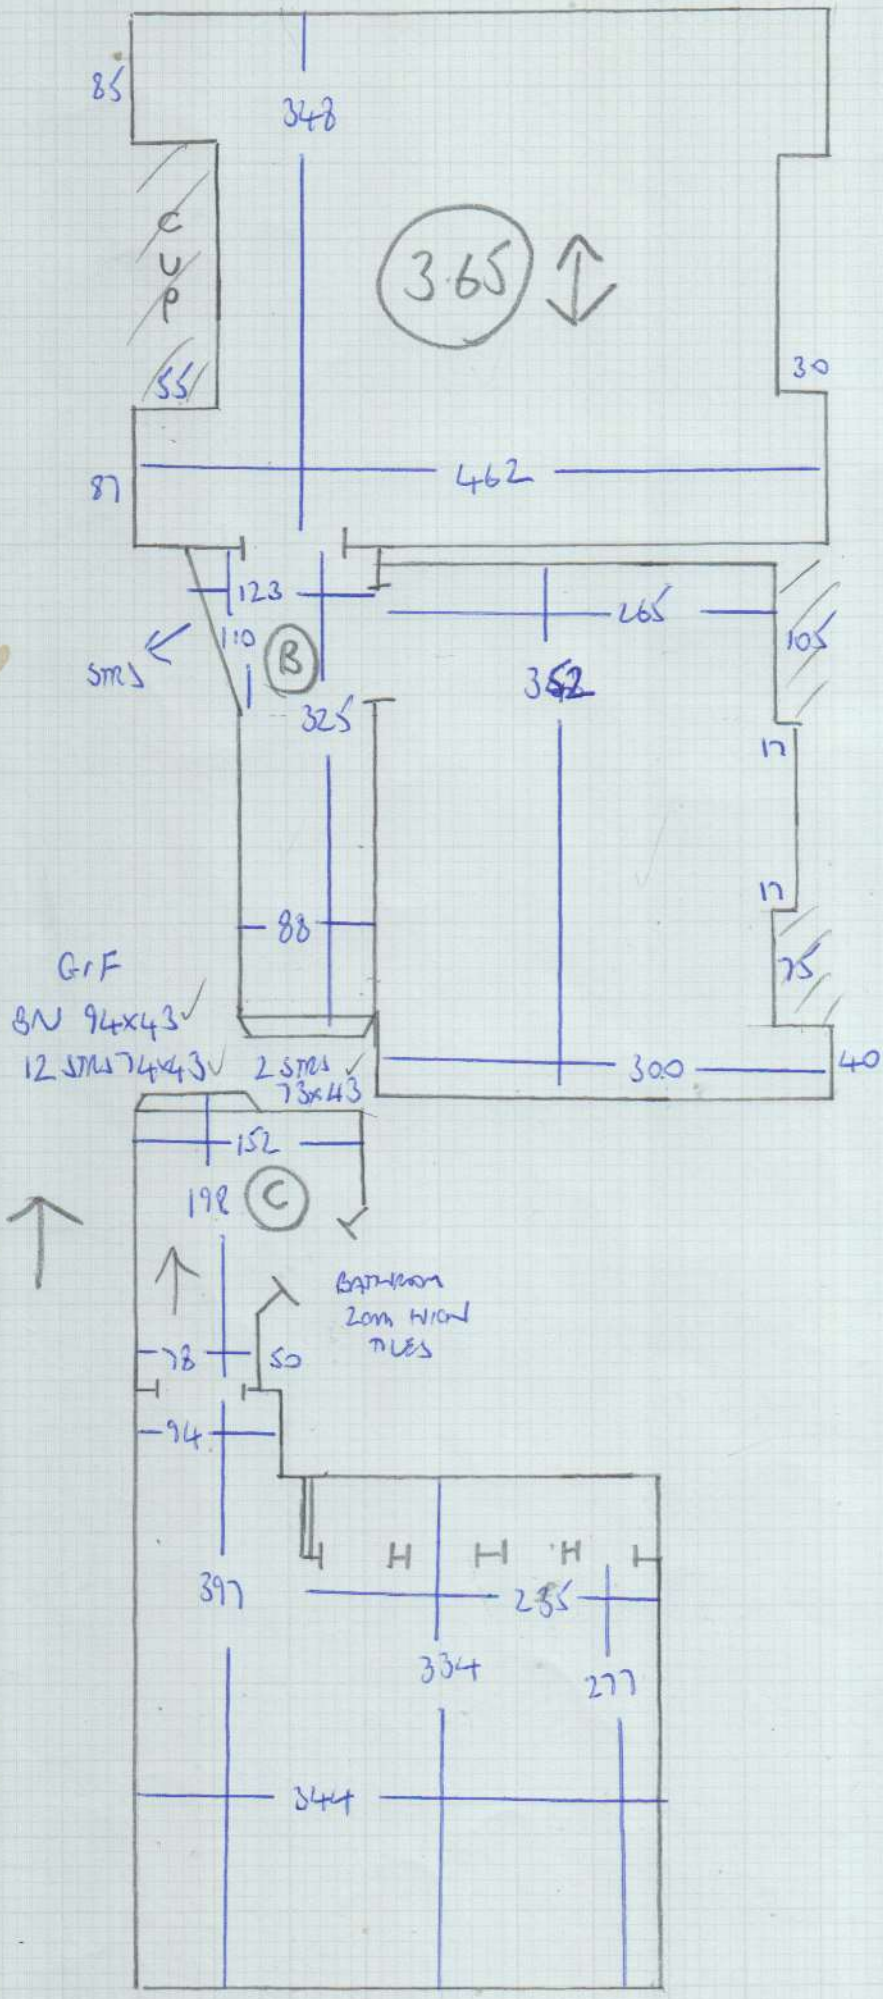

Job No: F27137  
 Name: WEATHERBY  
 Address: 21- FOSKETT ROAD  
 SW6-3LQ.  
 Tel:  
 Sheet: 1 OF 4

ARABICA TRUFFLE

3.65m - FIF FRONT BED  
 8.90m } CIP  
 5.10m }

$17.65m \times 5.00m \approx 88.25m^2$

Job No: F27137  
 Name: WENTHERBY  
 Address: 21-FOSKETT RD  
 SWB-3LY.  
 Tel:  
 Sheet: 2 OF 4

FIRST FLOOR

mrcarpet  
 Job No: F27137  
 Name: WEATHERBY  
 Address: 21 FOSKETT ROAD  
 SW6 3LY  
 Tel:  
 Sheet: 3 OF 4

Job No: F27137  
 Name: WEATHERBY  
 Address: 21 FOSKETT ROAD  
 SW6 3LY  
 Tel:  
 Sheet: 4 OF 4

- W1 90x60 ✓
- W2 112x62 ✓
- W3 112x80 ✓
- W4 79x63 ✓
- 7 STAIRS
- 79x47 ✓
- W5 86x60 ✓
- W6 112x63 ✓
- W7 112x80 ✓
- FIF