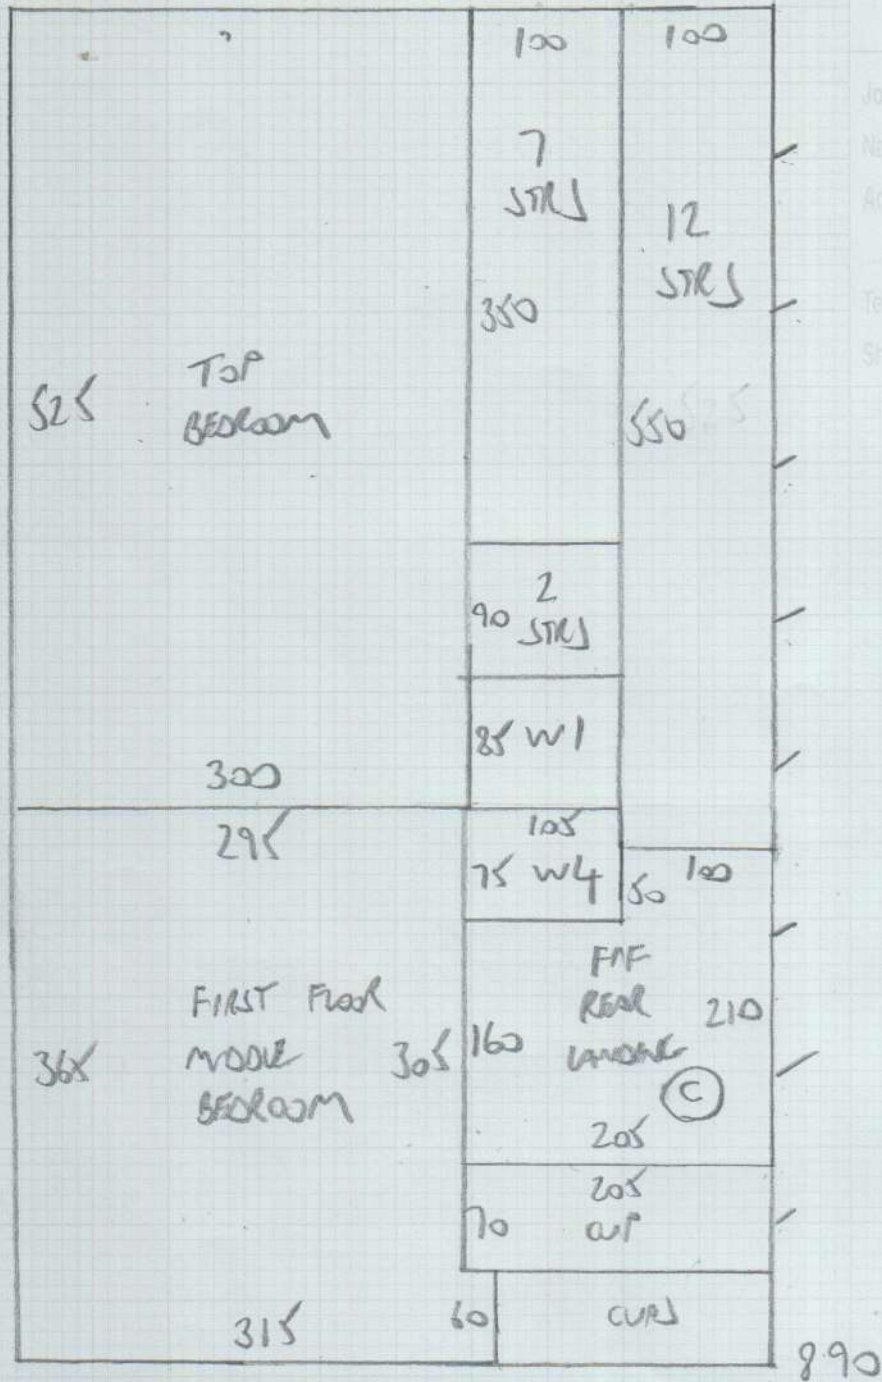

Job No: F27137  
 Name: WEATHERBY  
 Address: 21- FOSKETT ROAD  
 SW6-3LQ.  
 Tel:  
 Sheet: 1 OF 4

ARABICA TRUFFLE

3.65m - FIF FRONT BED  
 8.90m } CIP  
 5.10m }

$17.65m \times 5.00m \approx 88.25m^2$

Job No: F27137  
 Name: WENTHERBY  
 Address: 21-FOSKETT RD  
 SWB-3LY.  
 Tel:  
 Sheet: 2 OF 4

FIRST FLOOR

mrcarpet  
 Job No: F27137  
 Name: WEATHERBY  
 Address: 21 FOSKETT ROAD  
 SW6 3LY  
 Tel:  
 Sheet: 3 OF 4

Job No: F27137  
 Name: WEATHERBY  
 Address: 21 FOSKETT ROAD  
 SW6 3LY  
 Tel:  
 Sheet: 4 OF 4

- W1 90x60 ✓
- W2 112x62 ✓
- W3 112x80 ✓
- W4 79x63 ✓
- 7 STAIRS
- 79x47 ✓
- W5 86x60 ✓
- W6 112x63 ✓
- W7 112x80 ✓
- FIF