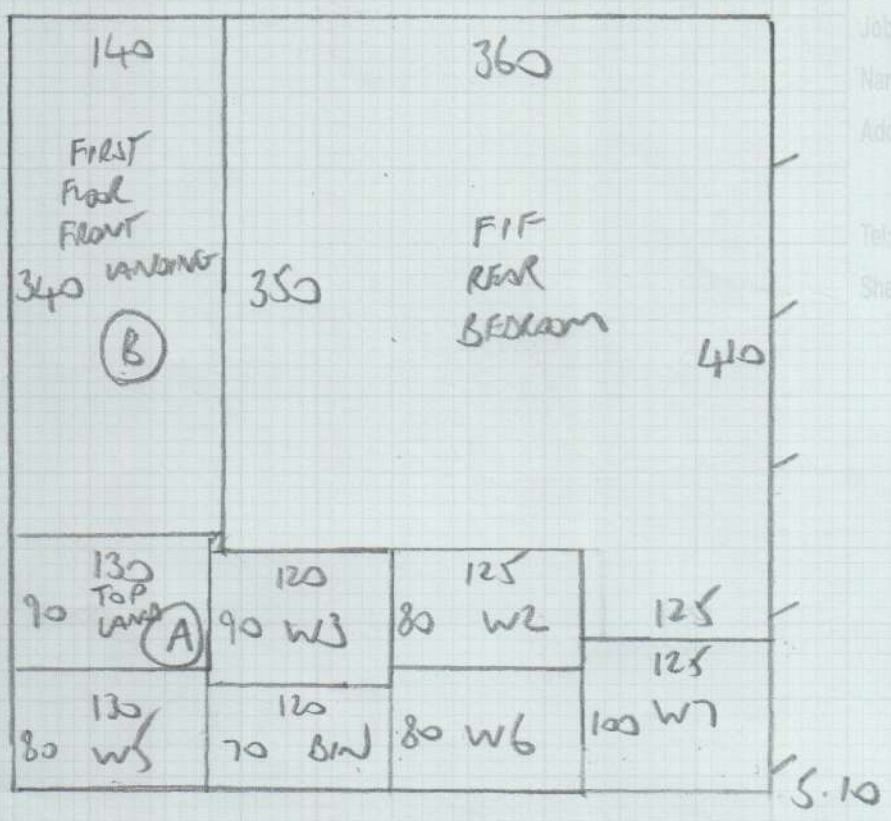

Job No: F27137  
 Name: WEATHERBY  
 Address: 21- FOSKETT ROAD  
 SW6-3LQ.  
 Tel:  
 Sheet: 1 OF 4

ARABICA TRUFFLE

3.65m - FIF FRONT BED  
 8.90m } CIP  
 5.10m }

$17.65m \times 5.00m \approx 88.25m^2$

Job No: F27137  
 Name: WENTHERBY  
 Address: 21-FOSKETT RD  
 SWB-3LY.  
 Tel:  
 Sheet: 2 OF 4

FIRST FLOOR

mrcarpet  
 Job No: F27137  
 Name: WEATHERBY  
 Address: 21 FOSKETT ROAD  
 SW6 3LY  
 Tel:  
 Sheet: 3 OF 4

Job No: F27137  
 Name: WEATHERBY  
 Address: 21 FOSKETT ROAD  
 SW6 3LY  
 Tel:  
 Sheet: 4 OF 4

- W1 90x60 ✓
- W2 112x62 ✓
- W3 112x80 ✓
- W4 79x63 ✓
- 7 STAIRS
- 79x47 ✓
- W5 86x60 ✓
- W6 112x63 ✓
- W7 112x80 ✓
- FIF