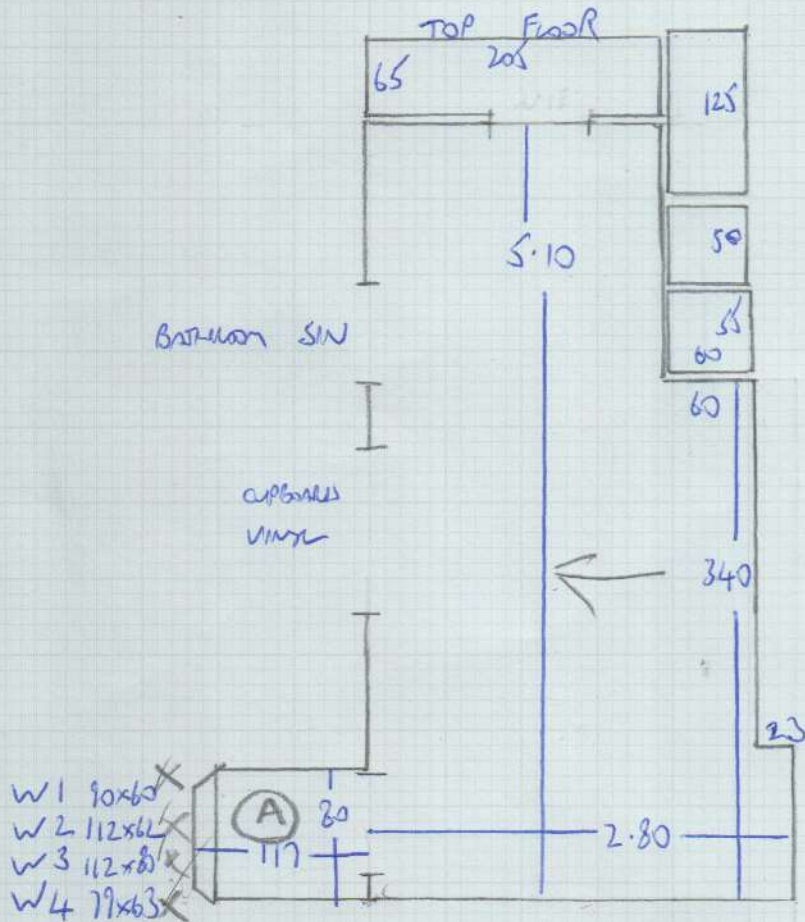

Job No: F27137  
 Name: WEATHERBY  
 Address: 21- FOSKETT ROAD  
 SW6-3LQ.  
 Tel:  
 Sheet: 1 OF 4

ARABICA TRUFFLE

3.65m - FIF FRONT BED  
 8.90m } CIP  
 5.10m }

$17.65m \times 5.00m \approx 88.25m^2$

Job No: F27137  
 Name: WENTHERBY  
 Address: 21-FOSKETT RD  
 SWB-3LY.  
 Tel:  
 Sheet: 2 OF 4

FIRST FLOOR

mrcarpet  
 Job No: F27137  
 Name: WEATHERBY  
 Address: 21 FOSKETT ROAD  
 SW6 3LY  
 Tel:  
 Sheet: 3 OF 4

Job No: F27137  
 Name: WEATHERBY  
 Address: 21 FOSKETT ROAD  
 SW6 3LY  
 Tel:  
 Sheet: 4 OF 4

- W1 90x60 ✓
- W2 112x62 ✓
- W3 112x80 ✓
- W4 79x63 ✓
- 7 STAIRS
- 79x47 ✓
- W5 86x60 ✓
- W6 112x63 ✓
- W7 112x80 ✓
- FIF