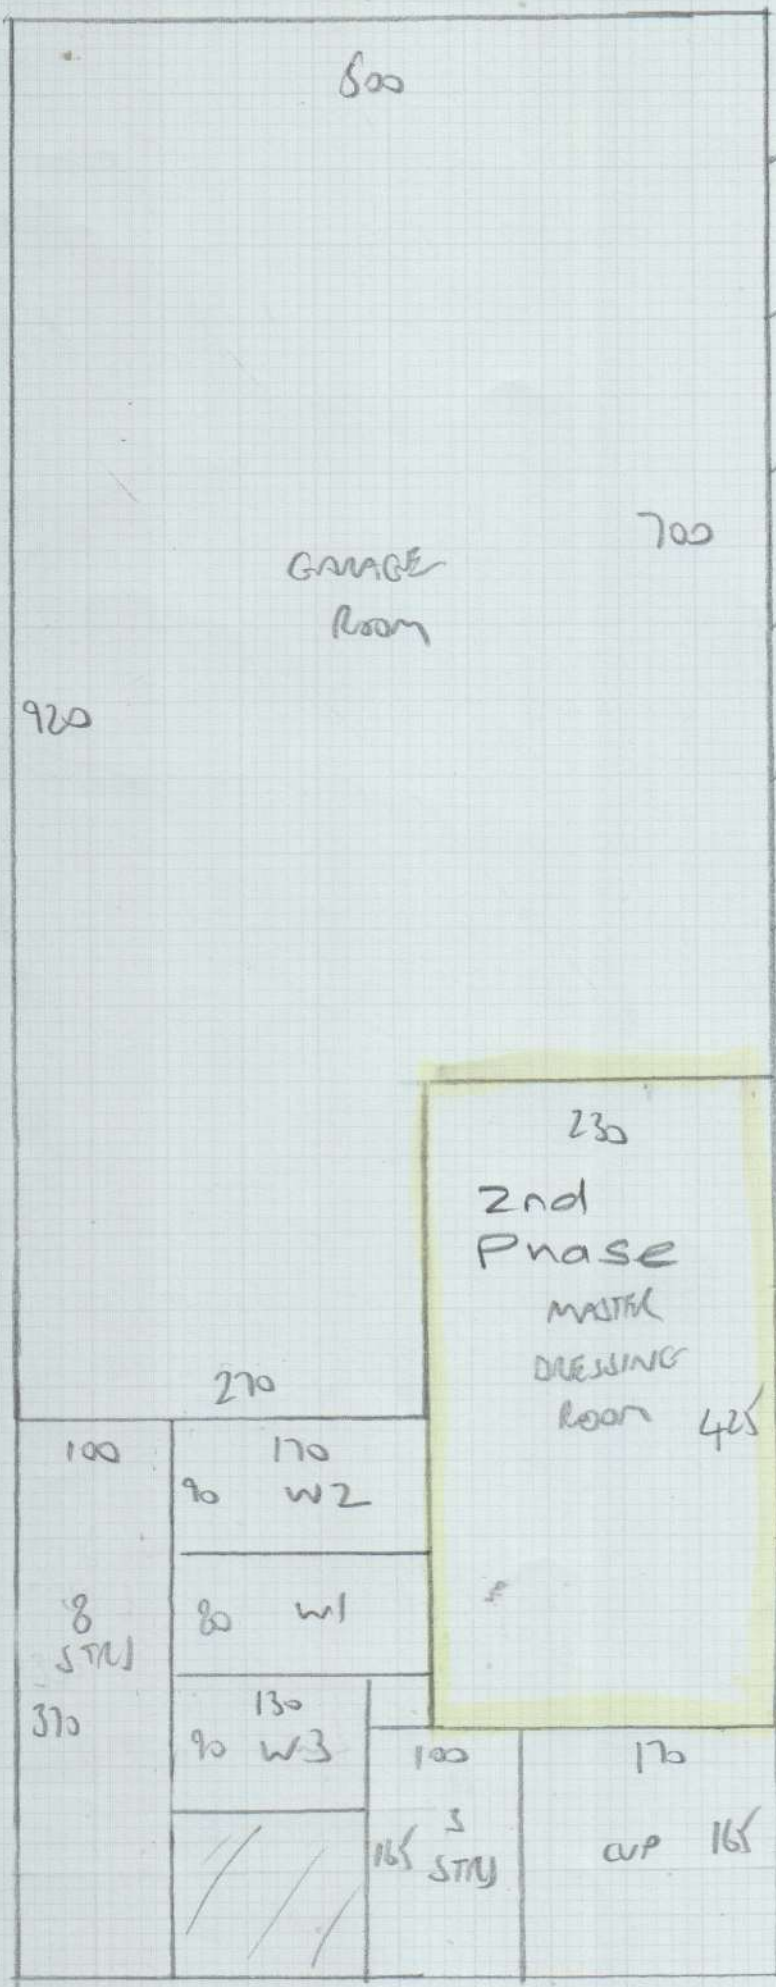

GARAGE & MASTER BEDROOM

Job No: F27133  
Name: DLG BOLDEN  
Address: MAGNOLIA HOUSE  
BUNES PRESENT HAY IPD  
Tel:  
Sheet: 1 of 4

SILKEN VELVET  
DEBONAIR  
FROST 06

7.10 - MASTER BED  
12.90 - CIP  

---

20.00 x 5.00  
= 100m<sup>2</sup>

12.90M

Job No: F27138  
Name: DLC BUILDERS  
Address: MAGNOLIA HOUSE  
BURLES CRESCENT  
HA 9 1PD  
Tel:  
Sheet: 2 of 4

GANGS

Job No: F27138  
 Name: DLX BUILDERS  
 Address: MAGNOLIA HOUSE  
 BUNDES CRESCENT HP9 1PD  
 Tel:  
 Sheet: 3 of 4