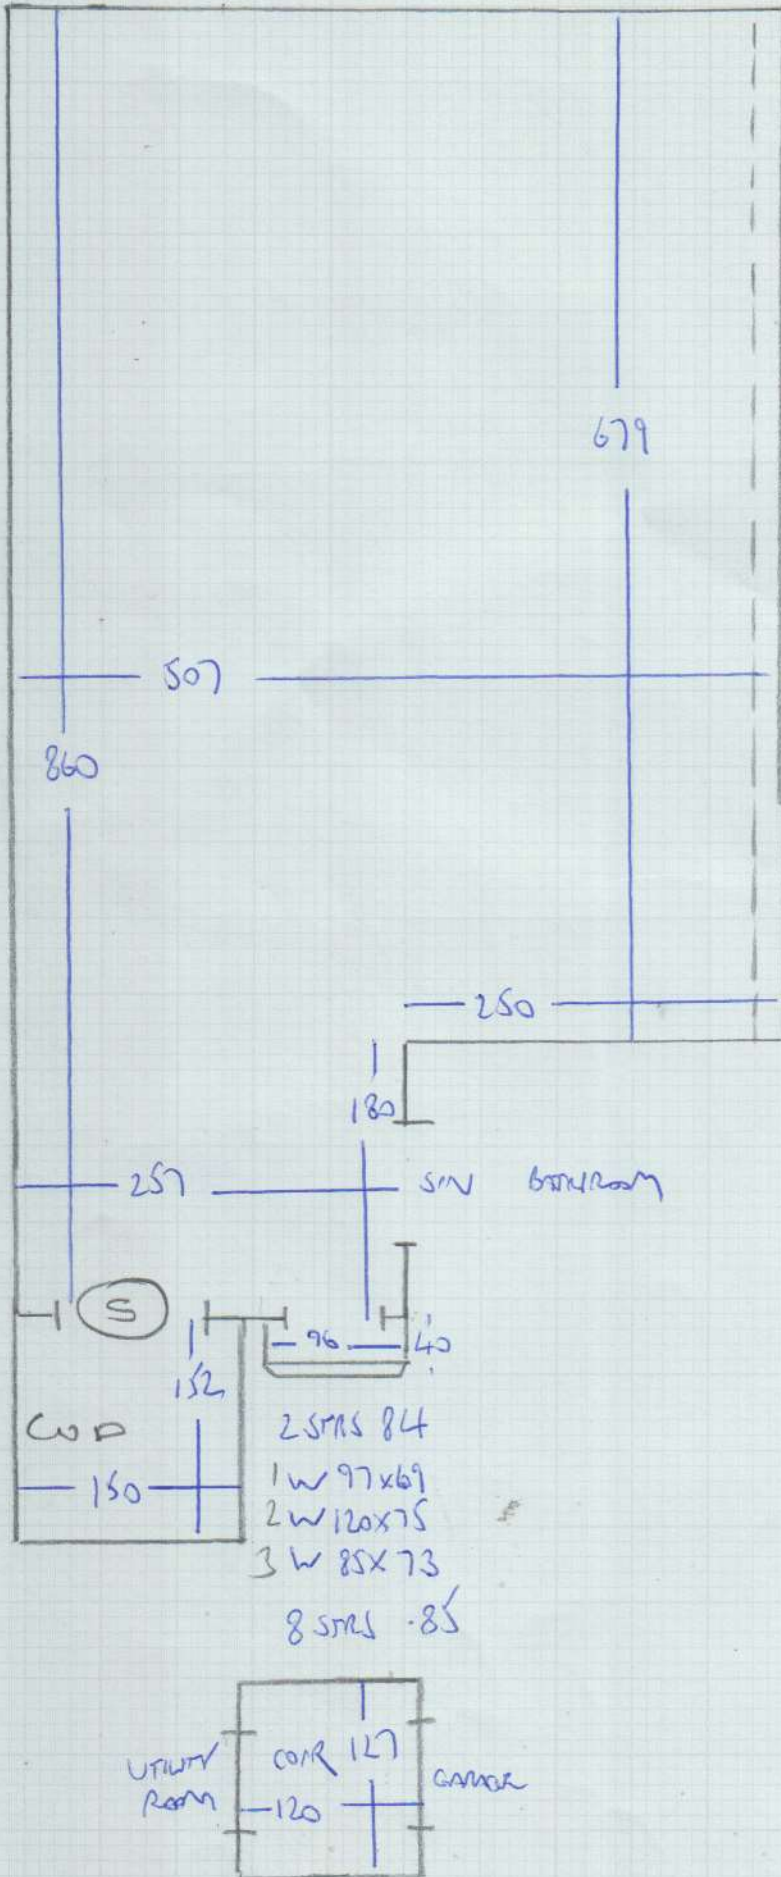

GARAGE & MASTER BEDROOM

Job No: F27133  
Name: DLG BOLDEN  
Address: MAGNOLIA HOUSE  
BUNES PRESENT HAY IPD  
Tel:  
Sheet: 1 of 4

SILKEN VELVET  
DEBONAIR  
FROST 06

7.10 - MASTER BED  
12.90 - CIP  

---

20.00 x 5.00  
= 100m<sup>2</sup>

12.90M

Job No: F27138  
Name: DLC BUILDERS  
Address: MAGNOLIA HOUSE  
BURLES CRESCENT  
HA 9 1PD  
Tel:  
Sheet: 2 of 4

GANGS

Job No: F27138  
 Name: DLX BUILDERS  
 Address: MAGNOLIA HOUSE  
 BUNDES CRESCENT HP9 1PD  
 Tel:  
 Sheet: 3 of 4