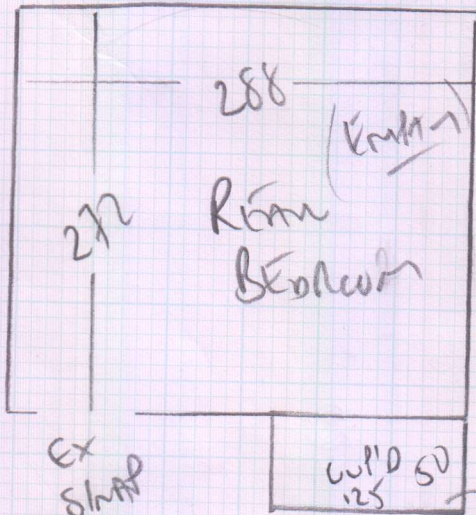

Job No: F21847  
Name: ICKSTADT  
Address: first floor flat  
61 Pitt Street QLD  
Tel: SWS 9EE  
Sheet: 1 of 1

TEAMOR TONES

TT-610

Line End

ABO x AWM

Strap fix into WIP's?  
\* FIT INTO WIP AND \*  
PLEASE

Uplift Green Vents

EXISTING UCLAN + SLOPE OK TO RE-USE (JPL RUBBER)

NO FURNITURE

BED 2 - 570x5