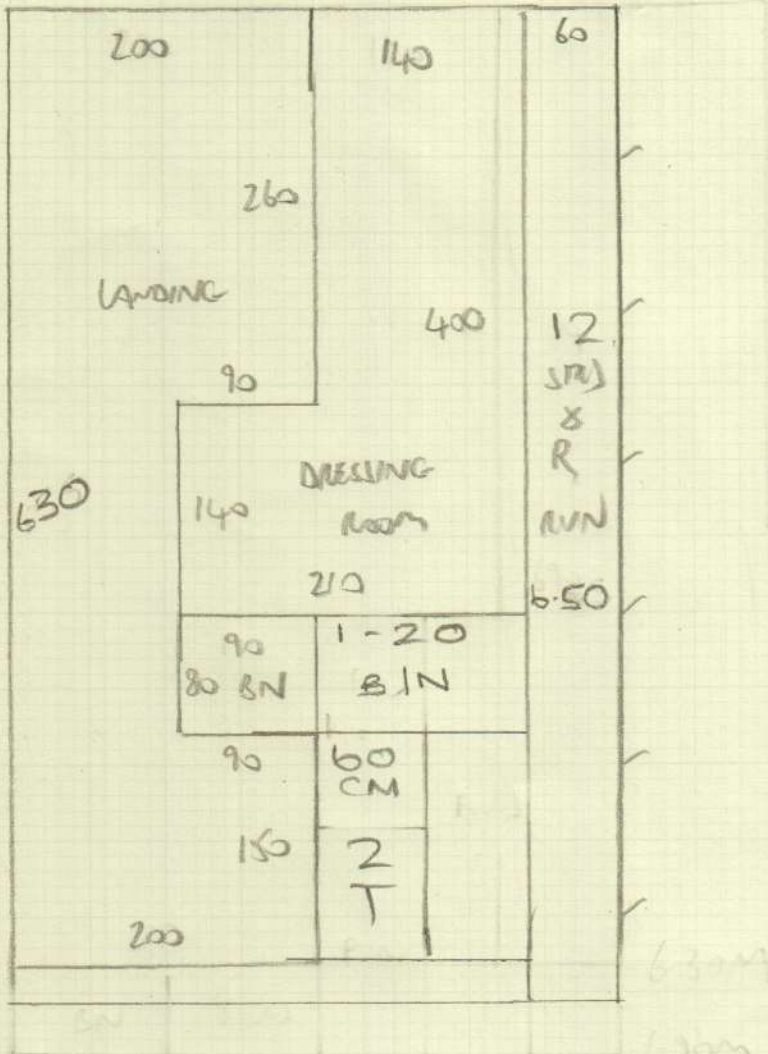

Job No: F27160  
 Name: DIXON  
 Address: 27 REGINA ROAD  
 W13 9EG  
 Tel:  
 Sheet: 1 OF 2

JAIPUR - JAI-924

4.55 M FRONT BED x 5M

3.30 M MIDDLE BED x 5M

3.50 M BACK BED x 5M

6.30 M C/P

PLAN 6.55 x 4MTR

Job No: F27160  
Name: DIXON  
Address: 27 REGINA ROAD  
W13 9EG

Tel:  
Sheet: 2 OF 2