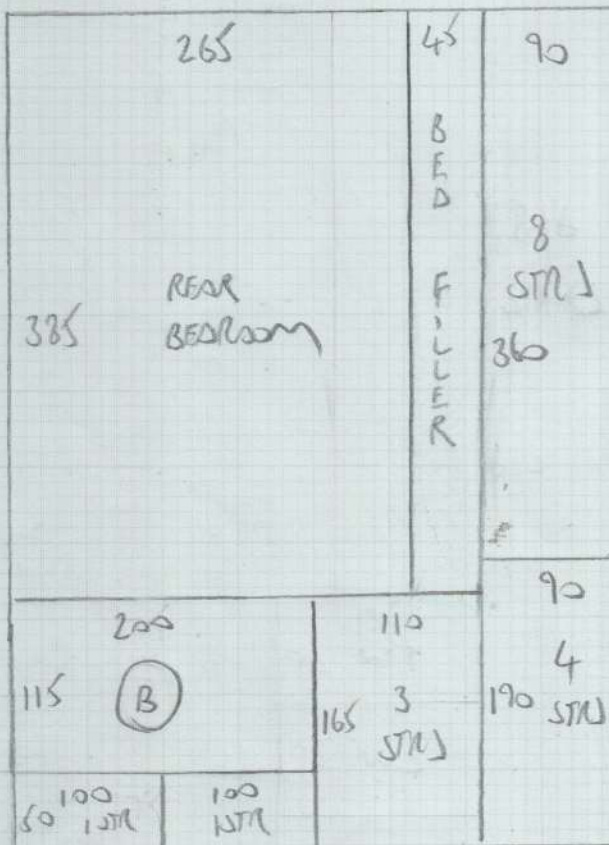

Job No: F27164  
 Name: Brown  
 Address: 318 LILLIE ROAD  
 SW6 7PS  
 Tel:  
 Sheet: 1 OF 2

MAIN STAIRS

2.10

MACEDONIA 609/33  
 (Marylebone)

550

VIVALDI 114

630

TOP FLOOR

mrcarpet

Job No: F27164  
 Name: Brown  
 Address: 318 LILLIE ROAD  
 SW6 7PS  
 Tel:  
 Sheet: 2 OF 2

F1/F

wood floor (LIVING ROOM)  
 BUTT

- 1 W 80x55
- 2 W 101x65
- 3 W 71x57
- 12 STPS 76

3 STPS 74x43