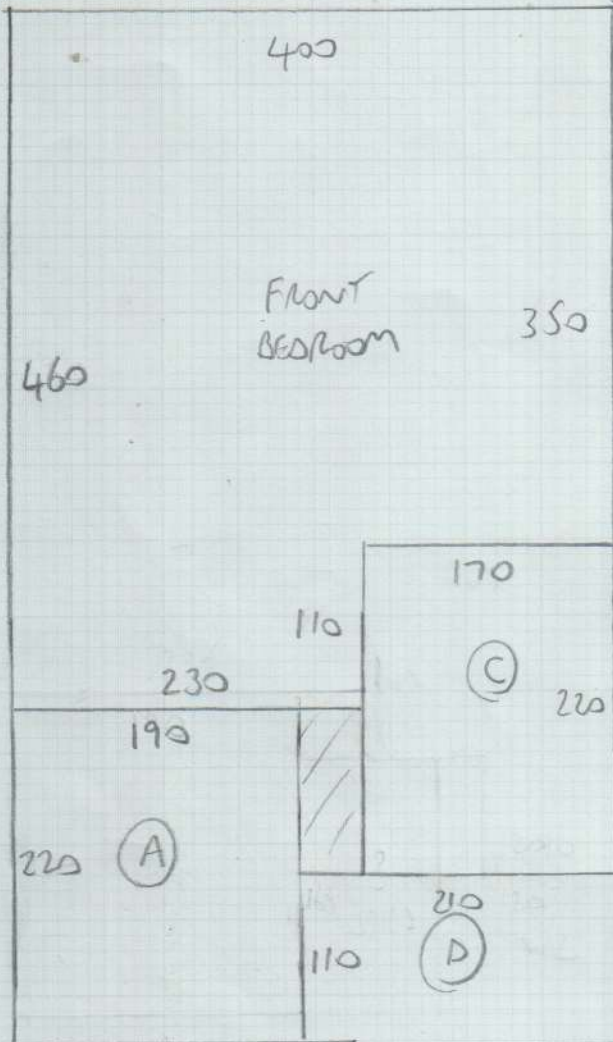

Job No: F27164  
 Name: Brown  
 Address: 318 LILLIE ROAD  
 SW6 7PS  
 Tel:  
 Sheet: 1 OF 2

MAIN STAIRS

2.10

MACEDONIA 609/33  
 (Marylebone)

550

VIVALDI 114

630

TOP FLOOR

mrcarpet

Job No: F27164  
 Name: Brown  
 Address: 318 LILLIE ROAD  
 SW6 7PS  
 Tel:  
 Sheet: 2 OF 2

F1/F

wood floor (LIVING ROOM)  
 BUTT

- 1 W 80x55
- 2 W 101x65
- 3 W 71x57
- 12 STPS 76

3 STPS 74x43