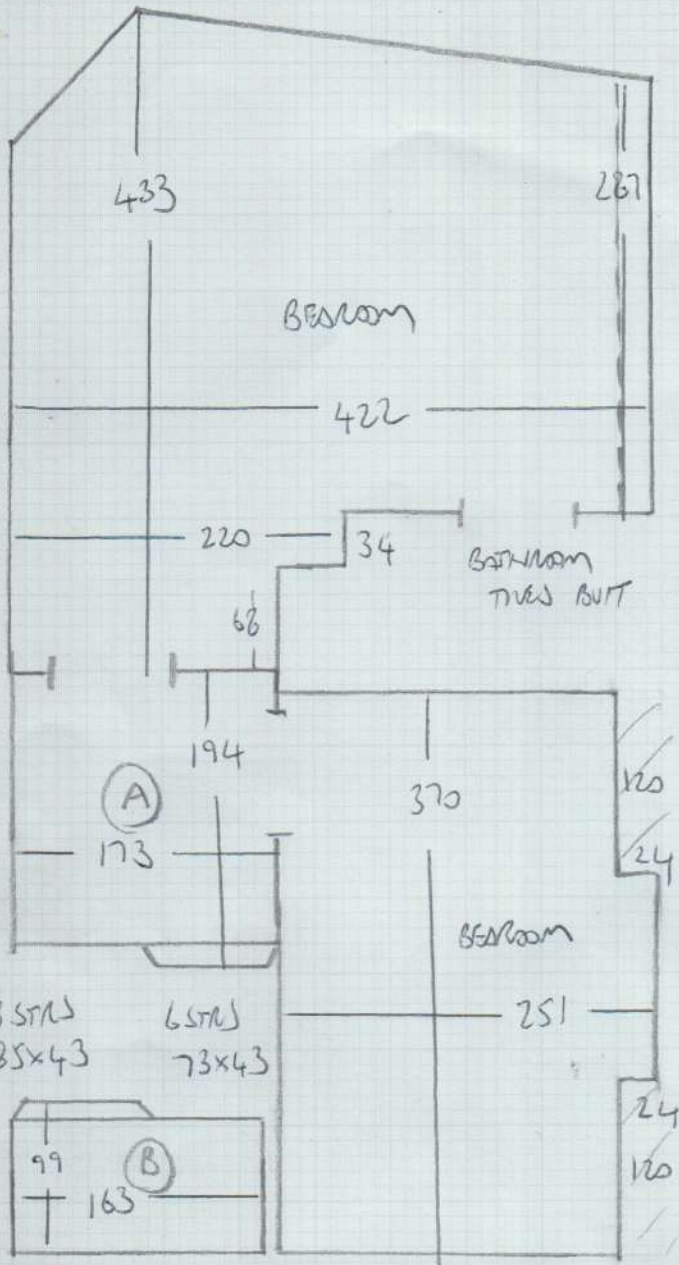

Job No: F27164  
 Name: Brown  
 Address: 318 LILLIE ROAD  
 SW6 7PS  
 Tel:  
 Sheet: 1 OF 2

MAIN STAIRS

2.10

MACEDONIA 609/33  
 (Marylebone)

550

VIVALDI 114

630

TOP FLOOR

mrcarpet

Job No: F27164  
 Name: Brown  
 Address: 318 LILLIE ROAD  
 SW6 7PS  
 Tel:  
 Sheet: 2 OF 2

F1/F

wood floor (LIVING ROOM)  
 BUTT

- 1 W 80x55
- 2 W 101x65
- 3 W 71x57
- 12 STPS 76

3 STPS 74x43