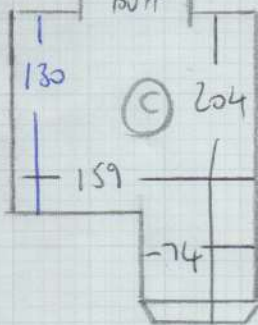

Job No: F27164  
 Name: Brown  
 Address: 318 LILLIE ROAD  
 SW6 7PS  
 Tel:  
 Sheet: 1 OF 2

MAIN STAIRS

2.10

MACEDONIA 609/33  
 (Marylebone)

550

VIVALDI 114

630

TOP FLOOR

mrcarpet

Job No: F27164  
 Name: Brown  
 Address: 318 LILLIE ROAD  
 SW6 7PS  
 Tel:  
 Sheet: 2 OF 2

F1/F

wood floor (LIVING ROOM)  
 BUTT

- 1 W 80x55
- 2 W 101x65
- 3 W 71x57
- 12 STPS 76

3 STPS 74x43