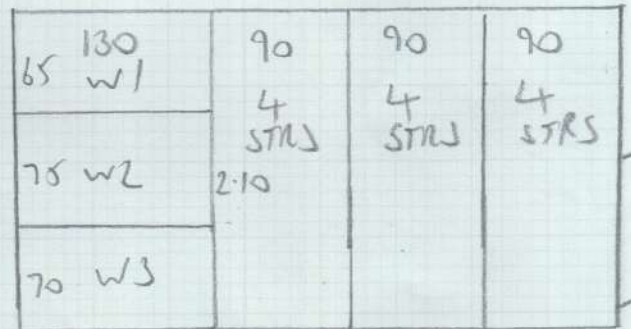

Job No: F27164  
 Name: Brown  
 Address: 318 LILLIE ROAD  
 SW6 7PS  
 Tel:  
 Sheet: 1 OF 2

MAIN STAIRS

2.10

MACEDONIA 609/33  
 (Marylebone)

550

VIVALDI 114

630

TOP FLOOR

mrcarpet

Job No: F27164  
 Name: Brown  
 Address: 318 LILLIE ROAD  
 SW6 7PS  
 Tel:  
 Sheet: 2 OF 2

F1/F

wood floor (LIVING ROOM)  
 BUTT

- 1 W 80x55
- 2 W 101x65
- 3 W 71x57
- 12 STPS 76

3 STPS 74x43