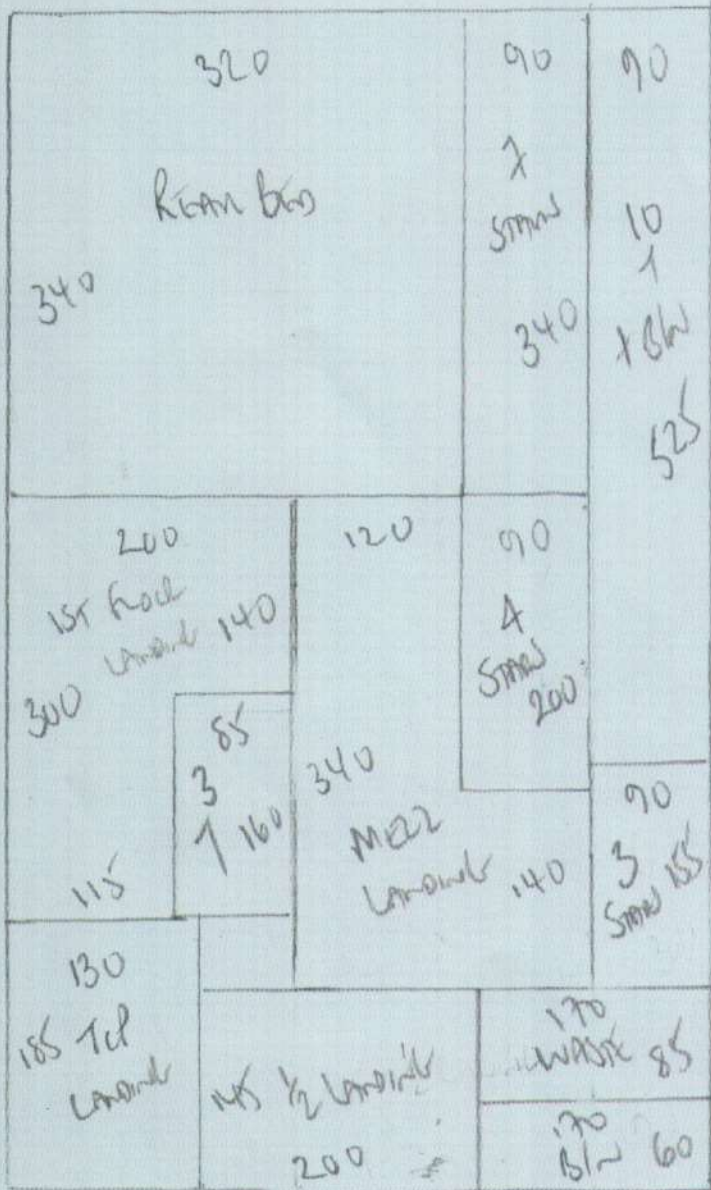

F27166
 Wilson
 270 Borrowed
 SW6 30x4

1 of 2

Living Room Numbers
Small & Landmarks

ARBUKAN
 CORONA A16020

825
 Row 825 x 500
 Living Room 440 x 500
1265 x 500

6325m²

1st Phase
 Living Room

Friday
 02/08/19