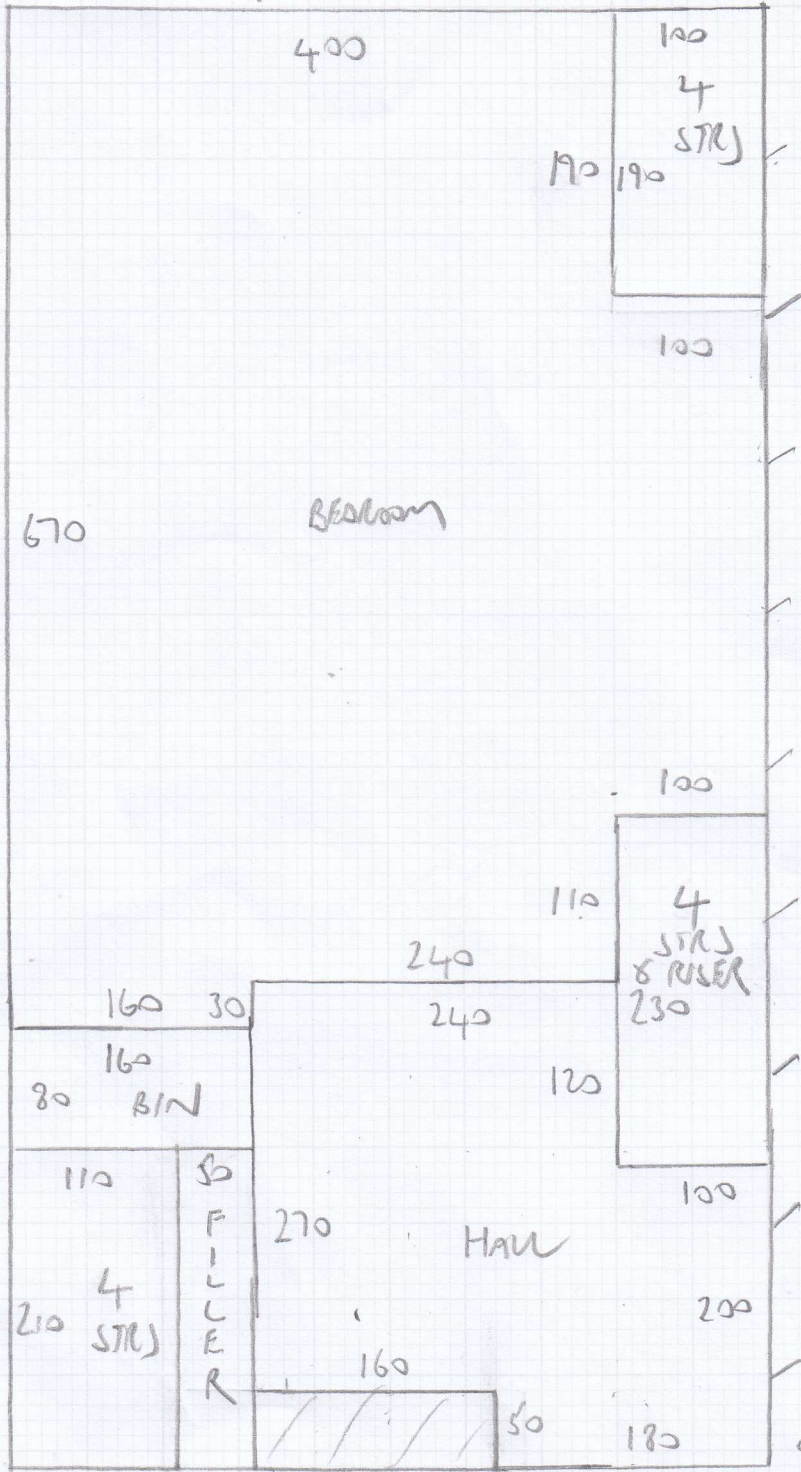

Job No: F27171
 Name: M2 PROPERTY
 Address: Flat 1 8 Green St
 WIR 6EF
 Tel:
 Sheet: 1 of 2

$9.60 \times 5.00 = 48m^2$