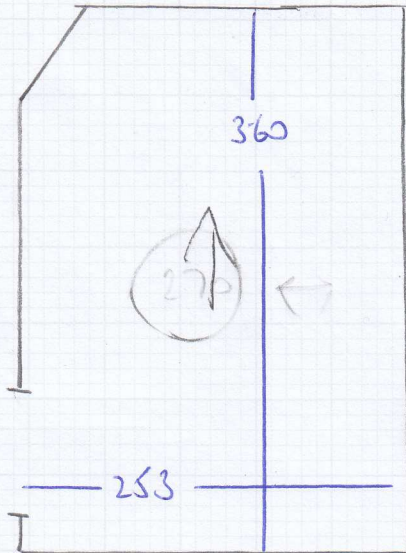

STUDY

mrcarpet

Job No: F27177  
 Name: GARVET  
 Address: 98 IVERNA COURT  
 WB 6TU

Tel:  
 Sheet: 1 of 1

RUSTIC JEWELS

STUDY LIVING ROOM

DISCUSS JOINS

6.60  
 4.65  
 10.75 x 5.20  
 = 55.75m<sup>2</sup>

7.25  
 or 5.75  
 13 x 4.00  
 = 52m<sup>2</sup>

EX COVER TIE?

7-25 x 5M  
 5.50 x 5M  
 (12.75 x 5MTR)