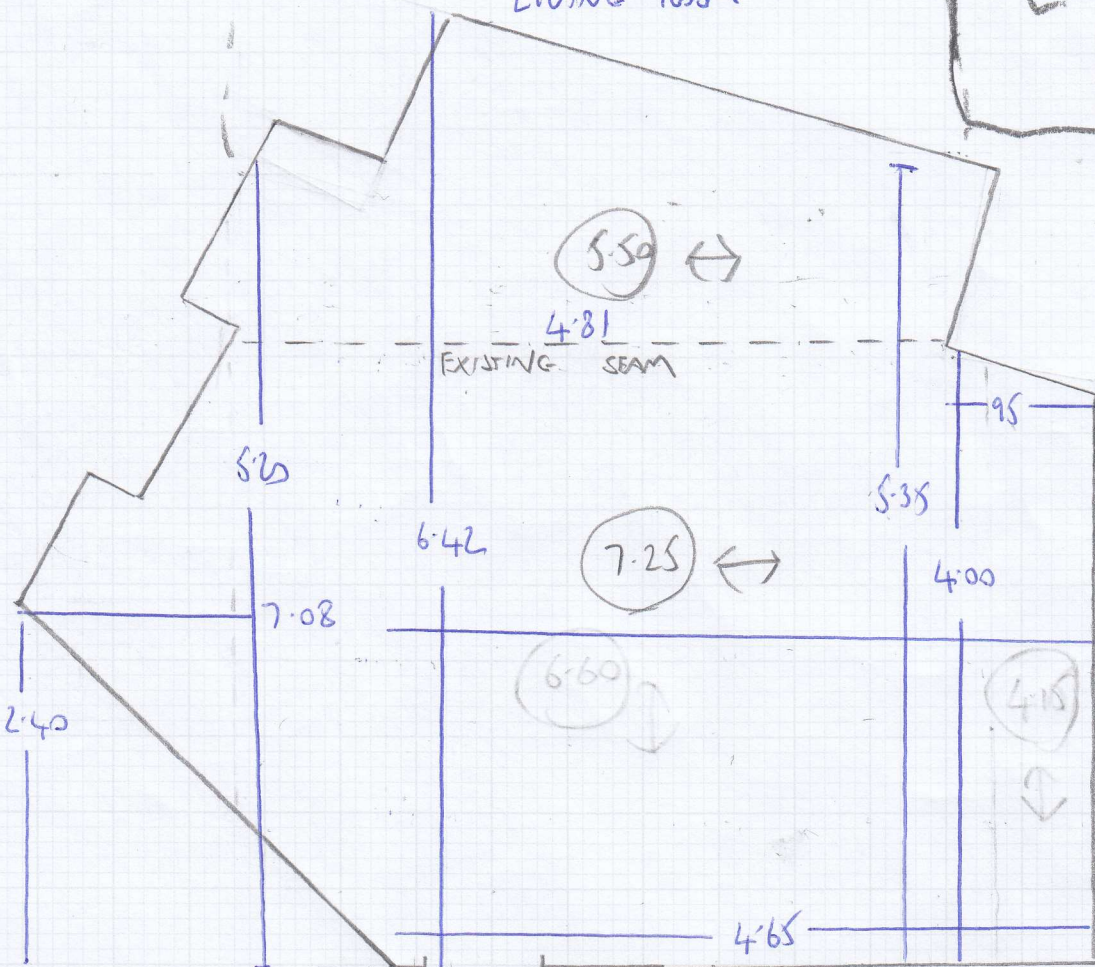

STUDY

mrcarpet

Job No: F27177  
 Name: GARVET  
 Address: 98 IVERNA COURT  
 WB 6TU

Tel:  
 Sheet: 1 of 1

RUSTIC JEWELS

STUDY LIVING ROOM

DISCUSS JOINS

6.60  
 4.65  
 10.75 x 5.20  
 = 55.75m<sup>2</sup>

7.25  
 or 5.75  
 13 x 4.00  
 = 52m<sup>2</sup>

EX COVER TIE?

7-25 x 5M  
 5.50 x 5M  
 (12.75 x 5MTR)