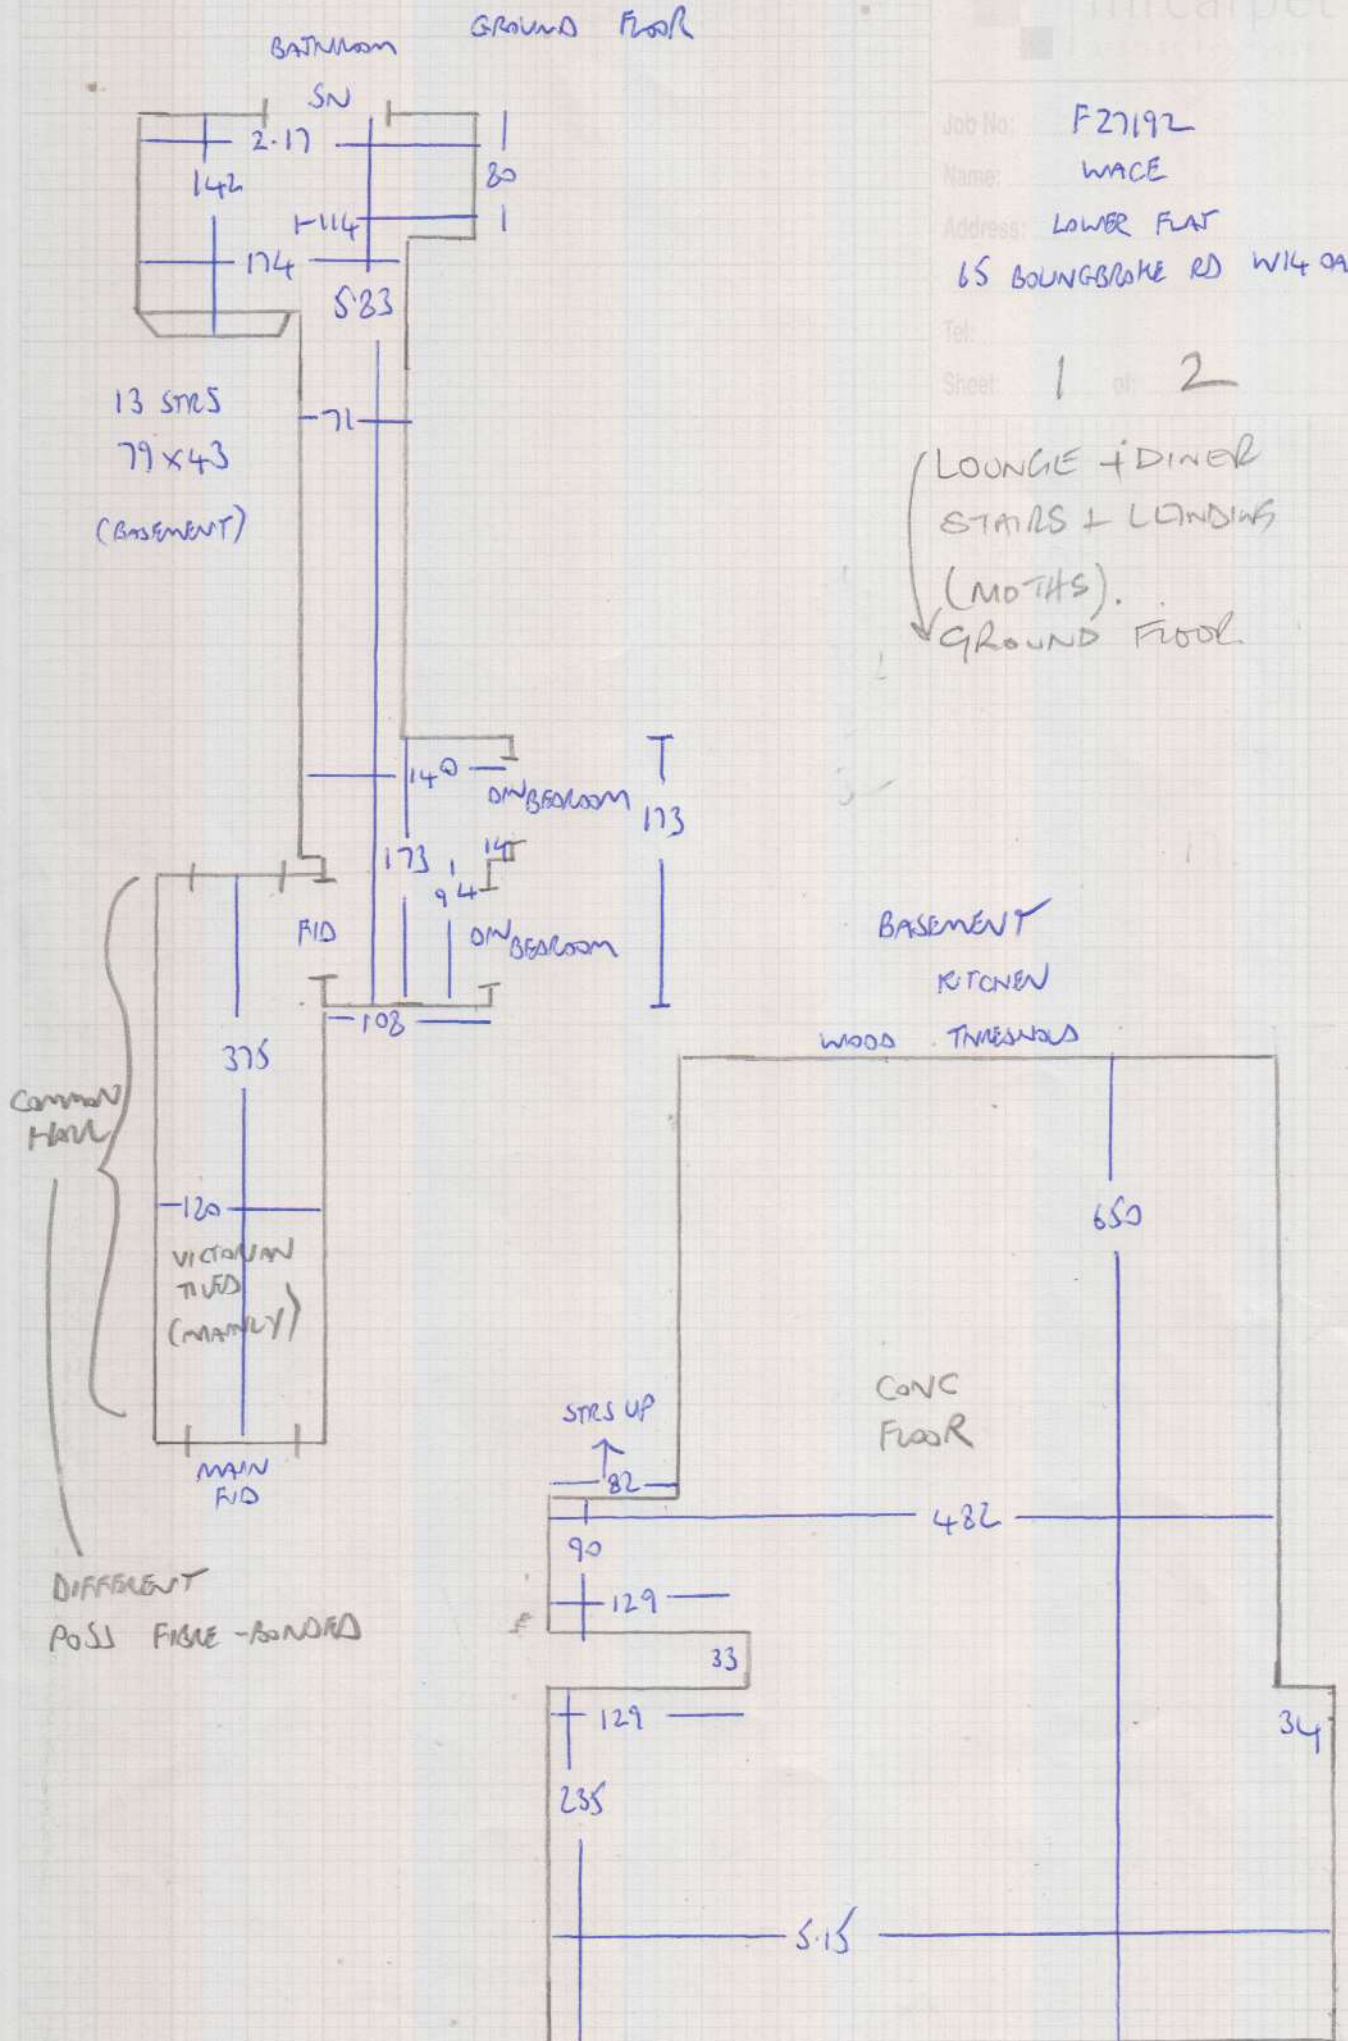

GROUND FLOOR

Job No: F27192
 Name: WACE
 Address: LOWER FLAT
 65 BOUNGBROKE RD W14 9AH
 Tel:
 Sheet: 1 of 2

(LOUNGE + DINER
 STAIRS + LANDINGS
 (MOHRS).
 GROUND FLOOR

Job No: F27192
Name: WACE
Address: LOWER FAY
65 BUNGLOKE RD WIL OH
Tel:
Sheet: 2 of 2

↙ Lounge + Diner
 STAIRS + LANDINGS
 (MOHRS)
 ↘ GROUND FLOOR

6.65M x 5.00M LIVING ROOM
 6.00M x 4.00M CIP

ANON 17 STAIRS NO PIN
 25 WOOD PIN

4.5m² U/L
 3xPIN } STAIRS
 1xPIN }