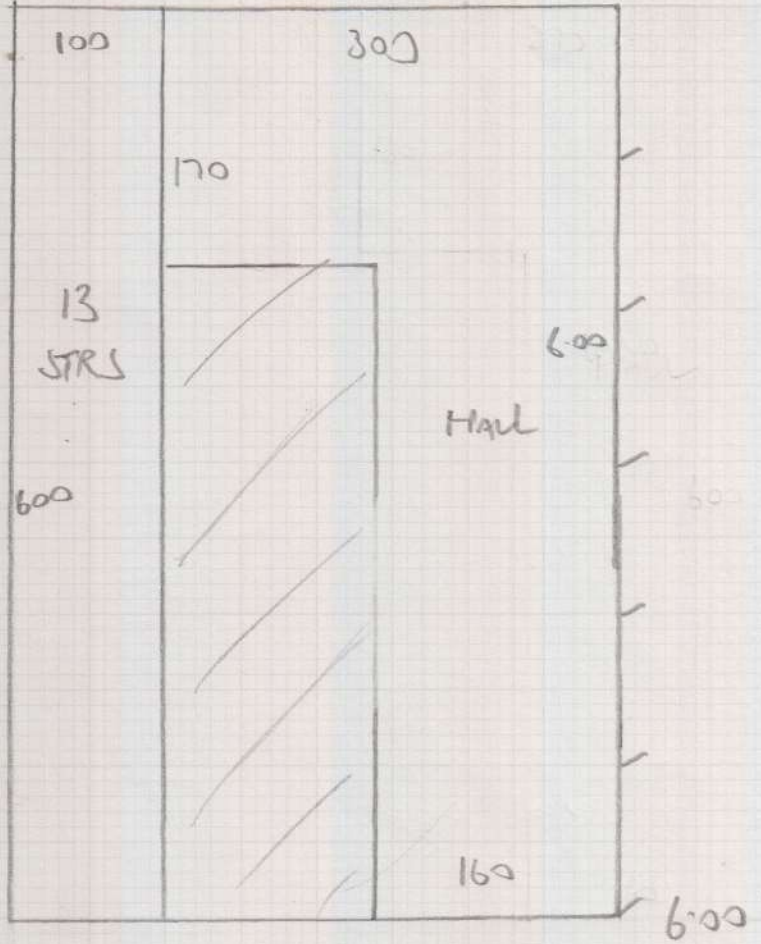

GROUND FLOOR

Job No: F27192
 Name: WACE
 Address: LOWER FLAT
 65 BOUNGBROKE RD W14 9AH
 Tel:
 Sheet: 1 of 2

(LOUNGE + DINER
 STAIRS + LANDINGS
 (MOHRS).
 GROUND FLOOR

Job No: F27192
Name: WACE
Address: LOWER FAY
65 BUNGLOKE RD WIL OH
Tel:
Sheet: 2 of 2

↙ Lounge + Diner
 STAIRS + LANDINGS
 (MOHRS)
 ↘ GROUND FLOOR

6.65M x 5.00M LIVING ROOM
 6.00M x 4.00M CIP

ANON 17 STAIRS NO PIN
 25 WOOD PIN

4.5m² U/L
 3xPIN } STAIRS
 1xPIN }