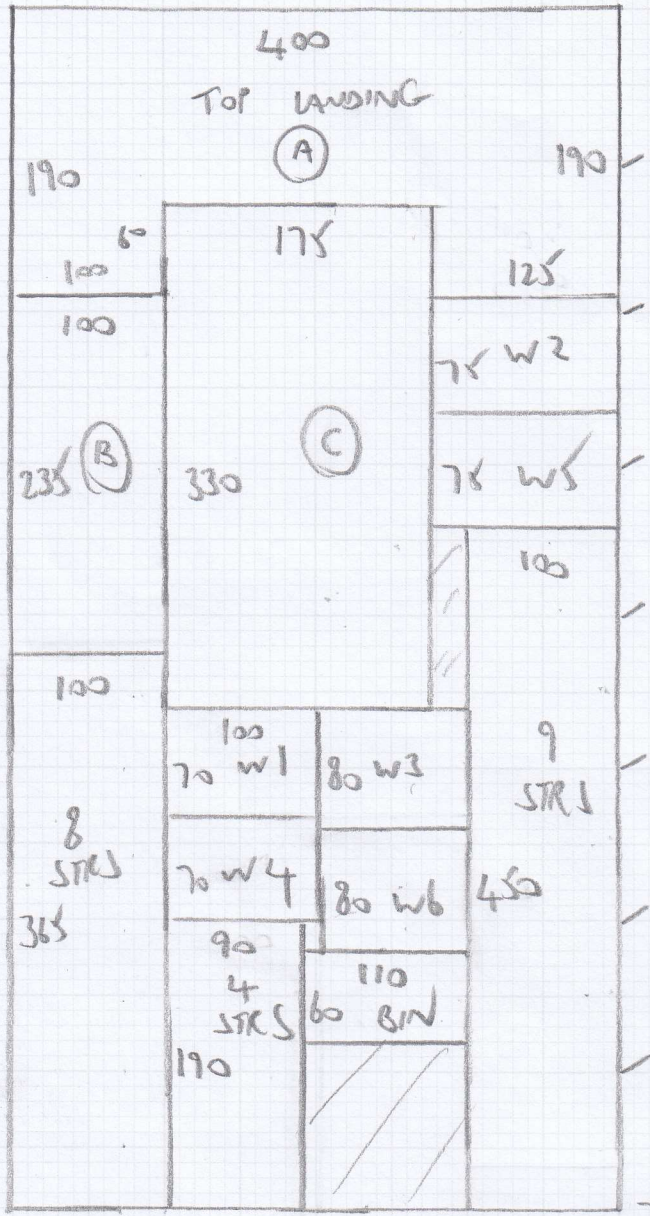

BEDROOMS

Job No: F27198
 Name: GORDON
 Address: 5 WALNORTH ST
 SW6 3AU
 Tel:
 Sheet: 1 of 4

COTSWOOD SHIPTON

7.90m x 5.00m - CIP
 3.15m x 5.00m - FIF BACK BED
 3.00m x 4.00m - TOP FLOOR FRONT

STAIRS & LANDINGS

mrcarpet
SPECIALIST CARPET FLOORING

Job No: F27198
 Name: Galloway
 Address: 5 WOLNEIGAN ST
 SWB 3AU
 Tel:
 Sheet: 2 of 4

7.90 x 4.00

MACEDONIA 60927

Job No: F27198
 Name: GORDON
 Address: 5 WOOLWEIGH STREET
 SW6 3AU

Tel:
 Sheet: **3 4**

TOP FLOOR

- 1 W 80x58
- 2 W 102x62
- 3 W 71x65
- 8 STRS 74
- 4 W 83x55
- 5 W 102x57
- 6 W 92x63

FIF

FIRST FLOOR

Job No: F27198
 Name: GORDON
 Address: 5 WOOLNEIGH STREET
 SW6 3AU
 Tel:
 Sheet: 9 of 9

G/F
 SN 95x43
 9 STRS 74