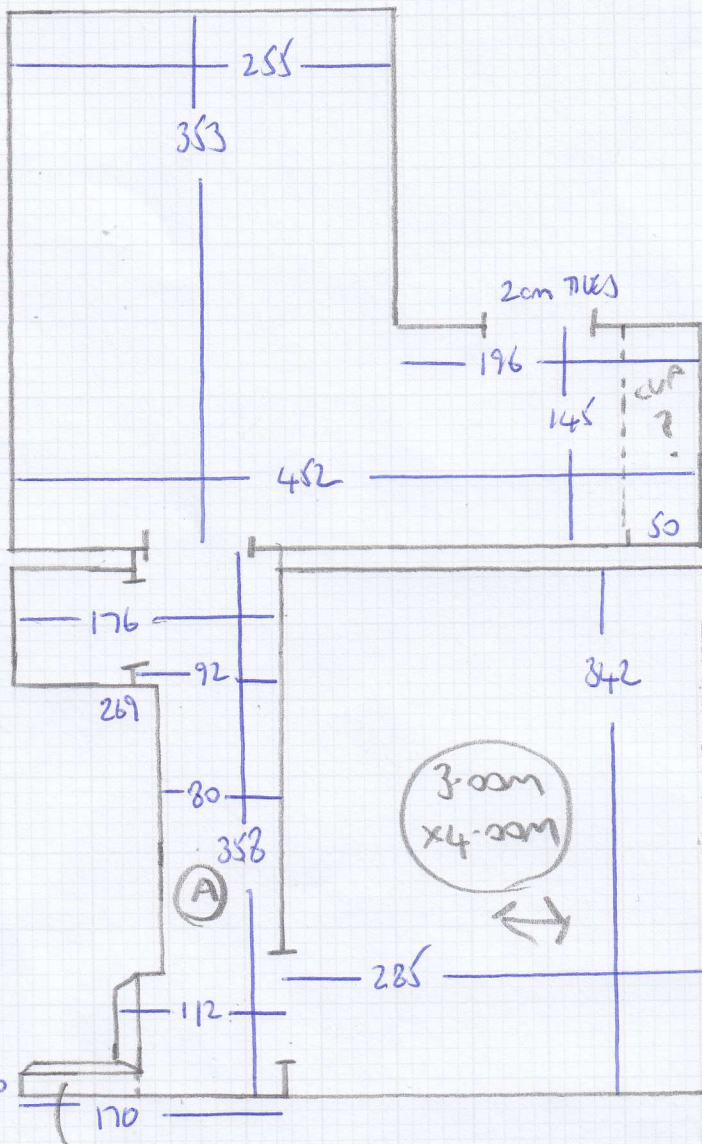

BEDROOMS

Job No: F27198
 Name: GORDON
 Address: 5 WALNORTH ST
 SW6 3AU
 Tel:
 Sheet: 1 of 4

COTSWOOD SHIPTON

7.90m x 5.00m - CIP
 3.15m x 5.00m - FIF BACK BED
 3.00m x 4.00m - TOP FLOOR FRONT

STAIRS & LANDINGS

mrcarpet
SPECIALIST CARPET FLOORING

Job No: F27198
 Name: Galloway
 Address: 5 WOLNEIGAN ST
 SWB 3AU
 Tel:
 Sheet: 2 of 4

7.90 x 4.00

MACEDONIA 60927

Job No: F27198
 Name: GORDON
 Address: 5 WOOLWEIGH STREET
 SW6 3AU

Tel:
 Sheet: **3 4**

TOP FLOOR

- 1 W 80x58
- 2 W 102x62
- 3 W 71x65
- 8 STRS 74
- 4 W 83x55
- 5 W 102x57
- 6 W 92x63

FIF

FIRST FLOOR

Job No: F27198
 Name: GORDON
 Address: 5 WOOLNEIGH STREET
 SW6 3AU
 Tel:
 Sheet: 9 of 9

G/F
 SN 95x43
 9 STRS 74