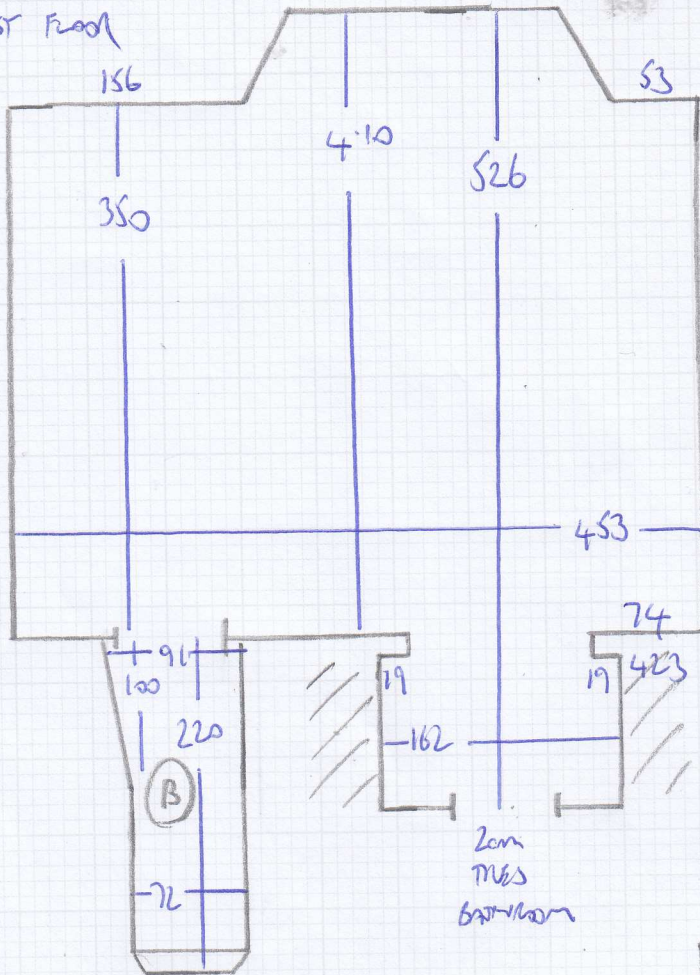

BEDROOMS

Job No: F27198
 Name: GORDON
 Address: 5 WALNORTH ST
 SW6 3AU
 Tel:
 Sheet: 1 of 4

COTSWOOD SHIPTON

7.90m x 5.00m - CIP
 3.15m x 5.00m - FIF BACK BED
 3.00m x 4.00m - TOP FLOOR FRONT

STAIRS & LANDINGS

mrcarpet
SPECIALIST CARPET FLOORING

Job No: F27198
 Name: Galloway
 Address: 5 WOLNEIGAN ST
 SWB 3AU
 Tel:
 Sheet: 2 of 4

7.90 x 4.00

MACEDONIA 60927

Job No: F27198
 Name: GORDON
 Address: 5 WOOLWEIGH STREET
 SW6 3AU

Tel:
 Sheet: **3 4**

TOP FLOOR

- 1 W 80x58
- 2 W 102x62
- 3 W 71x65
- 8 STRS 74
- 4 W 83x55
- 5 W 102x57
- 6 W 92x63

FIF

FIRST FLOOR

Job No: F27198
 Name: GORDON
 Address: 5 WOOLNEIGH STREET
 SW6 3AU
 Tel:
 Sheet: 9 of 9

G/F
 SN 95x43
 9 STRS 74