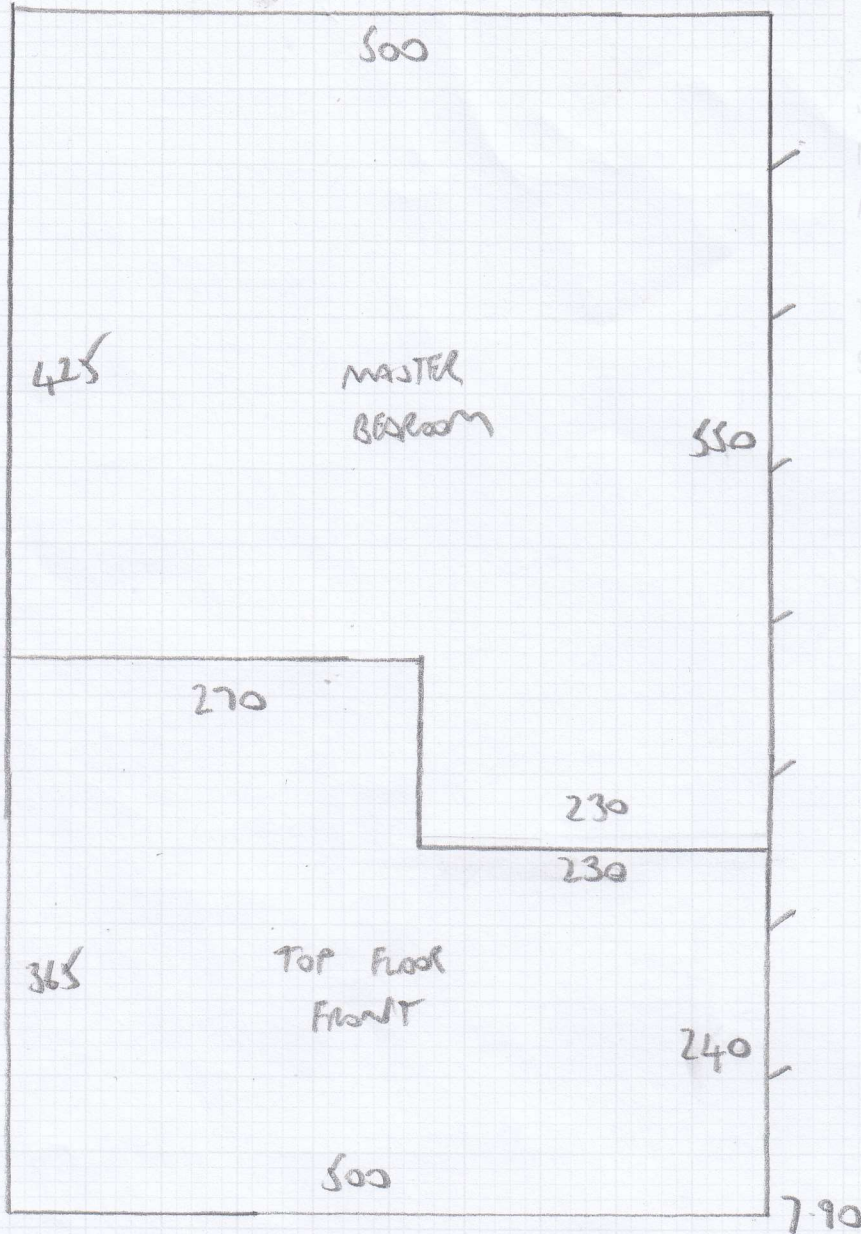

BEDROOMS

Job No: F27198
 Name: GORDON
 Address: 5 WALNORTH ST
 SW6 3AU
 Tel:
 Sheet: 1 of 4

COTSWOOD SHIPTON

7.90m x 5.00m - CIP
 3.15m x 5.00m - FIF BACK BED
 3.00m x 4.00m - TOP FLOOR FRONT

STAIRS & LANDINGS

mrcarpet
SPECIALIST CARPET FLOORING

Job No: F27198
 Name: Galloway
 Address: 5 WOLNEIGAN ST
 SWB 3AU
 Tel:
 Sheet: 2 of 4

7.90 x 4.00

MACEDONIA 60927

Job No: F27198
 Name: GORDON
 Address: 5 WOOLWEIGH STREET
 SW6 3AU

Tel:
 Sheet: **3 4**

TOP FLOOR

- 1 W 80x58
- 2 W 102x62
- 3 W 71x65
- 8 STRS 74
- 4 W 83x55
- 5 W 102x57
- 6 W 92x63

FIF

FIRST FLOOR

Job No: F27198
 Name: GORDON
 Address: 5 WOOLNEIGH STREET
 SW6 3AU
 Tel:
 Sheet: 9 of 9

G/F
 SN 95x43
 9 STRS 74