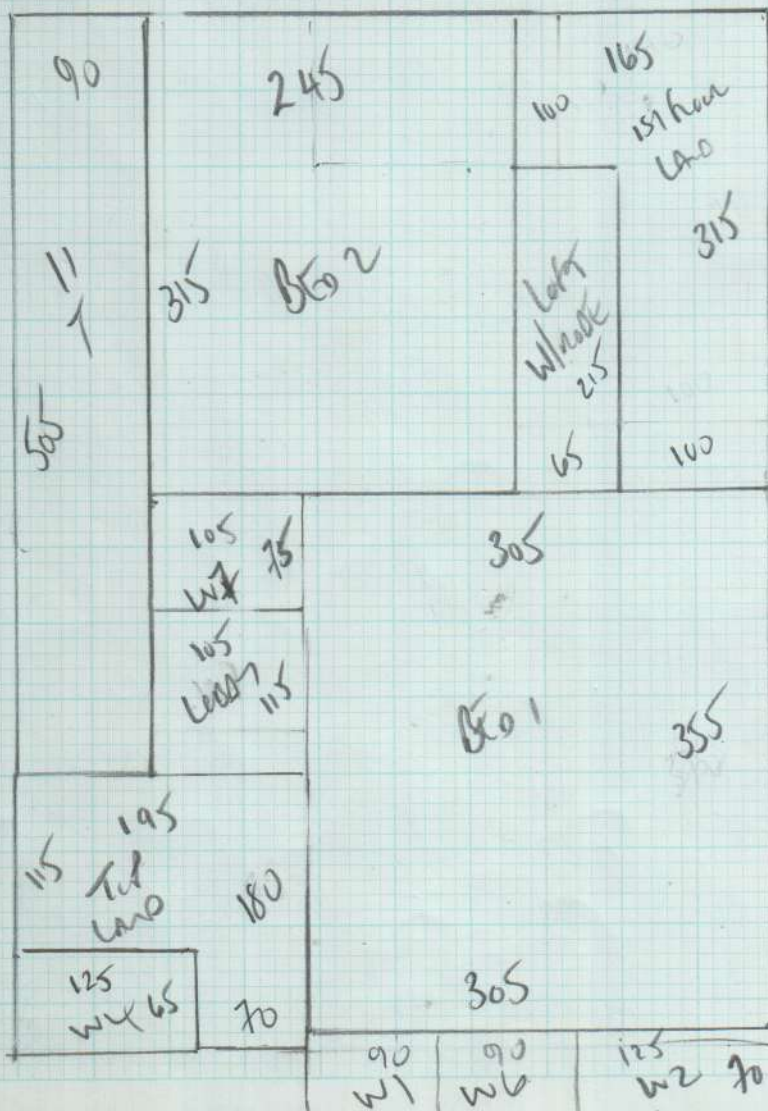

Job No: F27202
Name: GREENFIELD
Address: 5 PARFREY ST
LONDON, W6 9EW
Tel:
Sheet: 1 OF 2

MOOLEY RIB 121
6.20 x 4MTR

TREDDAIRE

* COLOURS RED * FOR STAIRS ONLY

LANDINGS TO BE FITTED WITH
CUSTOMER'S ACOUSTIC PANELS *

Job No: F27202

Name: GREENFIELD

Address: 5 PARKFREY ST
 W6 9EW

Tel:

Sheet: 2 of 2

Job No: F18199
 Name: Gino-Fred
 Address:
 Tel:
 Sheet: 2 of 4

Job No: F18199
 Name: Greenford
 Address: Stanham St
 W10 9EW
 Tel:
 Sheet: 1 of 4

Downstine HEMP

- Carlow 1 615 x 500
- 2 740 x 500
- 3 455 x 500
- 1810 x 500

90.50m²

6.20 x 4MTR
 (Medley Rib)
 F121

Colours Red 24
 Boule
 FR 5246

NAIN KUNA 81203

- Stirven 305 x 200
- Barnan 245 x 200
- 550 x 200

11m²

Green me @ bt Internet.com
 07714-704820

Job No: F18199

Name: GLENN FENS

Address: S PARKREY ST
WB 9EW

Tel:

Sheet: A of A

- w1 78x56
- w2 100x58
- w3 105x72
- w4 70x58
- 6 STES 70x48
- w5 79x56
- w6 100x57
- w7 80x75