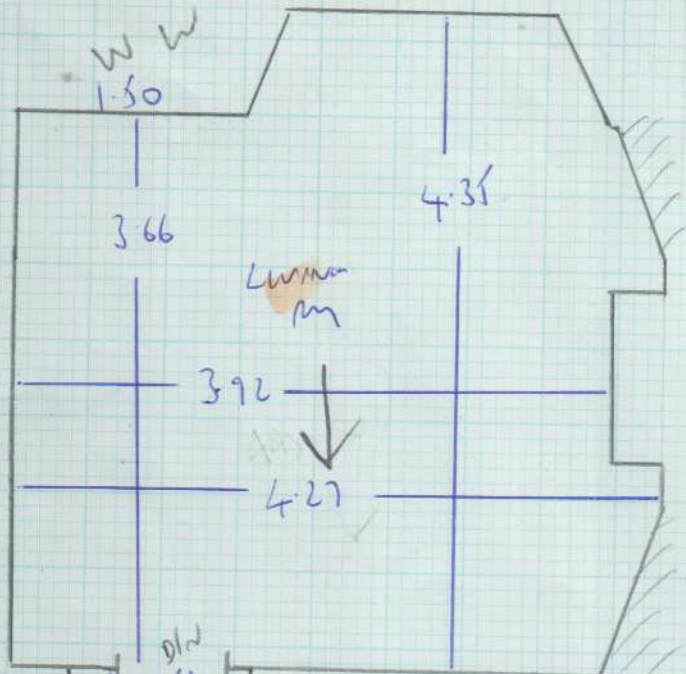

Job No: F27202

Name: GREENFIELD

Address: 5 PARKFREY ST
W6 9EW

Tel:

Sheet: 2 of 2