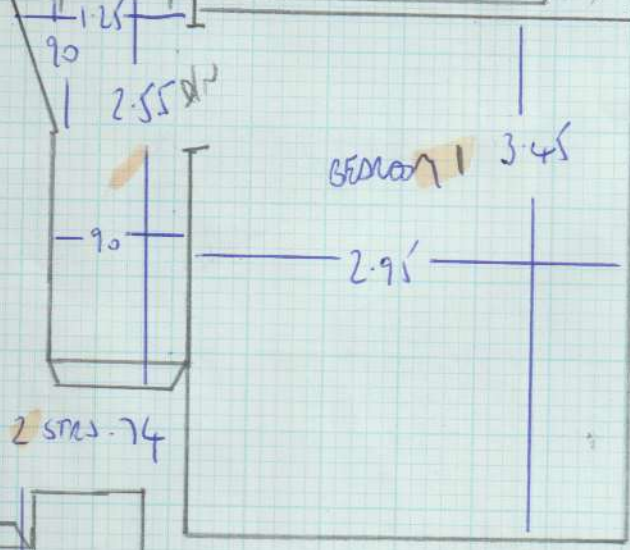

Job No: F27202

Name: GREENFIELD

Address: 5 PARKFREY ST
W6 9EW

Tel:

Sheet: 2 of 2