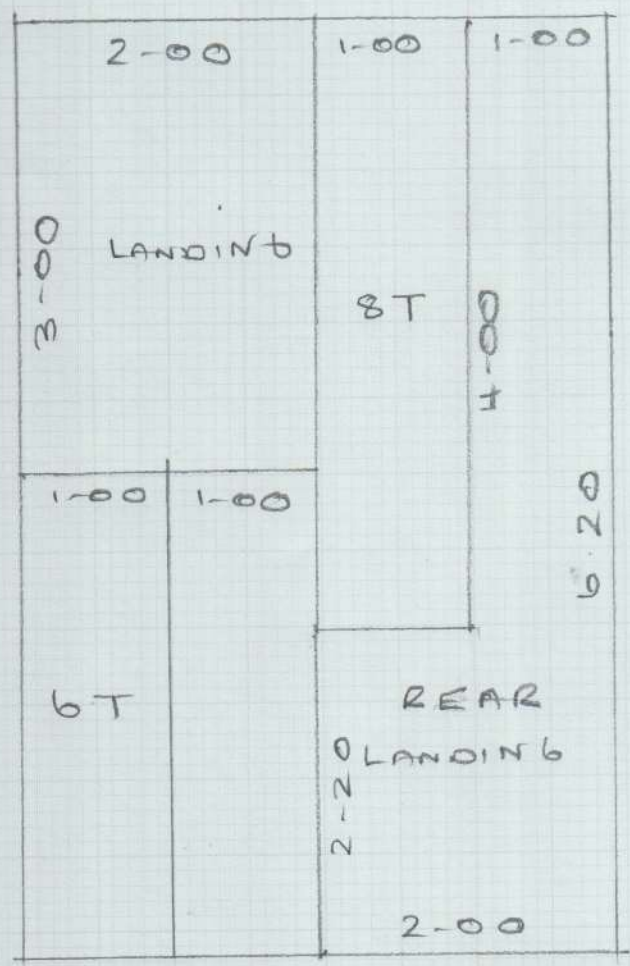

Job No: F27202
Name: GREENFIELD
Address: 5 PARFREY ST
LONDON, W6 9EW
Tel:
Sheet: 1 OF 2

MOOLEY RIB 121
6.20 x 4MTR

TREDDAIRE

* COLOURS RED * FOR STAIRS ONLY

LANDINGS TO BE FITTED WITH
CUSTOMER'S ACOUSTIC PANELS *

Job No: F27202

Name: GREENFIELD

Address: 5 PARKFREY ST
 W6 9EW

Tel:

Sheet: 2 of 2

Job No: F18199
 Name: Gino-Fred
 Address:
 Tel:
 Sheet: 2 of 4

Job No: F18199
 Name: Greenford
 Address: Stanham St
 W10 9EW
 Tel:
 Sheet: 1 of 4

Downstine HEMP

- Carlow 1 615 x 500
- 2 740 x 500
- 3 455 x 500
- 1810 x 500

90.50m²

6.20 x 4MTR
 (Medley Rib)
 F121

Colours Red 24
 Boule
 FR 5246

NAIN KUNA 81203

- Stirven 305 x 200
- Barnan 245 x 200
- 550 x 200

11m²

Green me @ bt Internet.com
 07714-704820

Job No: F18199

Name: GLENN FENS

Address: S PARKREY ST
WB 9EW

Tel:

Sheet: A of A

- w1 78x56
- w2 100x58
- w3 105x72
- w4 70x58
- 6 STES 70x48
- w5 79x56
- w6 100x57
- w7 80x75