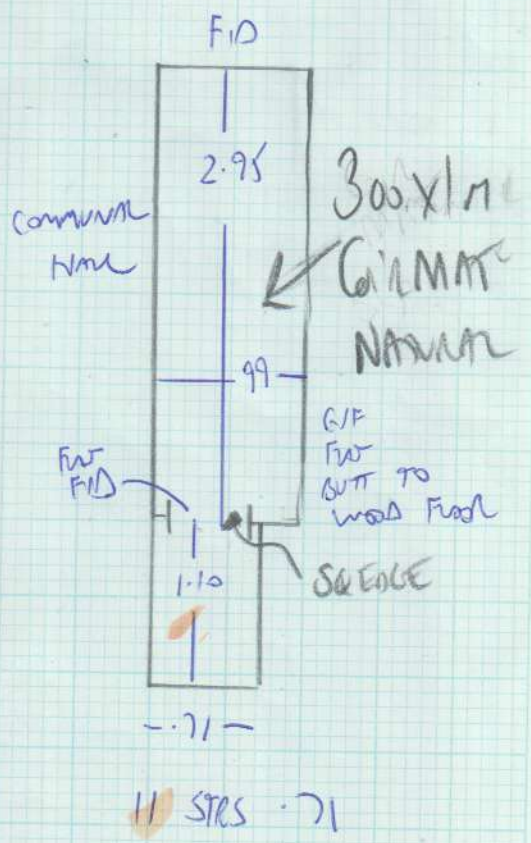

Job No: F27202
Name: GREENFIELD
Address: 5 PARFREY ST
LONDON, W6 9EW
Tel:
Sheet: 1 OF 2

MOOLEY RIB 121
6.20 x 4MTR

TREDDAIRE

* COLOURS RED * FOR STAIRS ONLY

LANDINGS TO BE FITTED WITH
CUSTOMER'S ACOUSTIC PANELS *

Job No: F27202

Name: GREENFIELD

Address: 5 PARKFREY ST
 W6 9EW

Tel:

Sheet: 2 of 2

Job No: F18199
 Name: Gino-Fred
 Address:
 Tel:
 Sheet: 2 of 4

Job No: F18199
 Name: Greenford
 Address: Stanham St
 W10 9EW
 Tel:
 Sheet: 1 of 4

Downstine HEMP

- Carlow 1 615 x 500
- 2 740 x 500
- 3 455 x 500
- 1810 x 500

90.50m²

6.20 x 4MTR
 (Medley Rib)
 F121

Colours Red 24
 Boule
 FR 5246

NAIN KUNA 81203

- Stirven 305 x 200
- Barnan 245 x 200
- 550 x 200

11m²

Green me @ bt Internet.com
 07714-704820

Job No: F18199

Name: GLENN FENS

Address: S PARKREY ST
WB 9EW

Tel:

Sheet: A of A

- w1 78x56
- w2 100x58
- w3 105x72
- w4 70x58
- 6 STES 70x48
- w5 79x56
- w6 100x57
- w7 80x75