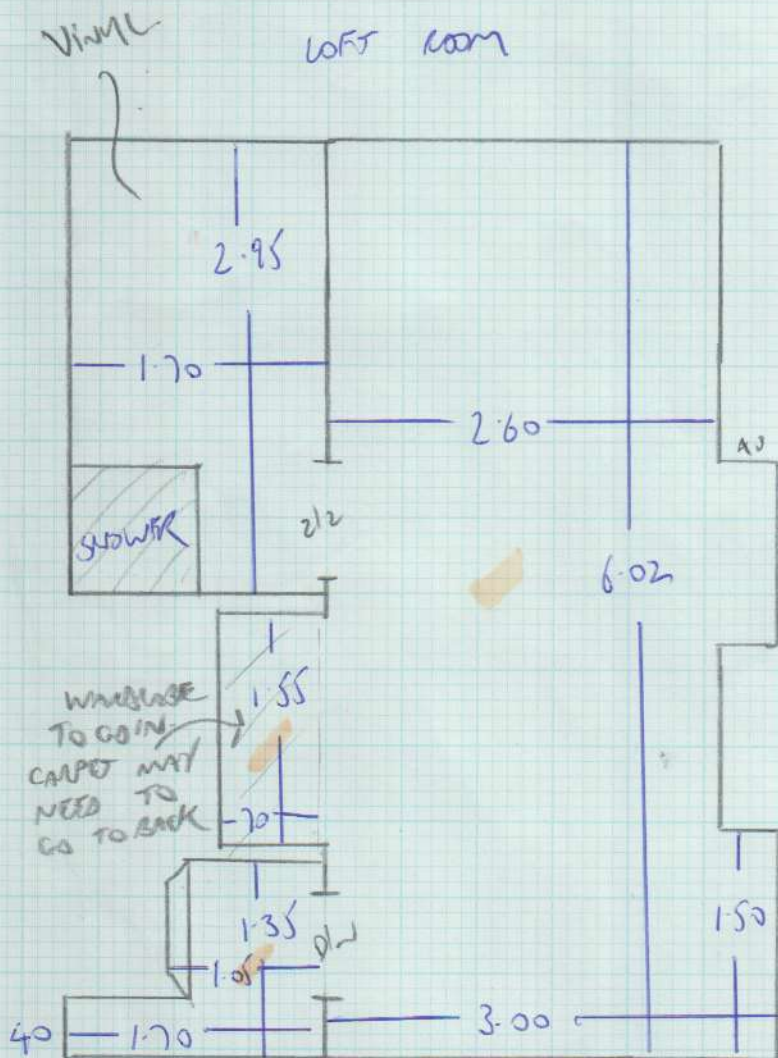

Job No: F27202
Name: GREENFIELD
Address: 5 PARFREY ST
LONDON, W6 9EW
Tel:
Sheet: 1 OF 2

MOOLEY RIB 121
6.20 x 4MTR

TREDDAIRE

* COLOURS RED * FOR STAIRS ONLY

LANDINGS TO BE FITTED WITH
CUSTOMER'S ACOUSTIC PANELS *

Downstine HEMP

- Carlow 1 615 x 500
- 2 740 x 500
- 3 455 x 500
- 1810 x 500

90.50m²

6.20 x 4MTR
 (Medley Rib)
 F121

Colours Red 24
 Boule
 FR 5246

NAIN KUNA 81203

- Stirven 305 x 200
- Barnan 245 x 200
- 550 x 200

11m²

Green me @ bt Internet.com
 07714-704820

Job No: F18199

Name: GLENN FENS

Address: S PARKREY ST
WB 9EW

Tel:

Sheet: A of A

- w1 78x56
- w2 100x58
- w3 105x72
- w4 70x58
- 6 STES 70x48
- w5 79x56
- w6 100x57
- w7 80x75