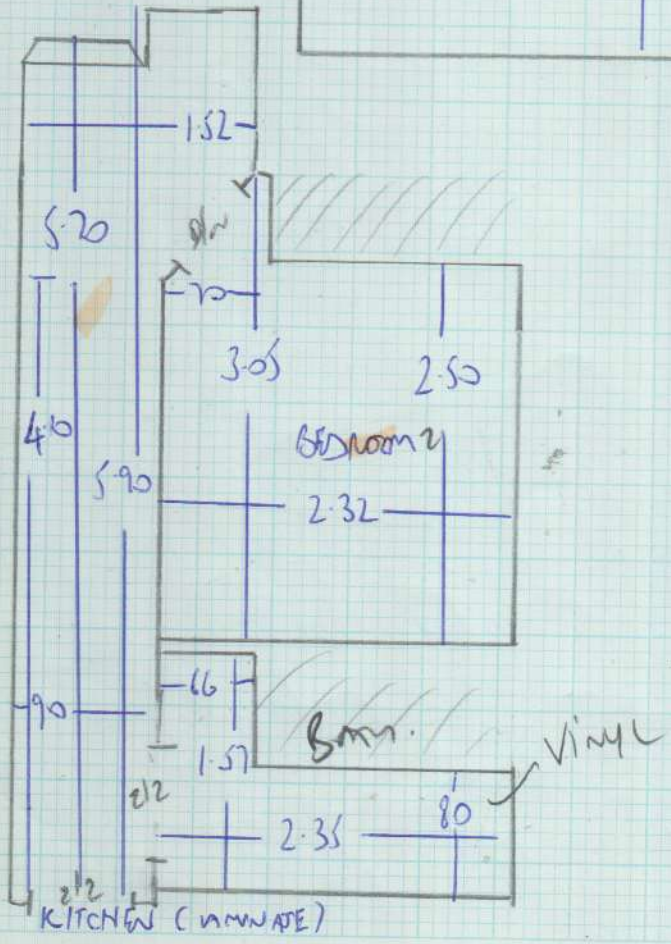

Job No: F27202
Name: GREENFIELD
Address: 5 PARFREY ST
LONDON, W6 9EW
Tel:
Sheet: 1 OF 2

MOOLEY RIB 121
6.20 x 4MTR

TREDDAIRE

* COLOURS RED * FOR STAIRS ONLY

LANDINGS TO BE FITTED WITH
CUSTOMER'S ACOUSTIC PANELS *

Job No: F27202

Name: GREENFIELD

Address: 5 PARKFREY ST
 W6 9EW

Tel:

Sheet: 2 of 2

Job No: F18199
 Name: Gino-Fred
 Address:
 Tel:
 Sheet: 2 of 4

Job No: F18199
 Name: Greenford
 Address: Stanham St
 W10 9EW
 Tel:
 Sheet: 1 of 4

Downstine HEMP

- Carlow 1 615 x 500
- 2 740 x 500
- 3 455 x 500
- 1810 x 500

90.50m²

6.20 x 4MTR
 (Medley Rib)
 F121

Colours Red 24
 Boule
 FR 5246

NAIN KUNA 81203

- Stirven 305 x 200
- Barnan 245 x 200
- 550 x 200

11m²

Green me @ bt Internet.com
 07714-704820

Job No: F18199

Name: GLENN FENS

Address: S PARKREY ST
WB 9EW

Tel:

Sheet: A of A

- w1 78x56
- w2 100x58
- w3 105x72
- w4 70x58
- 6 STES 70x48
- w5 79x56
- w6 100x57
- w7 80x75