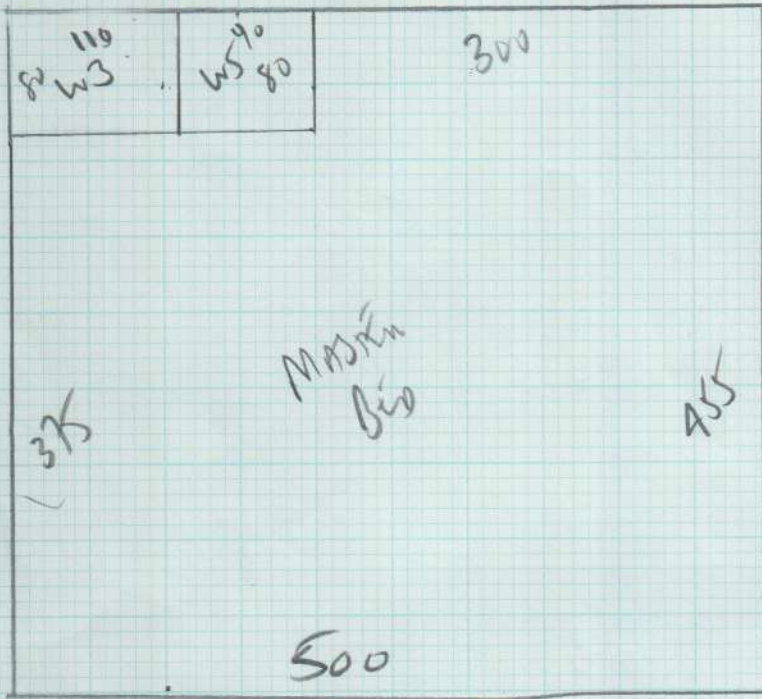

Job No: F27202
Name: GREENFIELD
Address: 5 PARFREY ST
LONDON, W6 9EW
Tel:
Sheet: 1 OF 2

MOOLEY RIB 121
6.20 x 4MTR

TREDDAIRE

* COLOURS RED * FOR STAIRS ONLY

LANDINGS TO BE FITTED WITH
CUSTOMER'S ACOUSTIC PANELS *

Job No: F27202

Name: GREENFIELD

Address: 5 PARKFREY ST
 W6 9EW

Tel:

Sheet: 2 of 2

Job No: F18199
 Name: Gino-Fred
 Address:
 Tel:
 Sheet: 2 of 4

Job No: F18199
 Name: Greenford
 Address: Stanham St
 W10 9EW
 Tel:
 Sheet: 1 of 4

Downstine HEMP

- Carlow 1 615 x 500
- 2 740 x 500
- 3 455 x 500
- 1810 x 500

90.50m²

6.20 x 4MTR
 (Medley Rib)
 F121

Colours Red 24
 Boule
 FR 5246

NAIN KUNA 81203

- Stirven 305 x 200
- Barnan 245 x 200
- 550 x 200

11m²

Green me @ bt Internet.com
 07714-704820

Job No: F18199

Name: GLENN FENS

Address: S PARKREY ST
WB 9EW

Tel:

Sheet: A of A

- w1 78x56
- w2 100x58
- w3 105x72
- w4 70x58
- 6 STES 70x48
- w5 79x56
- w6 100x57
- w7 80x75