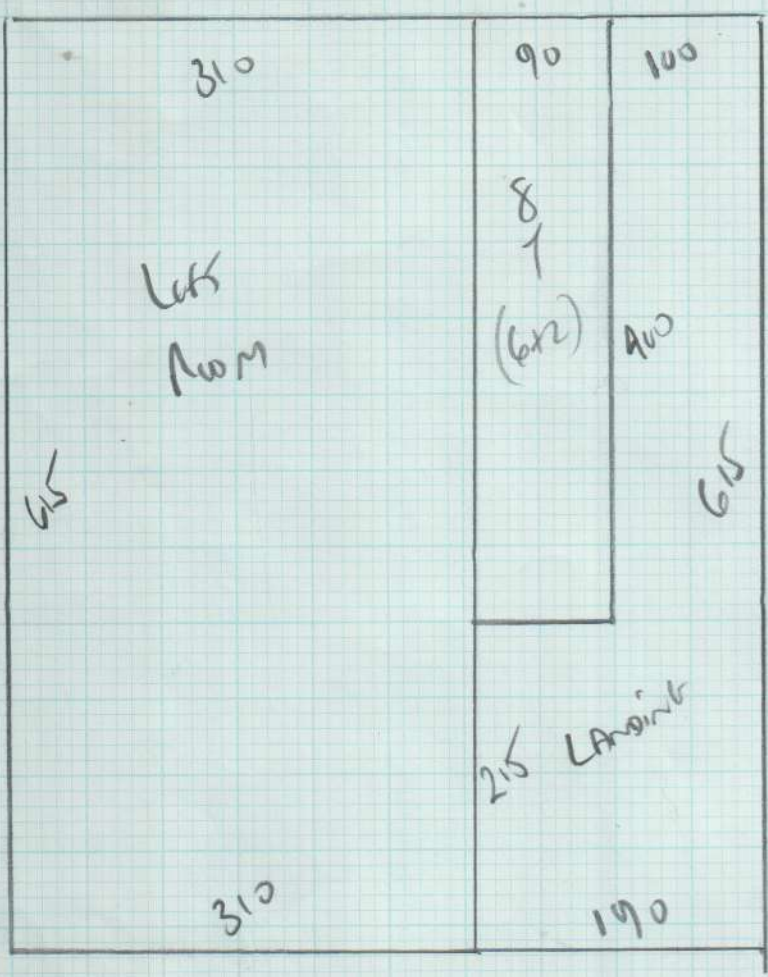

Job No: F27202
Name: GREENFIELD
Address: 5 PARFREY ST
LONDON, W6 9EW
Tel:
Sheet: 1 OF 2

MOOLEY RIB 121
6.20 x 4MTR

TREDDAIRE

* COLOURS RED * FOR STAIRS ONLY

LANDINGS TO BE FITTED WITH
CUSTOMER'S ACOUSTIC PANELS *

Job No: F27202

Name: GREENFIELD

Address: 5 PARKFREY ST
 W6 9EW

Tel:

Sheet: 2 of 2

Job No: F18199
 Name: Gino-Fred
 Address:
 Tel:
 Sheet: 2 of 4

Job No: F18199
 Name: Greenford
 Address: Stanham St
 W10 9EW
 Tel:
 Sheet: 1 of 4

Downstine HEMP

- Carlow 1 615 x 500
- 2 740 x 500
- 3 455 x 500
- 1810 x 500

90.50m²

6.20 x 4MTR
 (Medley Rib)
 F121

Colours Red 24
 Boule
 FR 5246

NAIN KUNA 81203

- Stirven 305 x 200
- Barnan 245 x 200
- 550 x 200

11m²

Green me @ bt Internet.com
 07714-704820

Job No: F18199

Name: GLENN FENS

Address: S PARKREY ST
WB 9EW

Tel:

Sheet: A of A

- w1 78x56
- w2 100x58
- w3 105x72
- w4 70x58
- 6 STES 70x48
- w5 79x56
- w6 100x57
- w7 80x75