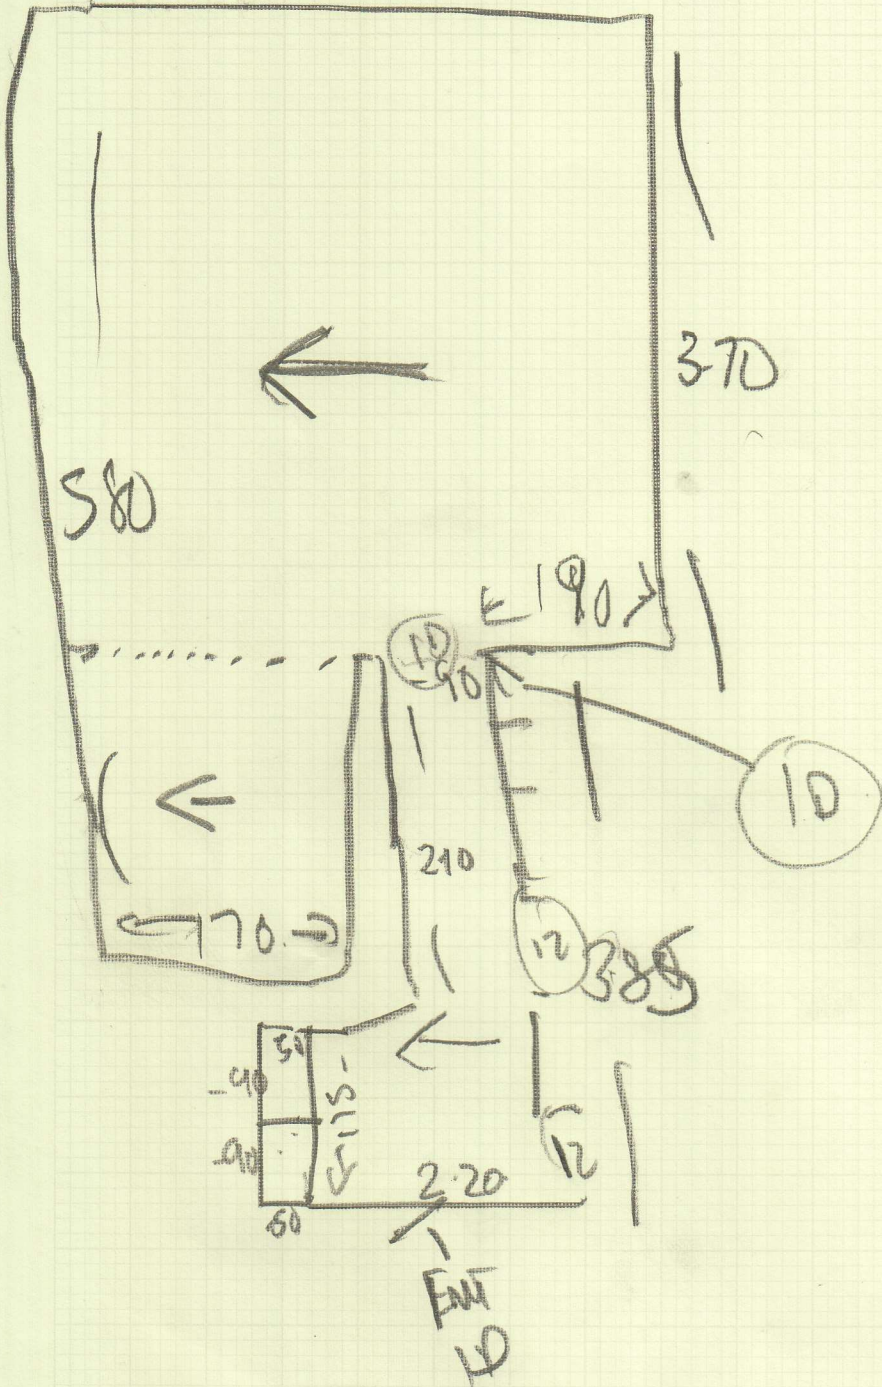

mrcarpet
 Job No: F 27231
 Name: VICTORIA HARRIS
 Address: 53 DIVER COURT
 CHELSEA MANOR ST
 LONDON SW3 3TS
 Tel: 07771-711733
 Sheet: 1 - 2

MAIN AREA 4.90x4
 B/CUT 3.00x4 31-60^D

UNDERLAY -
 SMOOTHING BOARD -
 2 D ?
 2'2'

Area Clear.

5TH FLOOR. Small lift
 * PARKING NOT CASE ? (3RS)
 Scaffolding 2M

4-75

mrcarpet
 Job No: F 21231
 Name: VICTORIA HALLS
 Address: 53 DAVEN LANE
 LONDON SW3 3TS
 Tel: 0771-711733
 Sheet: 2 of 2

WOOD
FLOOR